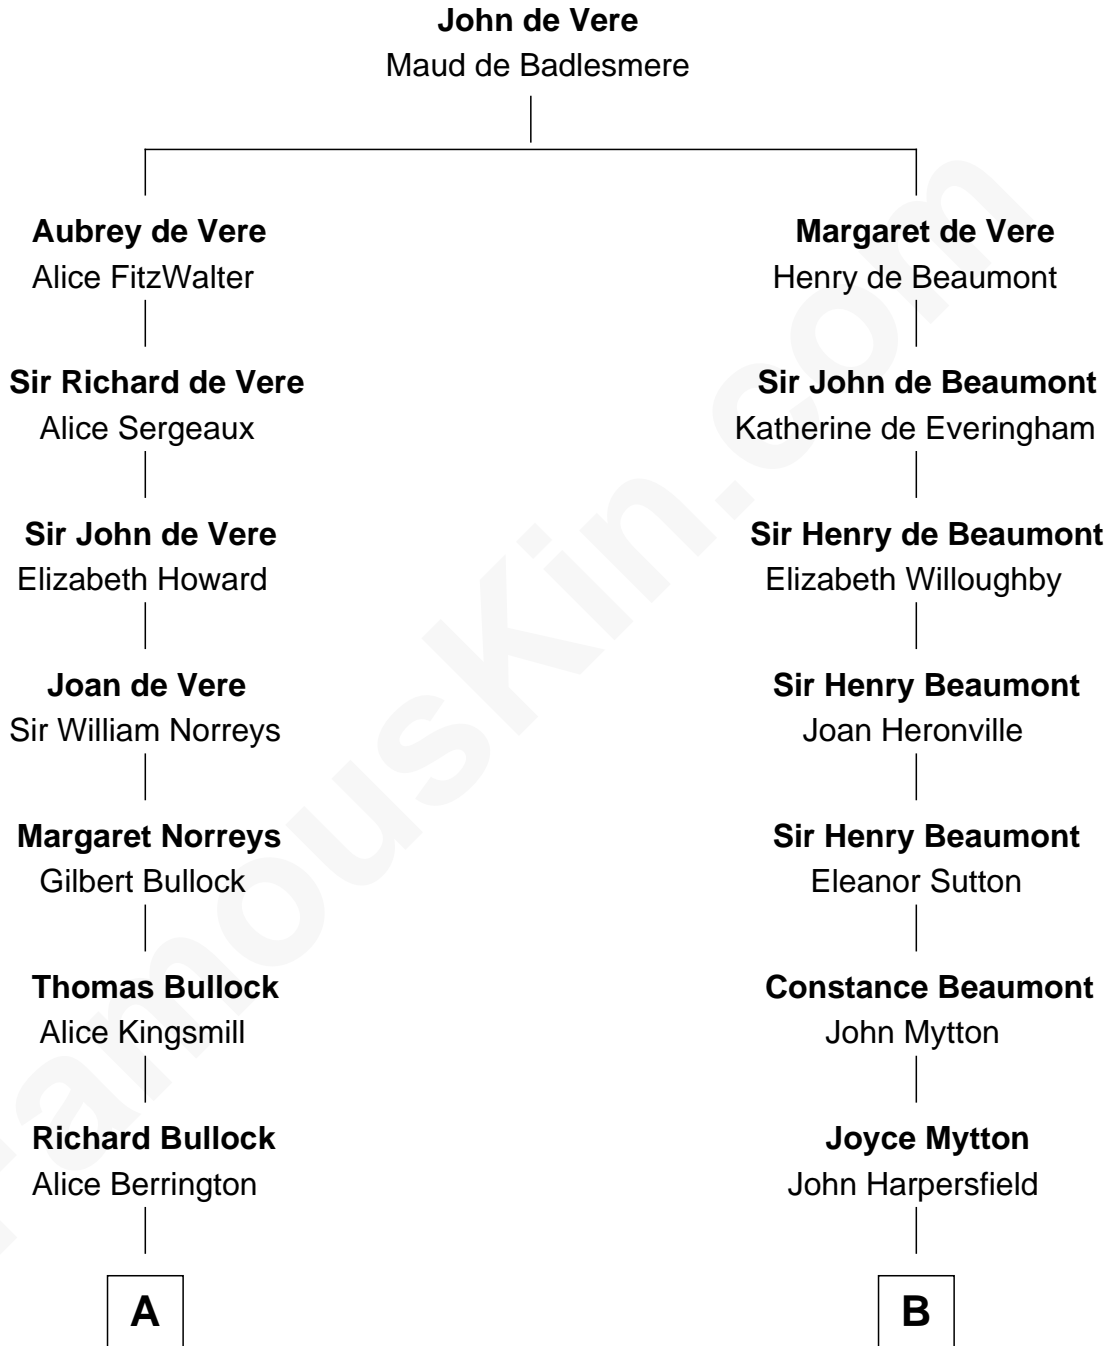

# FamousKin.com Relationship Chart of

**Samuel Howard**

*Boston Tea Party Participant*

13th cousin 8 times removed of

**Gerald Ford**

*38th U.S. President*

**C**

**George Selden Butler**

Elizabeth Ely Gridley

**Amy Gridley Butler**

George Manney Ayer

**Adele Augusta Ayer**

Levi Addison Gardner

**Dorothy Ayer Gardner**

Leslie Lynch King

**Gerald Ford**

*38th U.S. President*