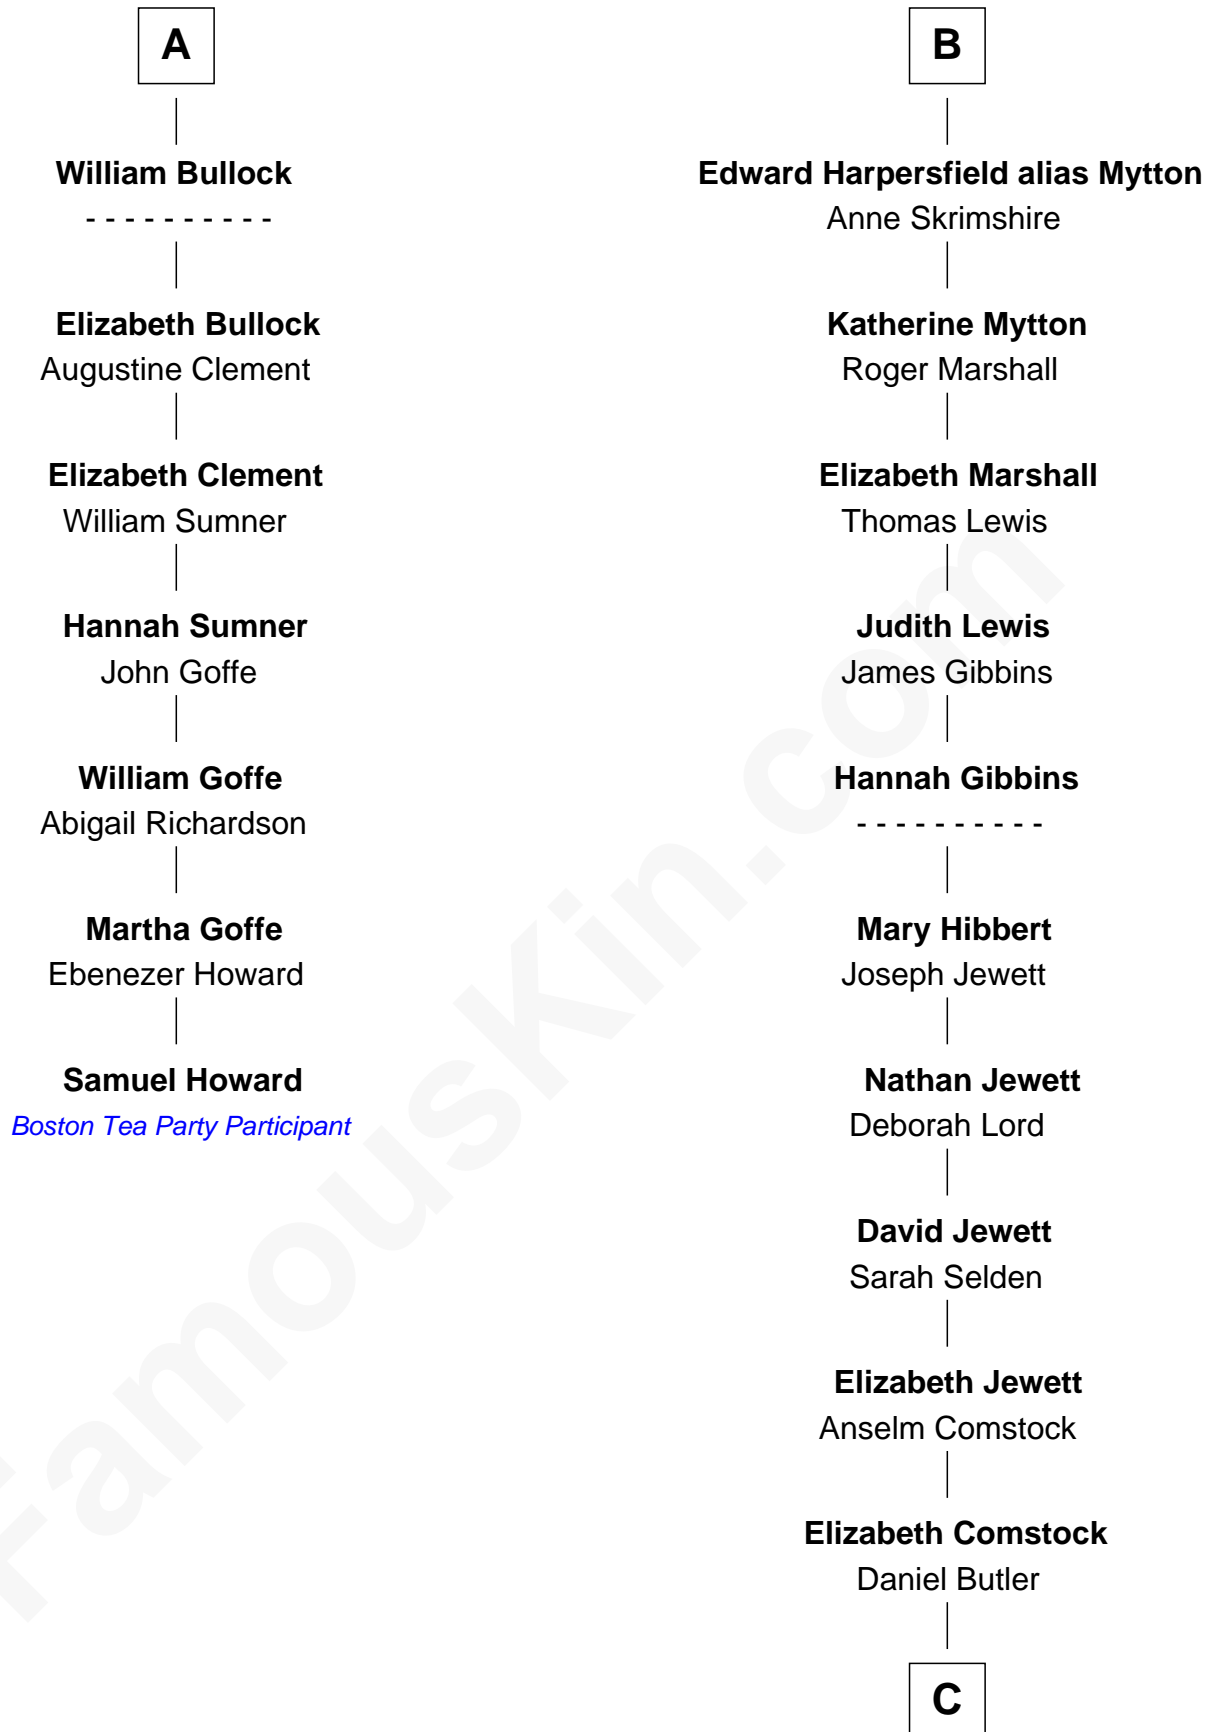

# FamousKin.com Relationship Chart of

**Samuel Howard**

*Boston Tea Party Participant*

13th cousin 8 times removed of

**Gerald Ford**

*38th U.S. President*

**C**

**George Selden Butler**

Elizabeth Ely Gridley

**Amy Gridley Butler**

George Manney Ayer

**Adele Augusta Ayer**

Levi Addison Gardner

**Dorothy Ayer Gardner**

Leslie Lynch King

**Gerald Ford**