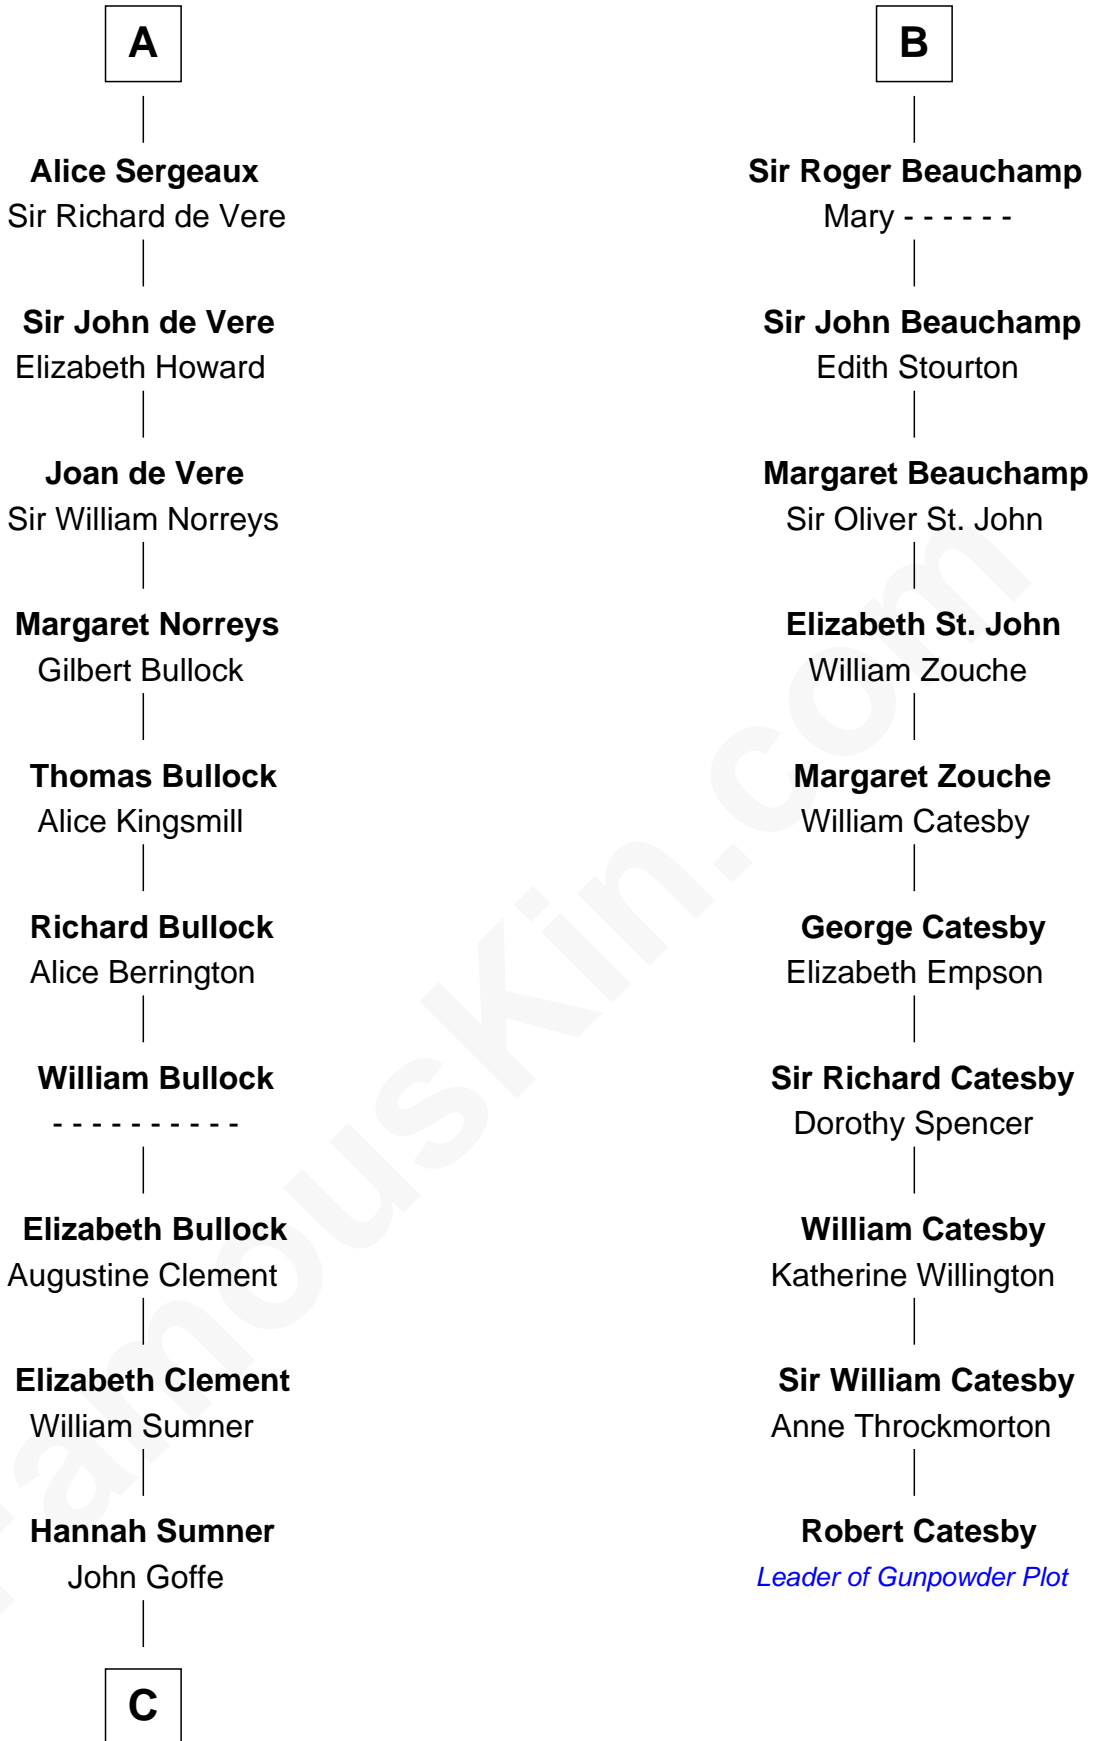

# FamousKin.com Relationship Chart of

**Samuel Howard**

*Boston Tea Party Participant*

16th cousin 3 times removed of

**Robert Catesby**

*Leader of Gunpowder Plot*

**C**

—  
**William Goffe**  
Abigail Richardson

—  
**Martha Goffe**  
Ebenezer Howard

—  
**Samuel Howard**  
*Boston Tea Party Participant*

FamousKin.com