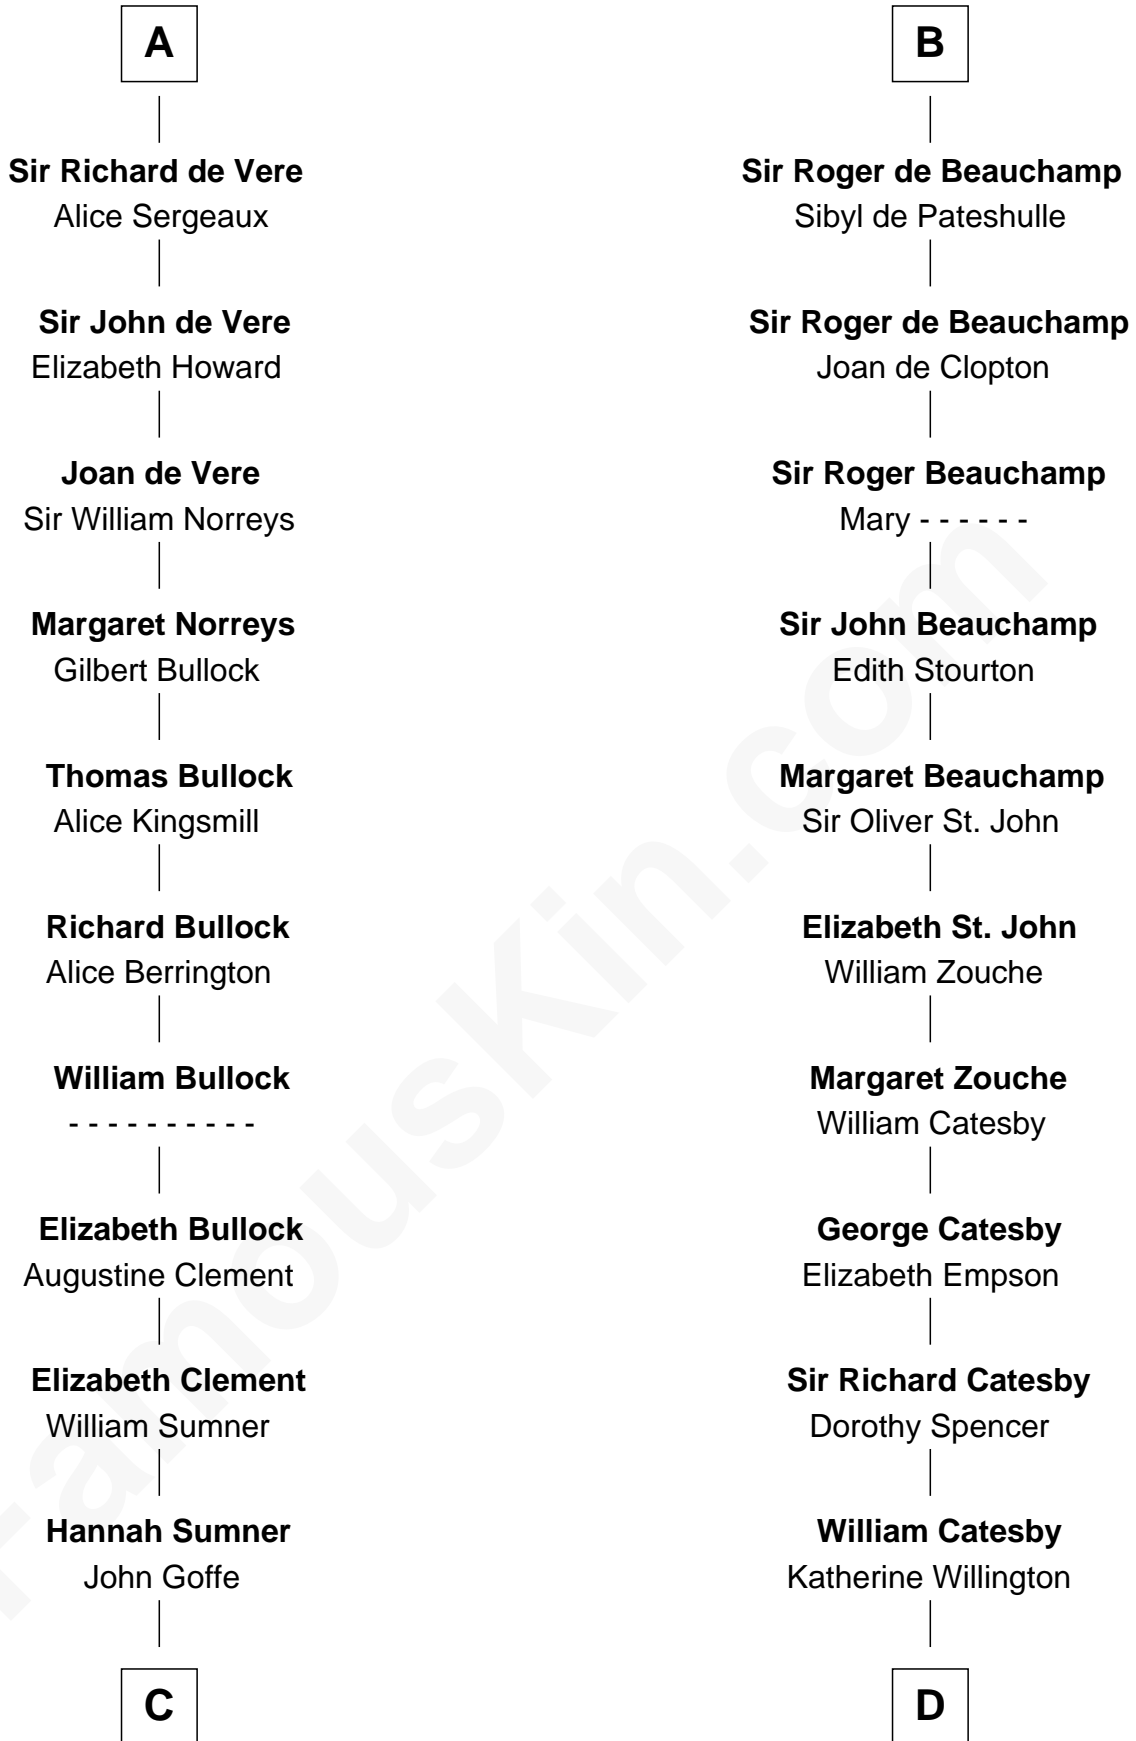

FamousKin.com Relationship Chart of

Samuel Howard

Boston Tea Party Participant

18th cousin 1 time removed of

Robert Catesby

Leader of Gunpowder Plot

C

William Goffe
Abigail Richardson

Martha Goffe
Ebenezer Howard

Samuel Howard
Boston Tea Party Participant

D

Sir William Catesby
Anne Throckmorton

Robert Catesby
Leader of Gunpowder Plot

FamousKin.com