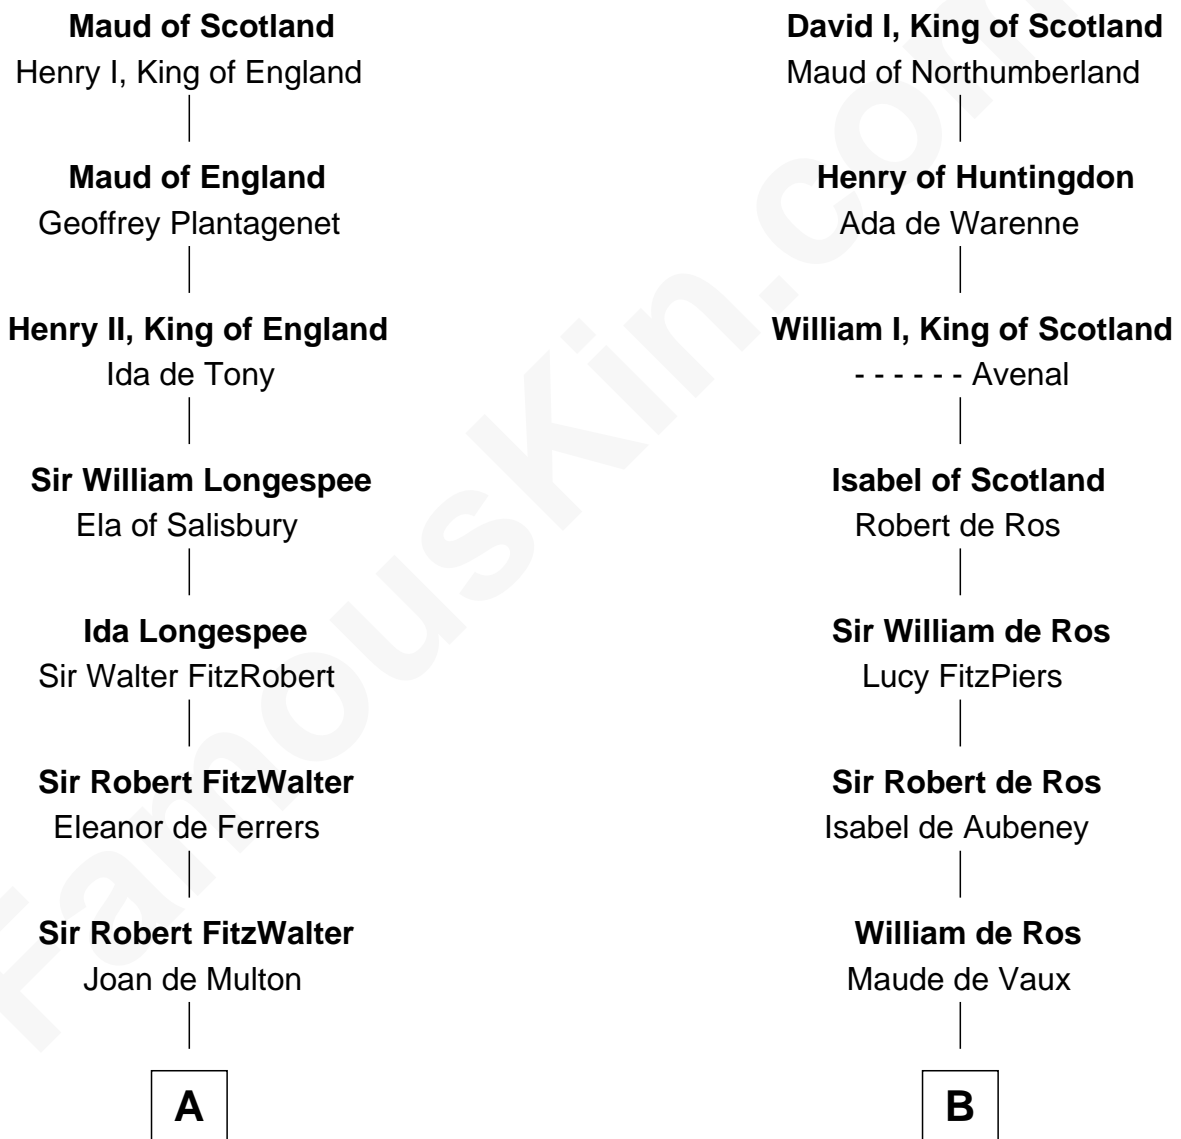

Malcolm III of Scotland

St. Margaret of Scotland