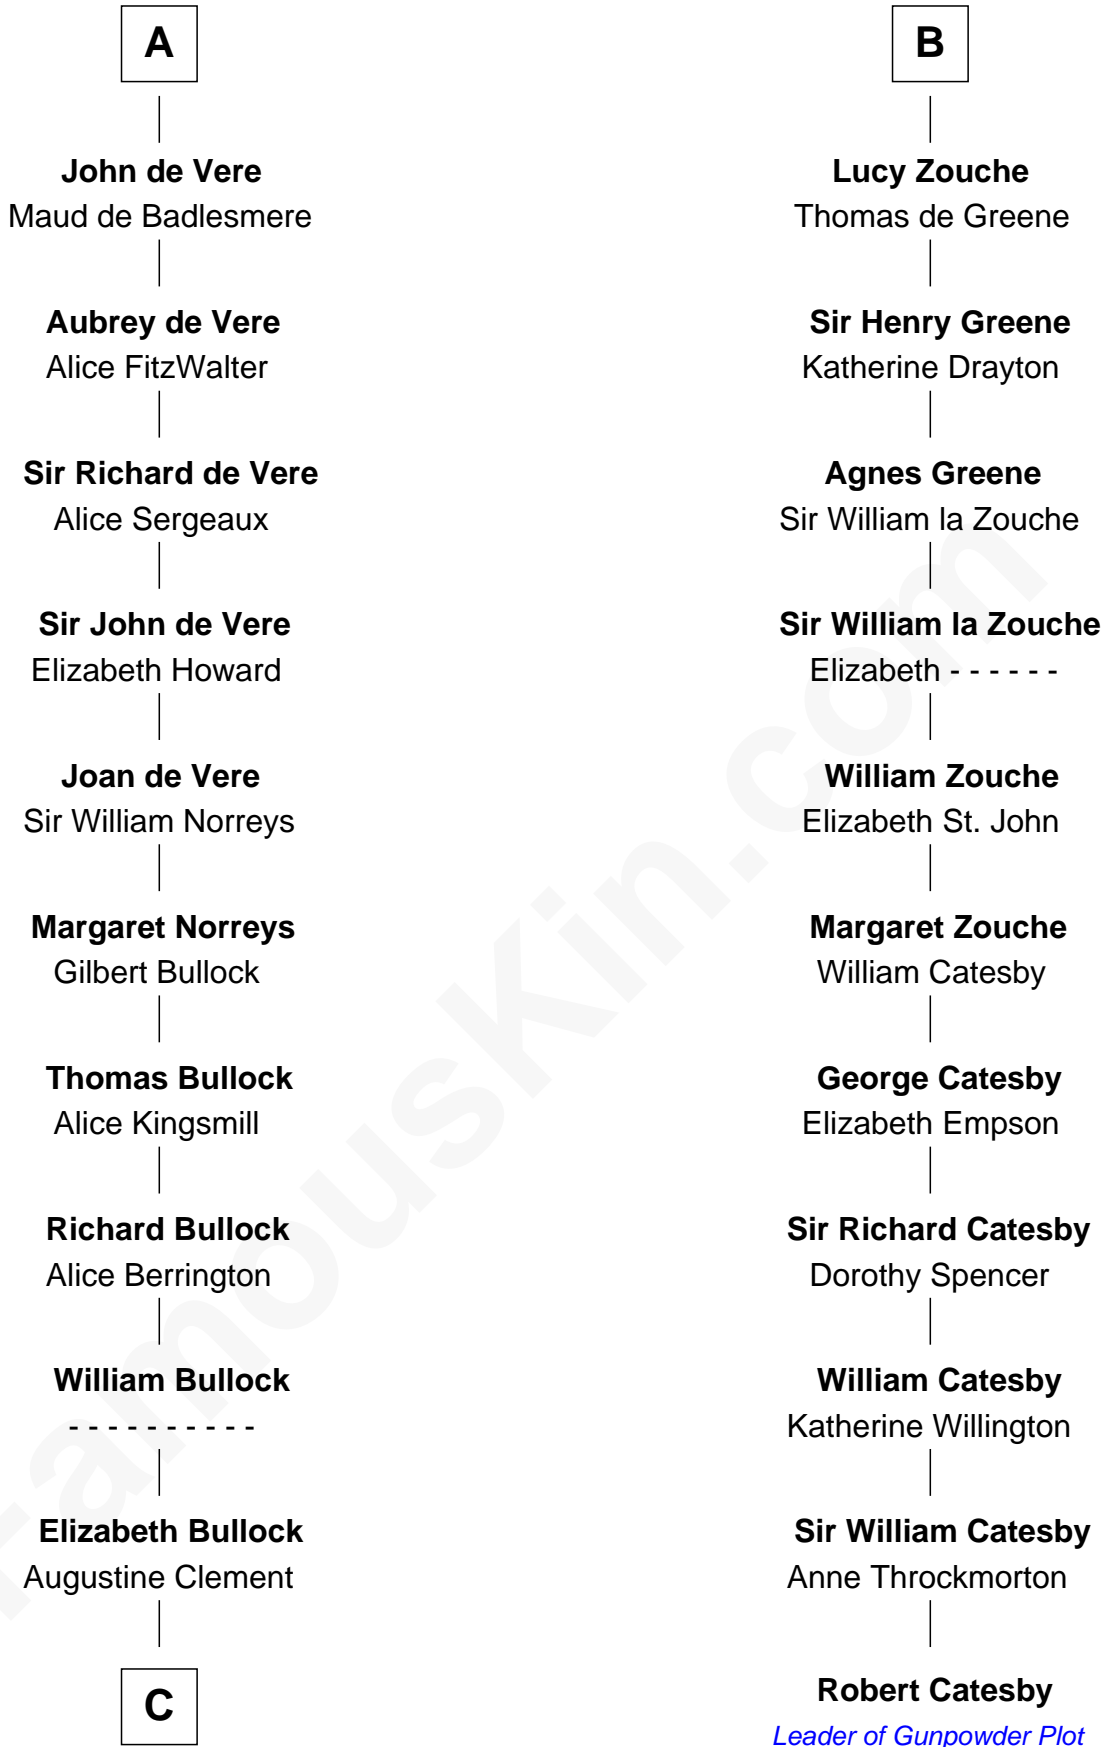

# FamousKin.com Relationship Chart of

**Samuel Howard**

*Boston Tea Party Participant*

17th cousin 4 times removed of

**Robert Catesby**

*Leader of Gunpowder Plot*

**Hugh de Claremont**

Margaret de Roucy

Gilbert Fitzrichard de Clare

**Gilbert Fitzgilbert de Clare**

Isabel de Beaumont

**Richard de Clare**

Aoife MacMurrough

**Isabel de Clare**

Sir William Marshal

**Eva Marshal**

William de Braiose

**Eve de Braiose**

Sir William de Cantilupe

**Milicent de Cantilupe**

Eudo la Zouche

**B**

**C**

—  
**Elizabeth Clement**

William Sumner

—  
**Hannah Sumner**

John Goffe

—  
**William Goffe**

Abigail Richardson

—  
**Martha Goffe**

Ebenezer Howard

—  
**Samuel Howard**