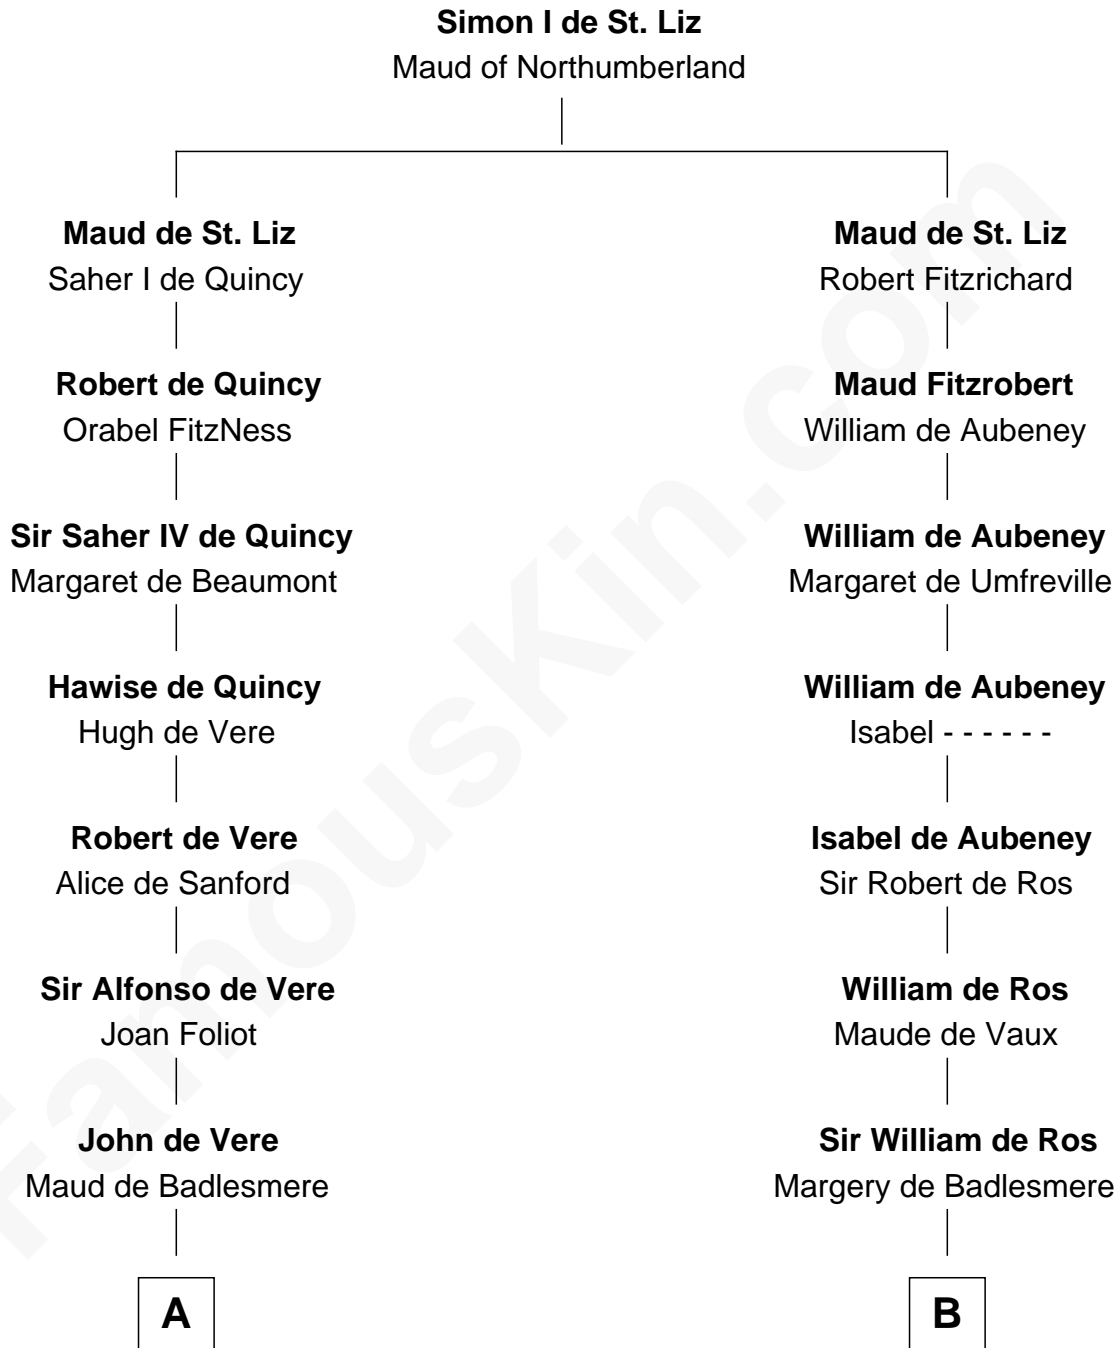

FamousKin.com

Relationship Chart of

Samuel Howard

Boston Tea Party Participant

16th cousin 4 times removed of

Robert Catesby

Leader of Gunpowder Plot

C

—
Hannah Sumner

John Goffe

—
William Goffe

Abigail Richardson

—
Martha Goffe

Ebenezer Howard

—
Samuel Howard

Boston Tea Party Participant