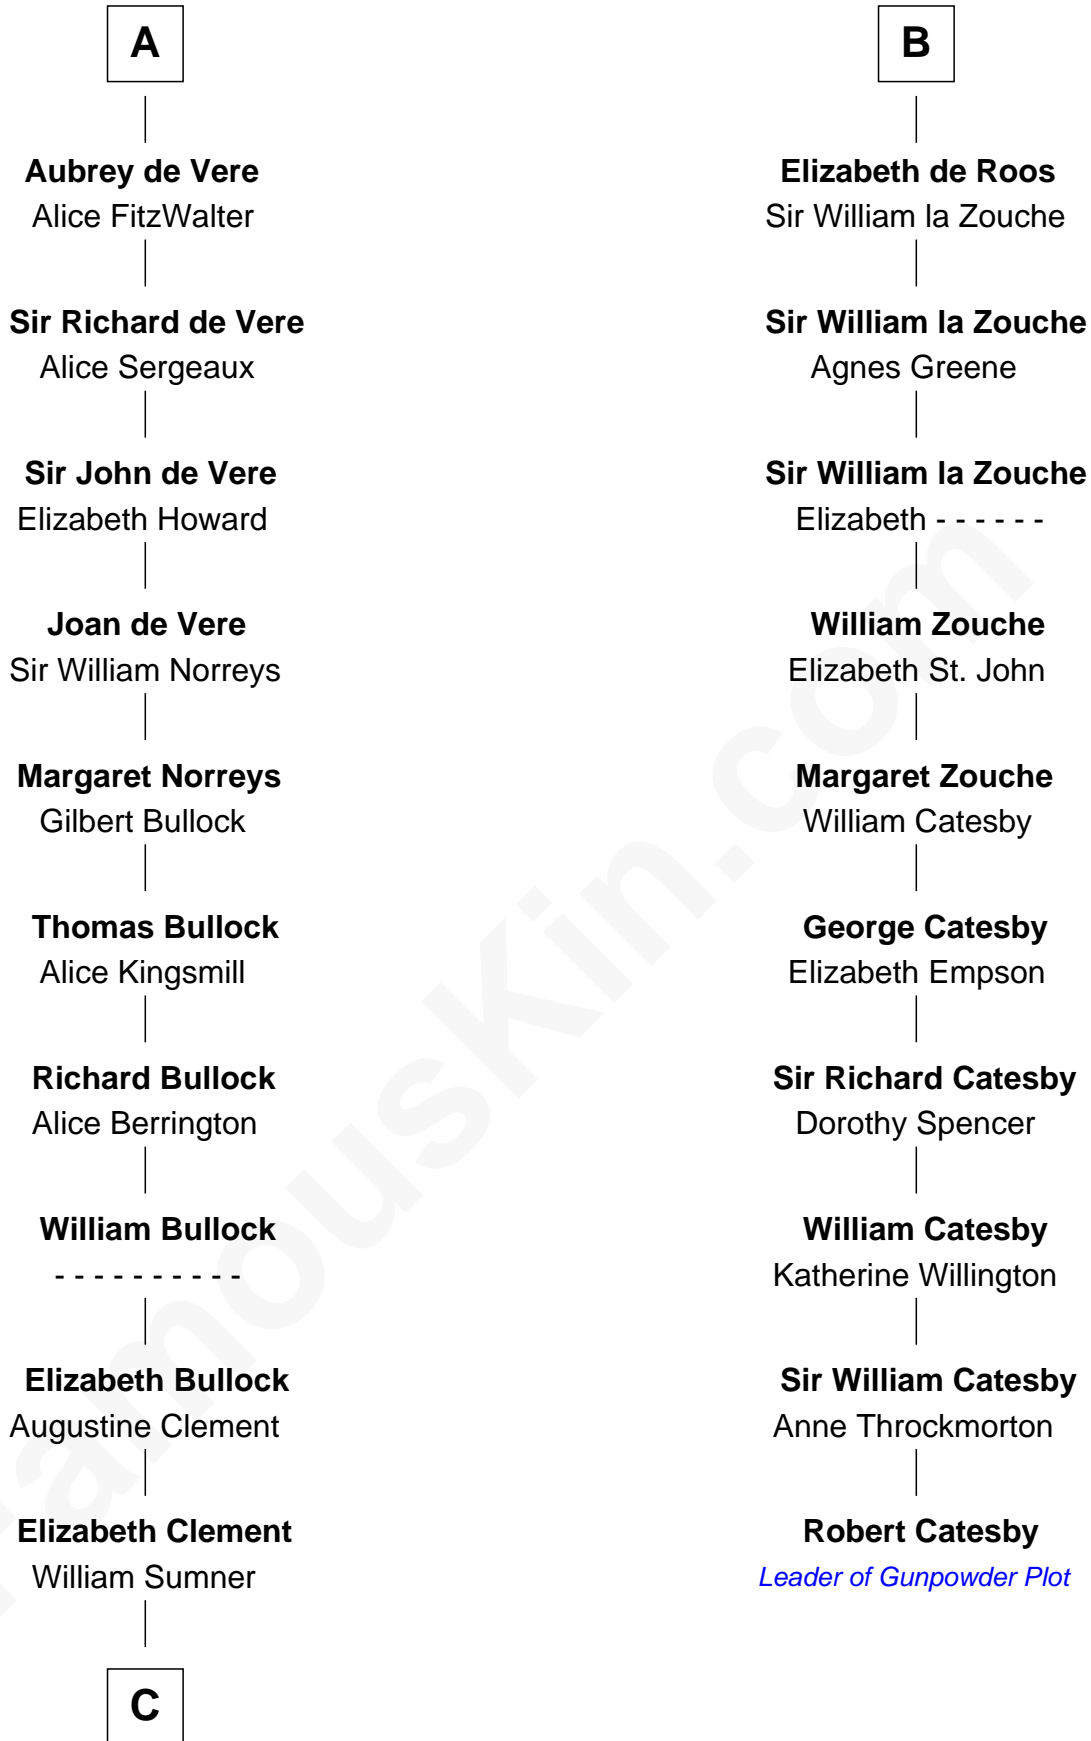

FamousKin.com

Relationship Chart of

Samuel Howard

Boston Tea Party Participant

16th cousin 4 times removed of

Robert Catesby

Leader of Gunpowder Plot

C

—
Hannah Sumner

John Goffe

—
William Goffe

Abigail Richardson

—
Martha Goffe

Ebenezer Howard

—
Samuel Howard

Boston Tea Party Participant