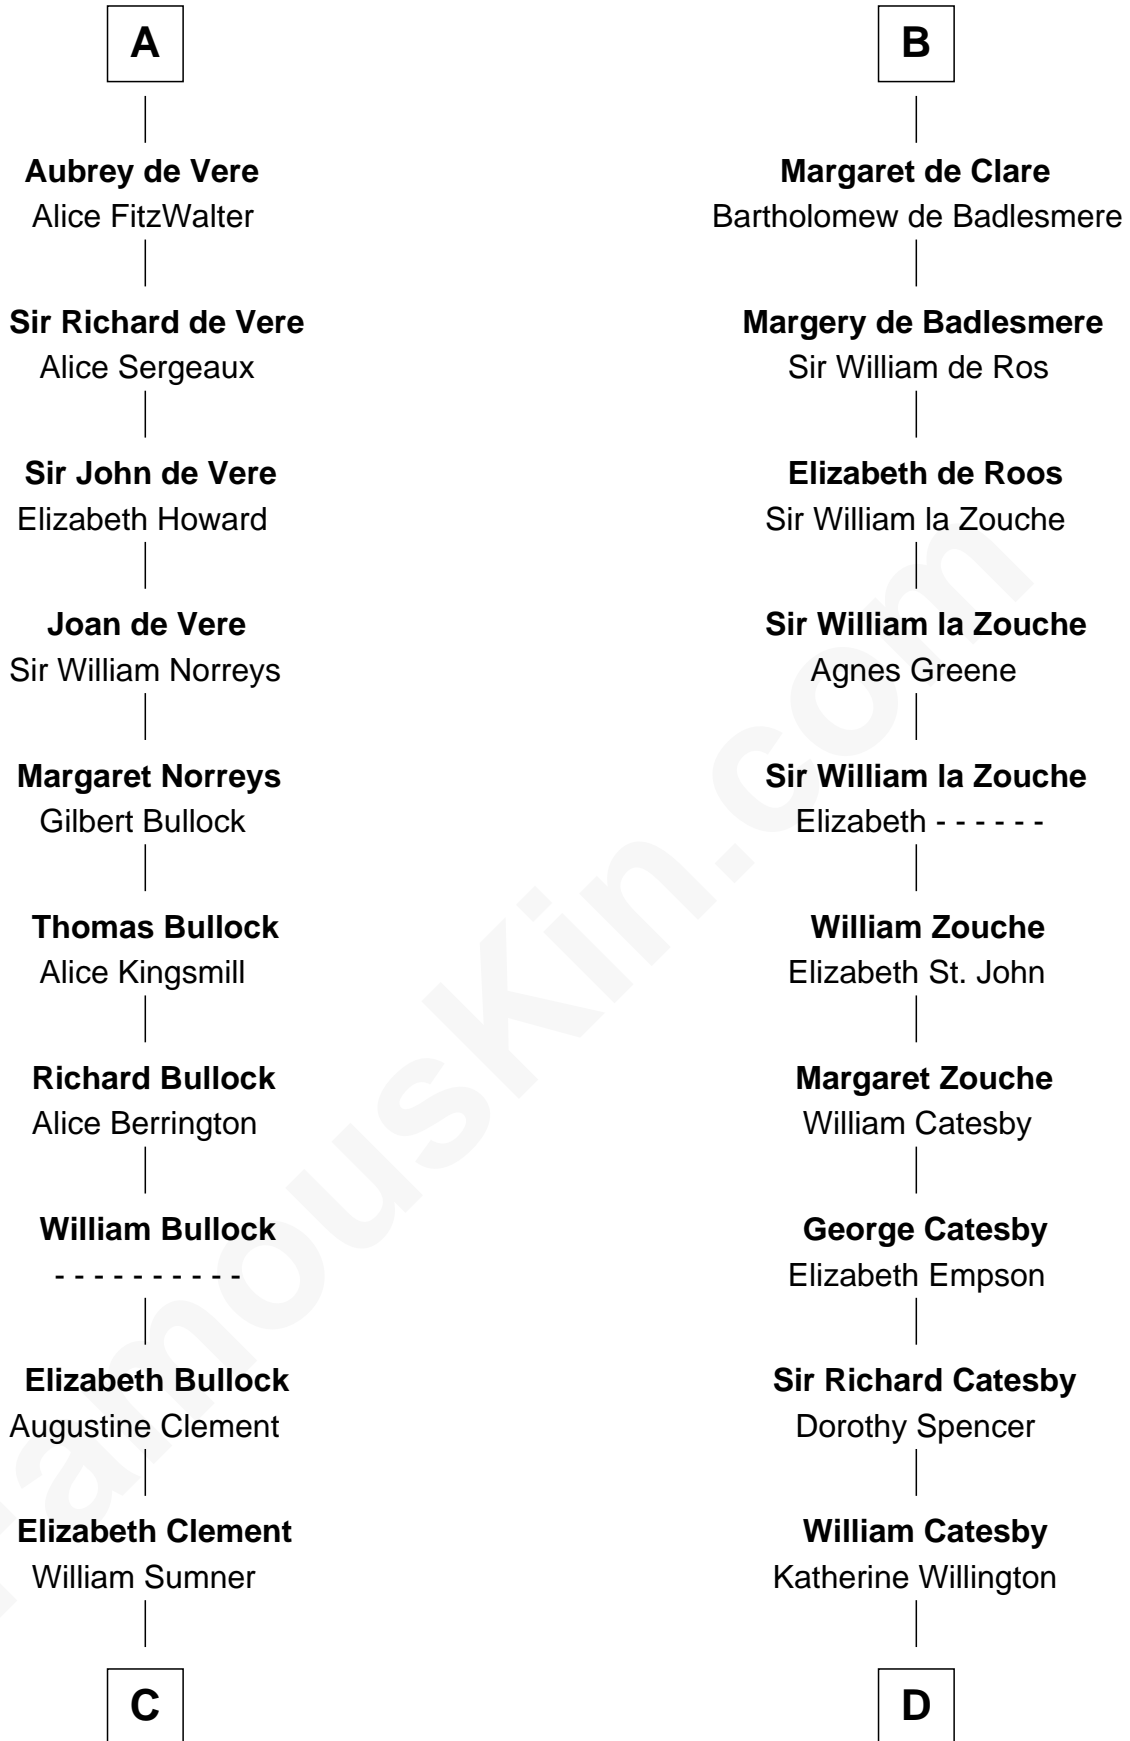

# FamousKin.com Relationship Chart of

**Samuel Howard**

*Boston Tea Party Participant*

18th cousin 2 times removed of

**Robert Catesby**

*Leader of Gunpowder Plot*

**Ivo de Grantmesnil**

Filia de Gant

**C**

**Hannah Sumner**

John Goffe

**William Goffe**

Abigail Richardson

**Martha Goffe**

Ebenezer Howard

**Samuel Howard**

*Boston Tea Party Participant*

**D**

**Sir William Catesby**

Anne Throckmorton

**Robert Catesby**

*Leader of Gunpowder Plot*

FamousKin.com