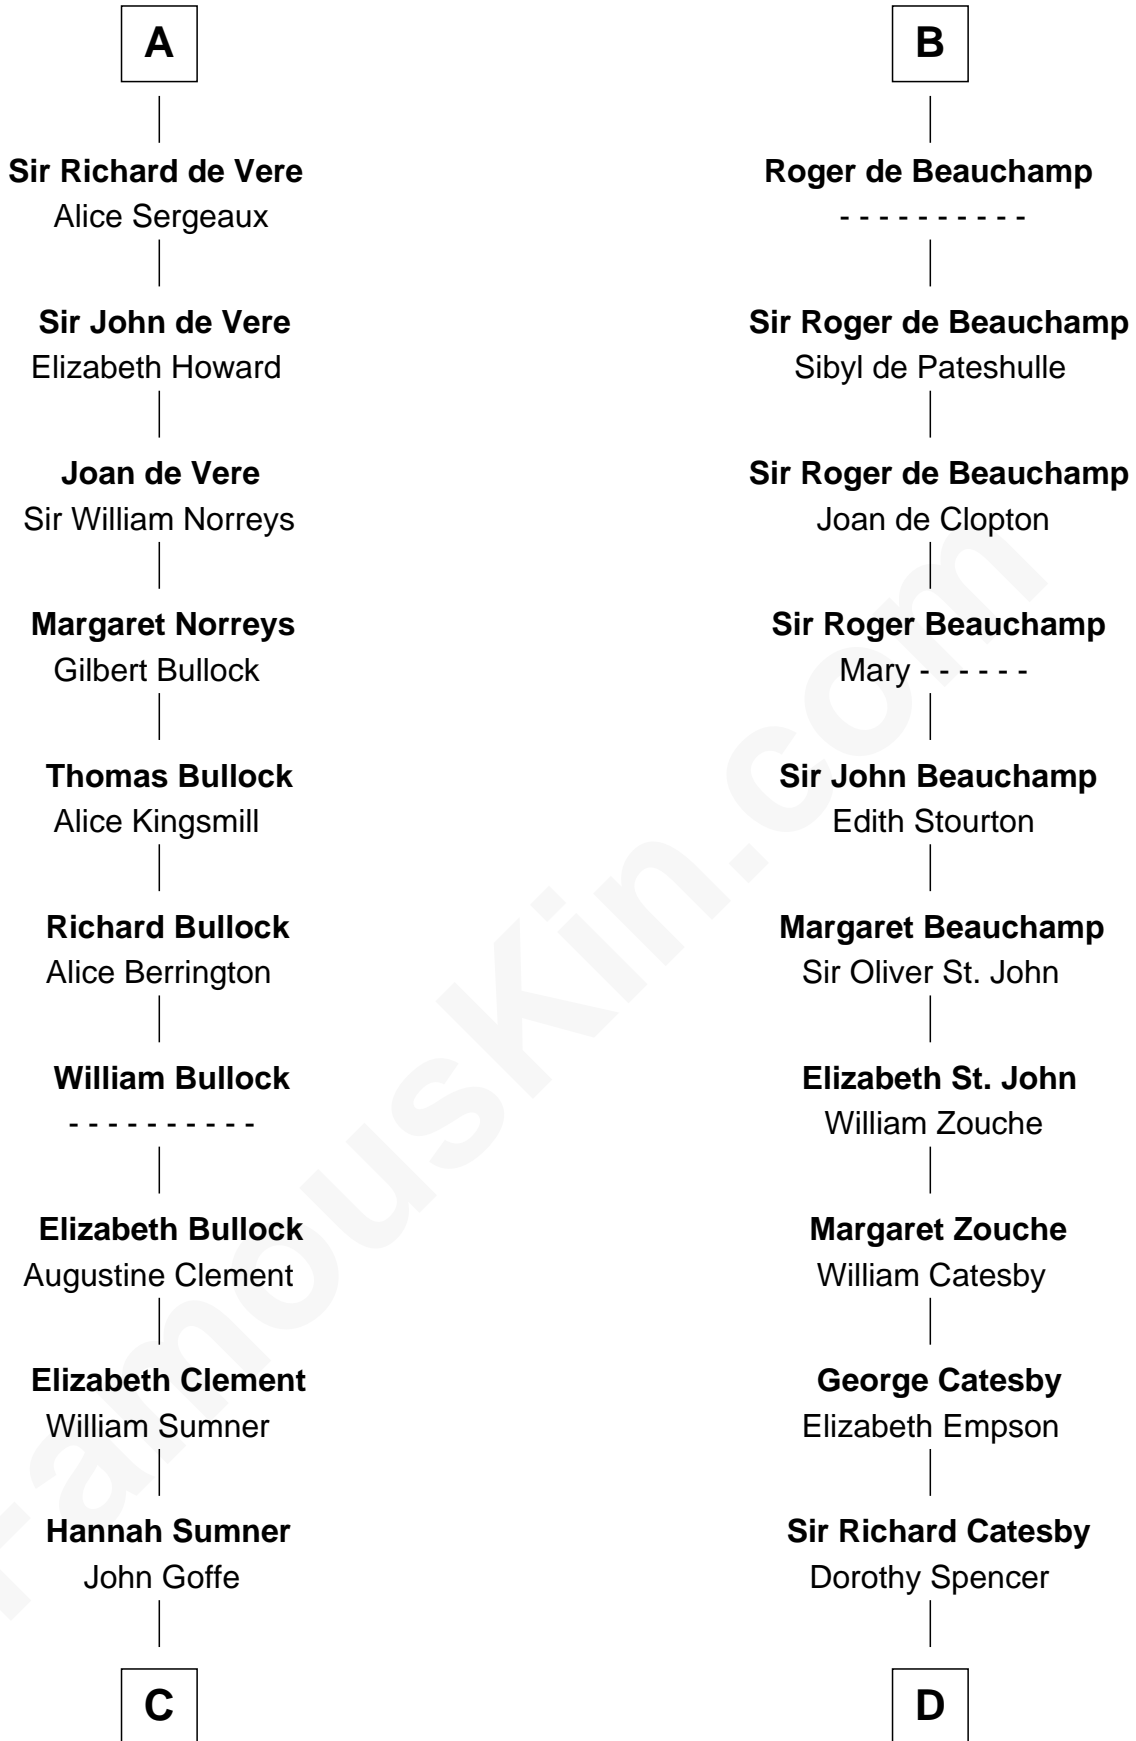

FamousKin.com Relationship Chart of

Samuel Howard

Boston Tea Party Participant

19th cousin of

Robert Catesby

Leader of Gunpowder Plot

C

William Goffe
Abigail Richardson

Martha Goffe
Ebenezer Howard

Samuel Howard
Boston Tea Party Participant

D

William Catesby
Katherine Willington

Sir William Catesby
Anne Throckmorton

Robert Catesby
Leader of Gunpowder Plot

FamousKin.com