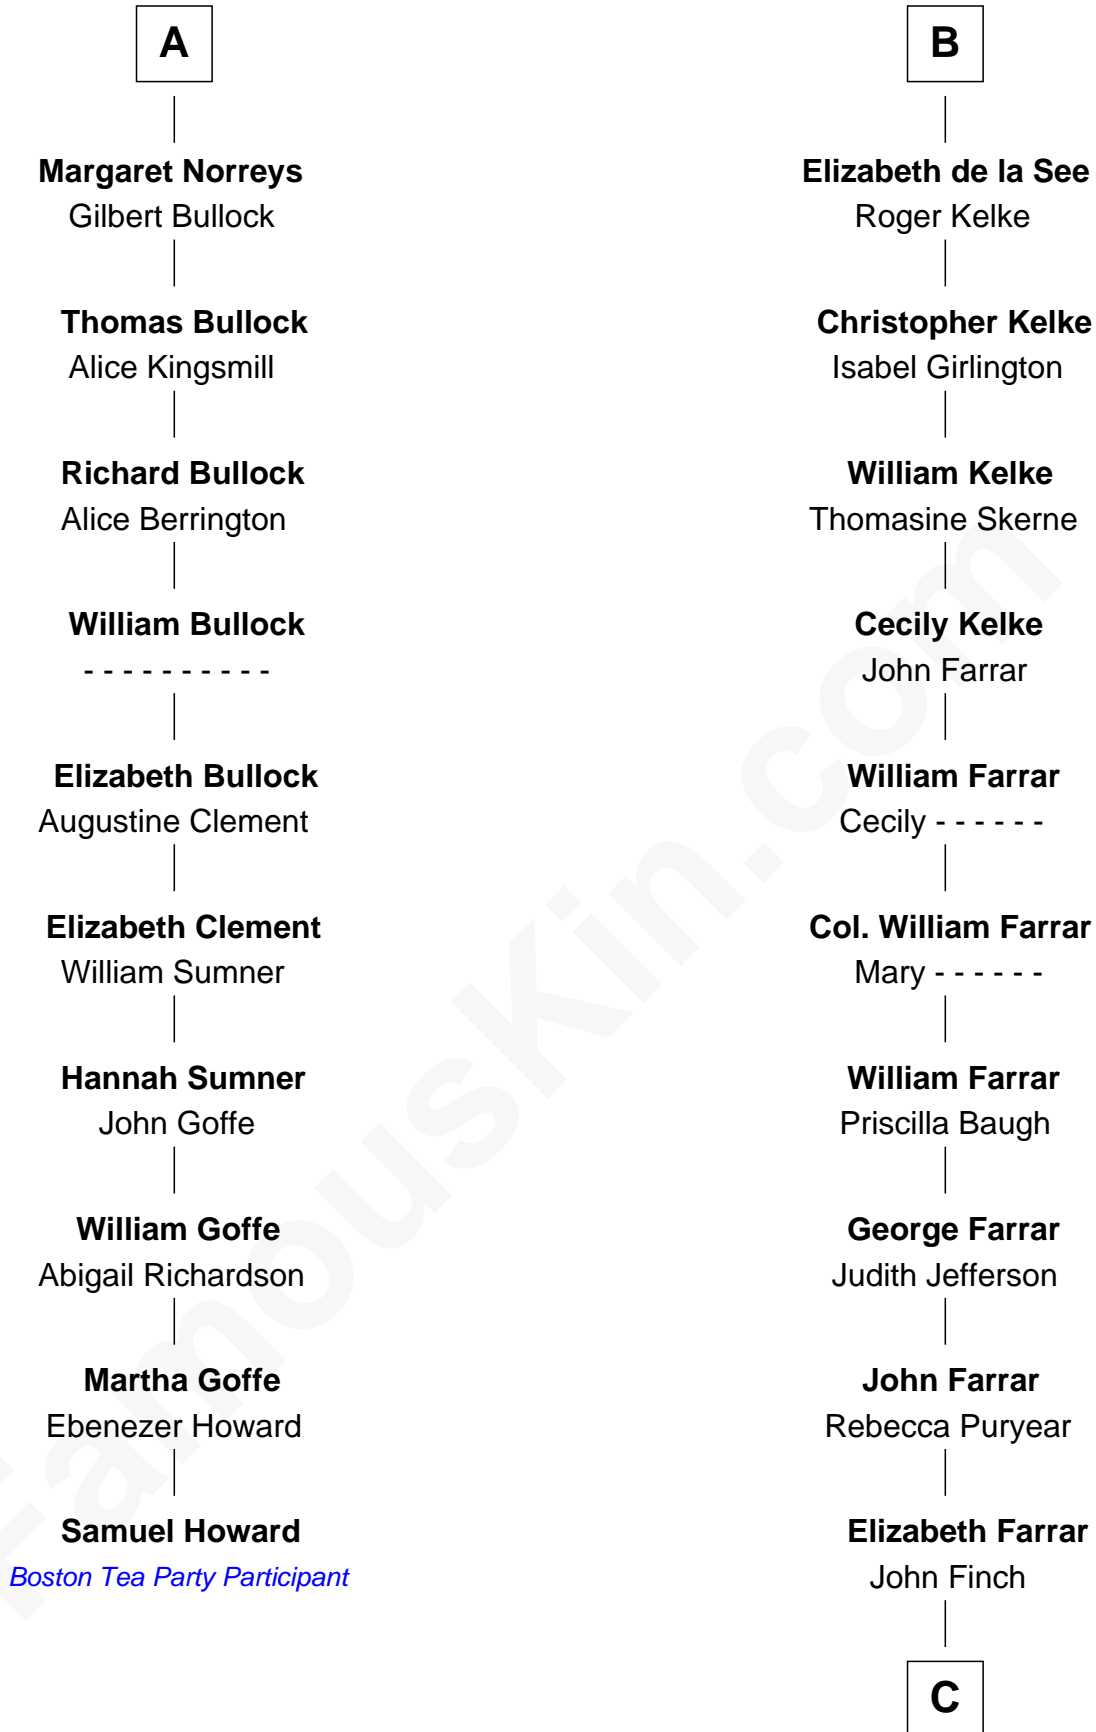

FamousKin.com

Relationship Chart of

Samuel Howard

Boston Tea Party Participant

16th cousin 5 times removed of

Harper Lee

Author of To Kill a Mockingbird

Sir Hugh le Despencer

Margery Despencer

Sir Roger Wentworth

Sir Philip Wentworth

Mary Clifford

Elizabeth Wentworth

Sir Martin de la See

B

C