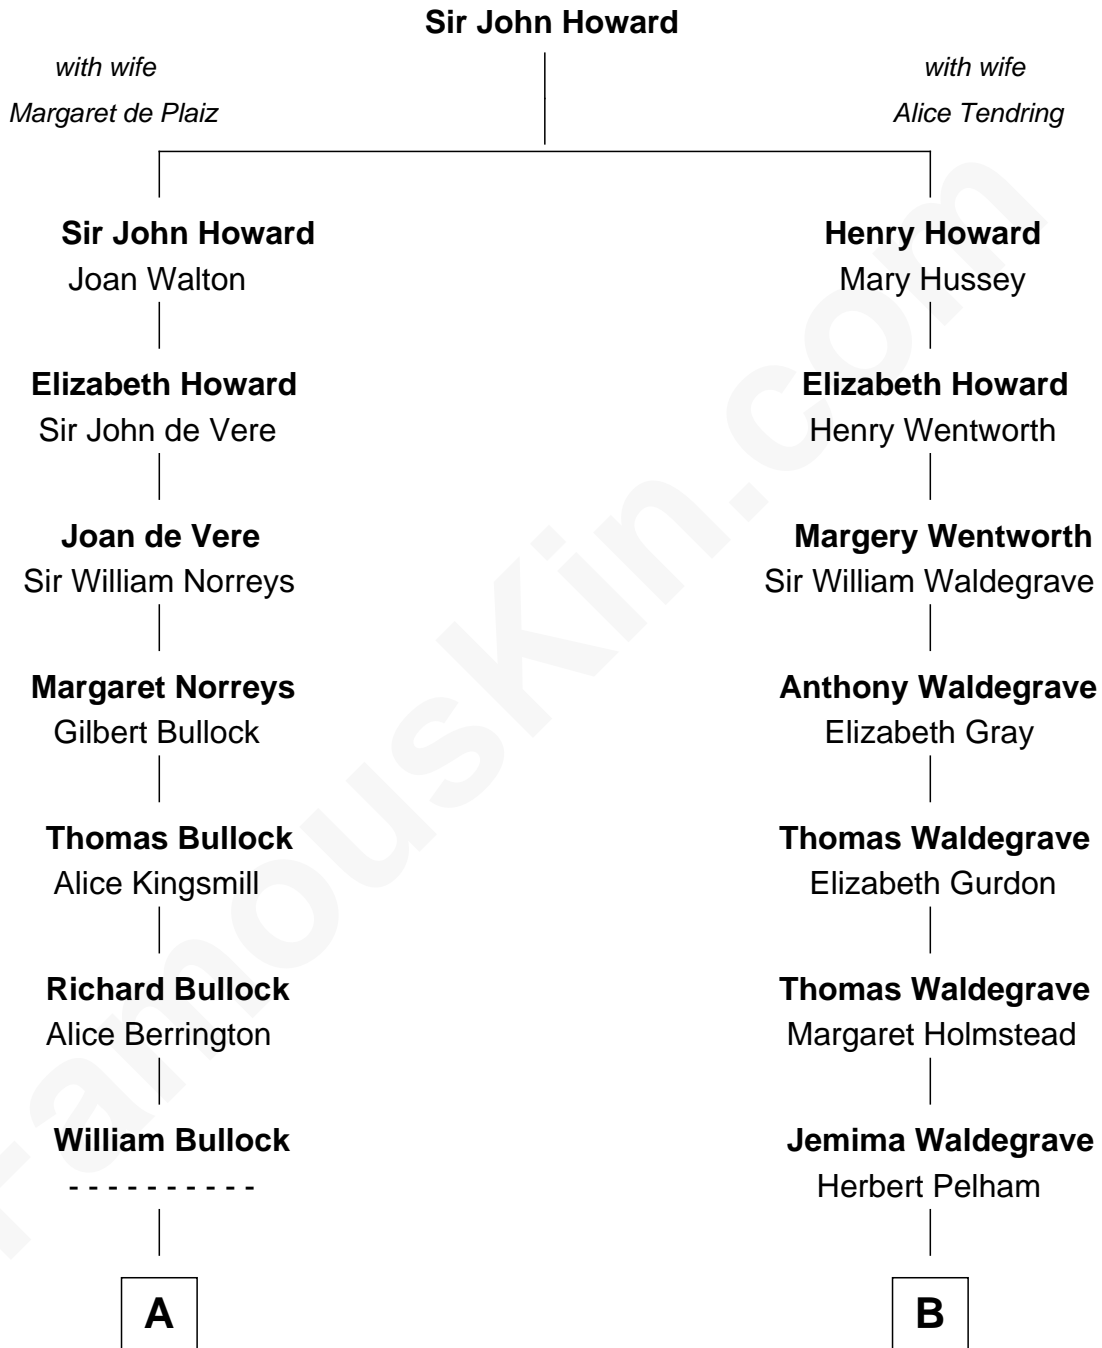

FamousKin.com

Relationship Chart of

Samuel Howard

Boston Tea Party Participant

12th cousin 6 times removed of

John Cena

Movie Actor and WWE Pro Wrestler

A

Elizabeth Bullock
Augustine Clement

Elizabeth Clement
William Sumner

Hannah Sumner
John Goffe

William Goffe
Abigail Richardson

Martha Goffe
Ebenezer Howard

Samuel Howard
Boston Tea Party Participant

B

Penelope Pelham
Gov. Josiah Winslow

Isaac Winslow
Sarah Wensley

Elizabeth Winslow
Benjamin Marston

Patience Marston
Elkanah Watson

Col. Marston Watson
Lucy Lee

Horace Howard Watson
Thirza Hall Hobart

Agnes Lee Watson
Charles Nichols

Charles H. Nichols
Martha Emma Dix