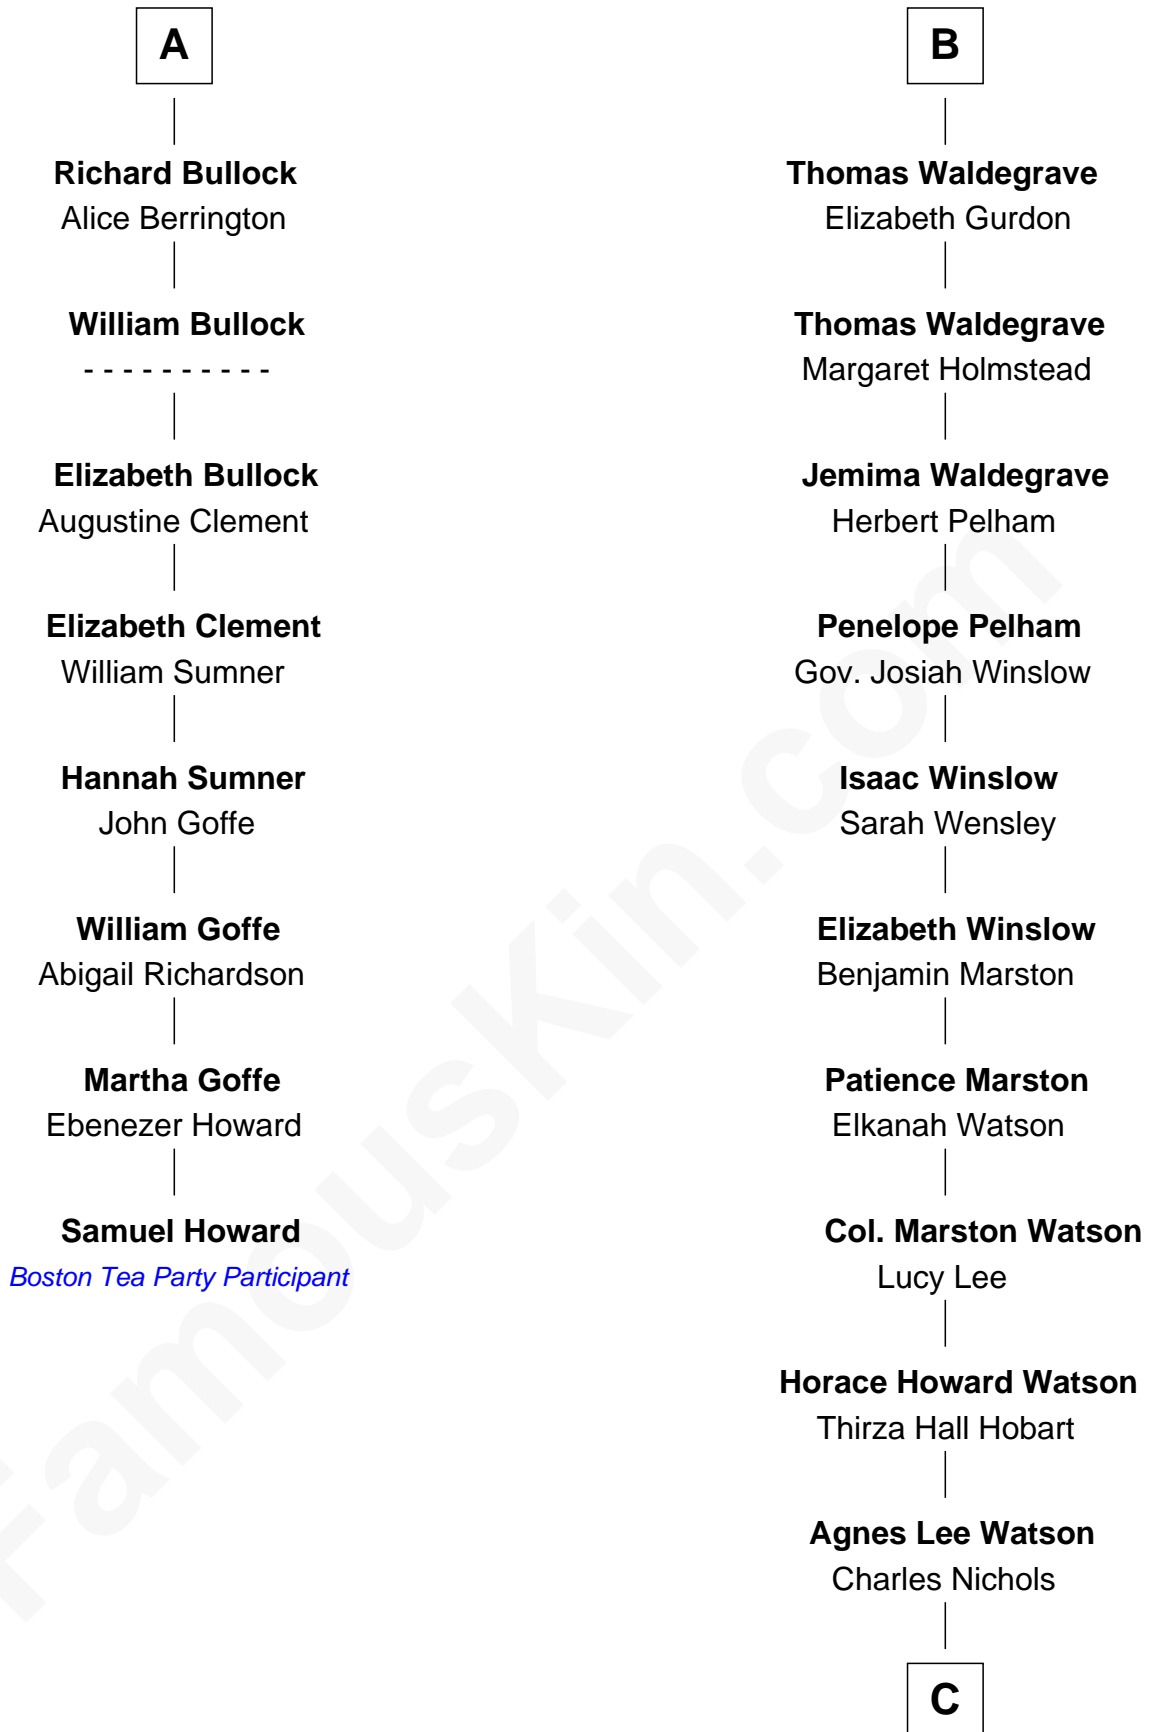

# FamousKin.com Relationship Chart of

**Samuel Howard**

*Boston Tea Party Participant*

**14th cousin 7 times removed of**

**John Cena**

*Movie Actor and WWE Pro Wrestler*

C

**Charles H. Nichols**

Martha Emma Dix

**Charles Nichols**

Julia Ellen Skelton

**Natalie Nichols**

Ulysses John Lupien

**Carol Frances Lupien**

John Joseph Cena

**John Cena**

*Actor and Pro Wrestler*