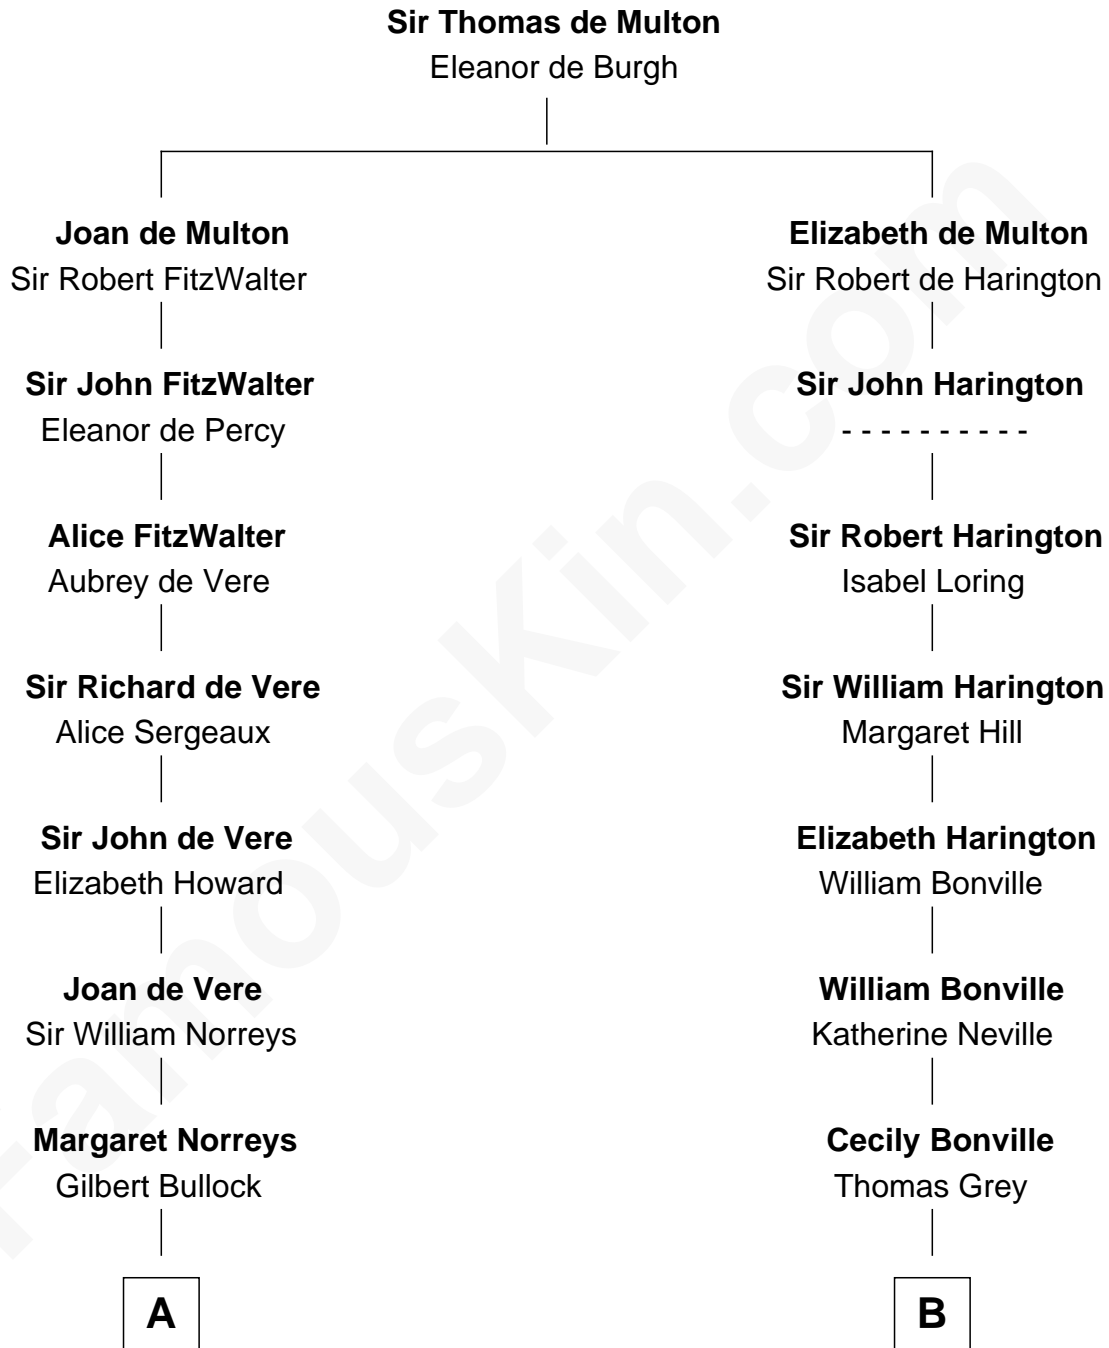

# FamousKin.com Relationship Chart of

**Samuel Howard**

*Boston Tea Party Participant*

15th cousin 4 times removed of

**Dr. H. H. Holmes**

*Serial Killer aka "Devil in the White City"*

**C**

—  
**Scribner Mudgett**

Nancy Prescott

—  
**Levi Horton Mudgett**

Theodate Page Price

—  
**Dr. H. H. Holmes**

*Serial Killer Dr. H. H. Holmes*

FamousKin.com