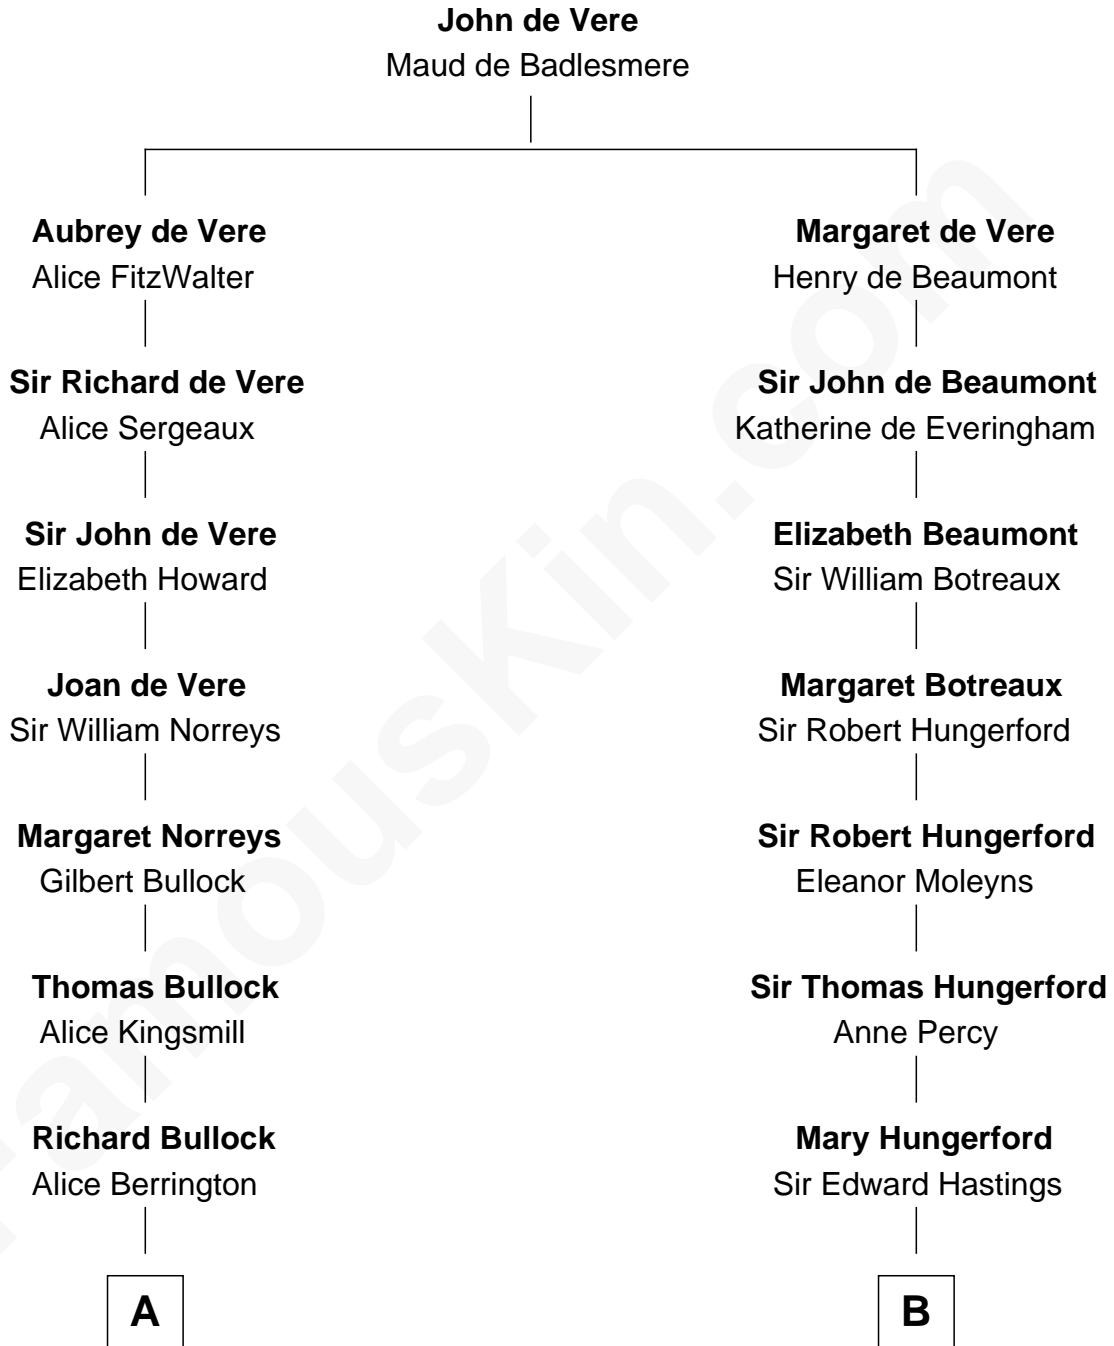

# FamousKin.com Relationship Chart of

**Samuel Howard**

*Boston Tea Party Participant*

13th cousin 8 times removed of

**Franklin D. Roosevelt**

*32nd U.S. President*

**C**

**Rebecca Smith**

John Aspinwall

**John Aspinwall**

Susan Howland

**Mary Rebecca Aspinwall**

Isaac Daniel Roosevelt

**James Roosevelt**

Sara Delano

**Franklin D. Roosevelt**

*32nd U.S. President*

FamousKin.com