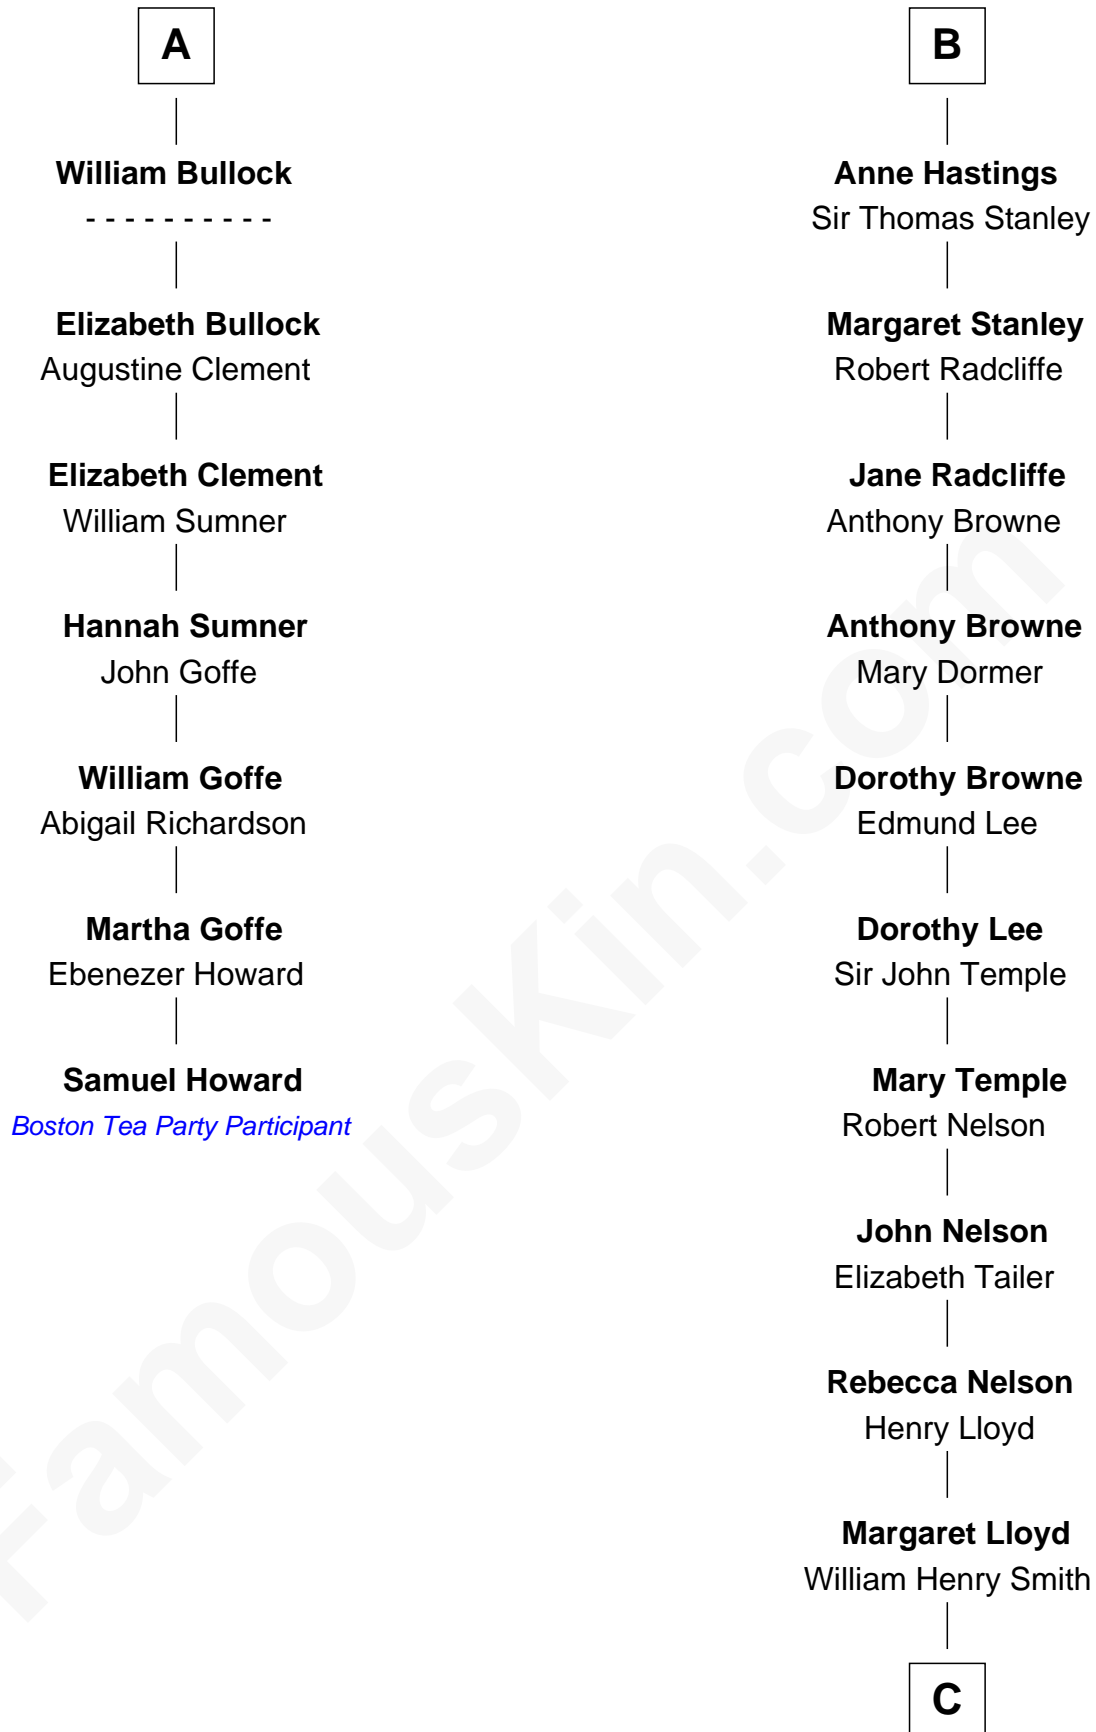

# FamousKin.com Relationship Chart of

**Samuel Howard**

*Boston Tea Party Participant*

13th cousin 8 times removed of

**Franklin D. Roosevelt**

*32nd U.S. President*

**C**

**Rebecca Smith**

John Aspinwall

**John Aspinwall**

Susan Howland

**Mary Rebecca Aspinwall**

Isaac Daniel Roosevelt

**James Roosevelt**

Sara Delano

**Franklin D. Roosevelt**

*32nd U.S. President*

FamousKin.com