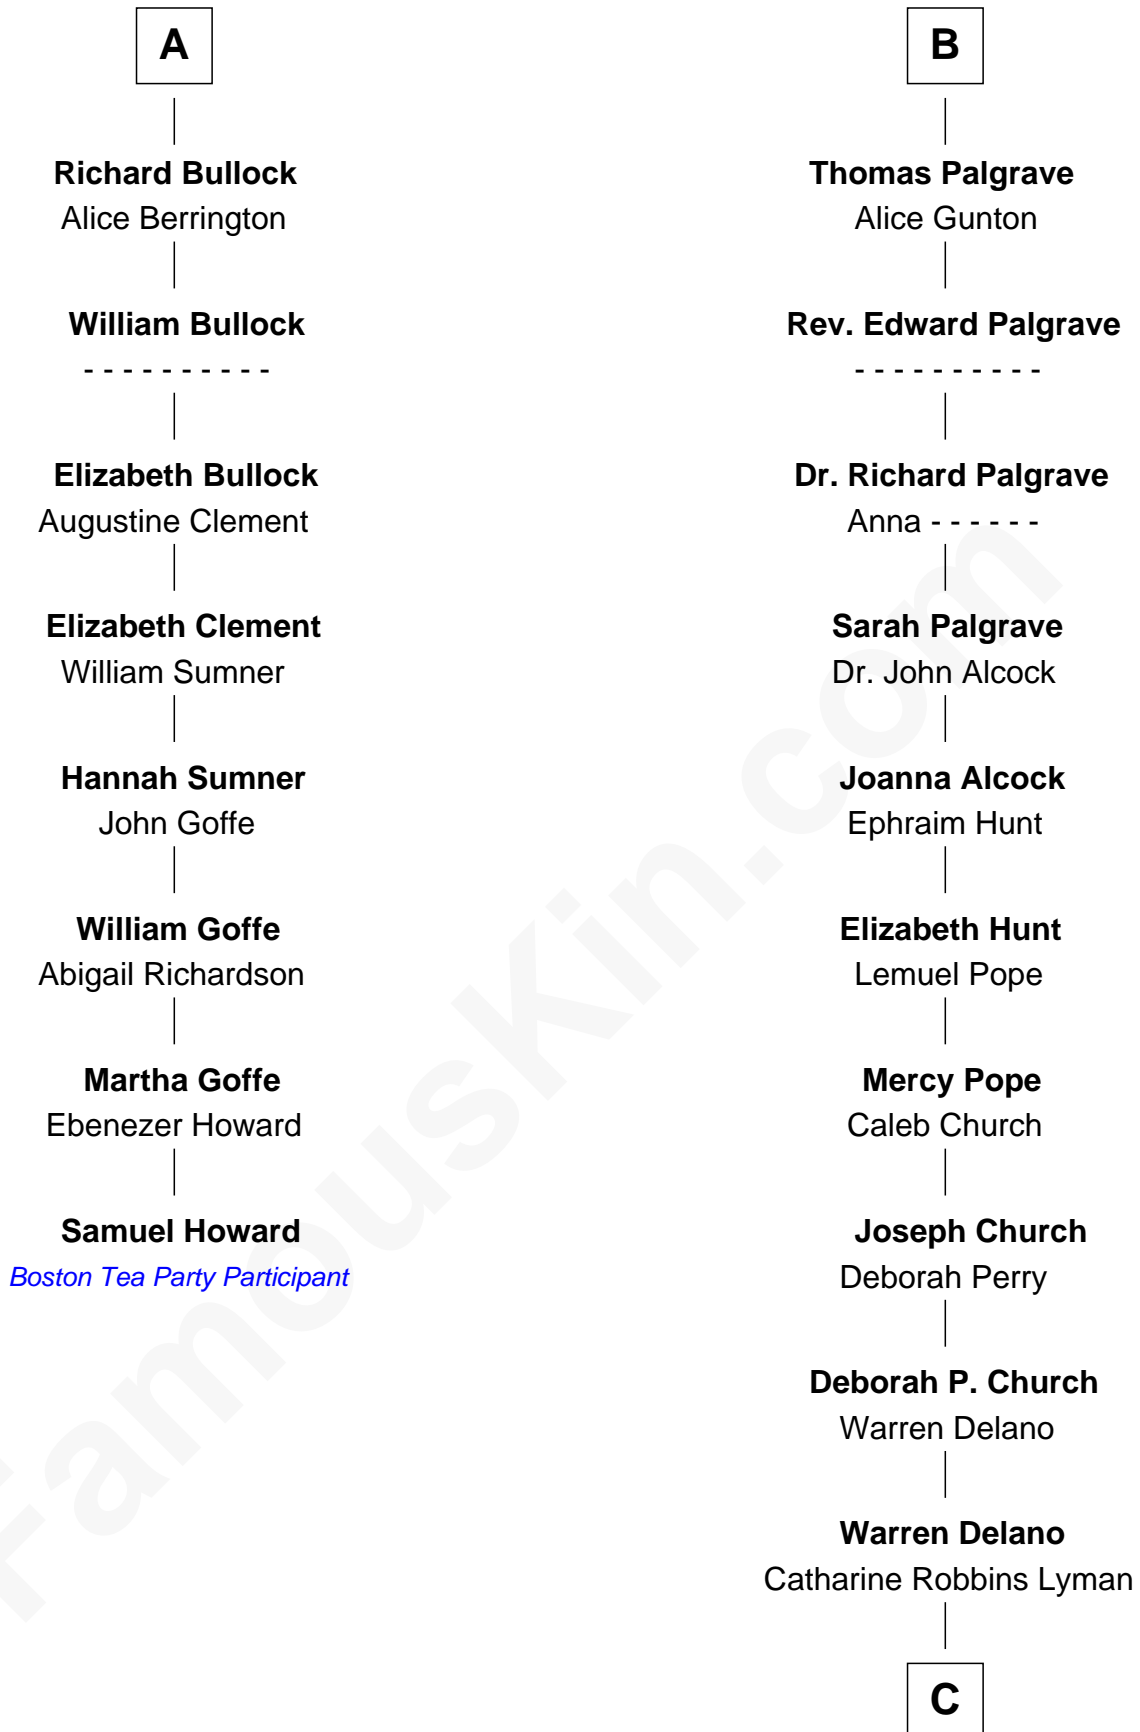

FamousKin.com

Relationship Chart of

Samuel Howard

Boston Tea Party Participant

14th cousin 4 times removed of

Franklin D. Roosevelt

32nd U.S. President

Bartholomew de Badlesmere

Margaret de Clare

C

Sara Delano
James Roosevelt

Franklin D. Roosevelt
32nd U.S. President

FamousKin.com