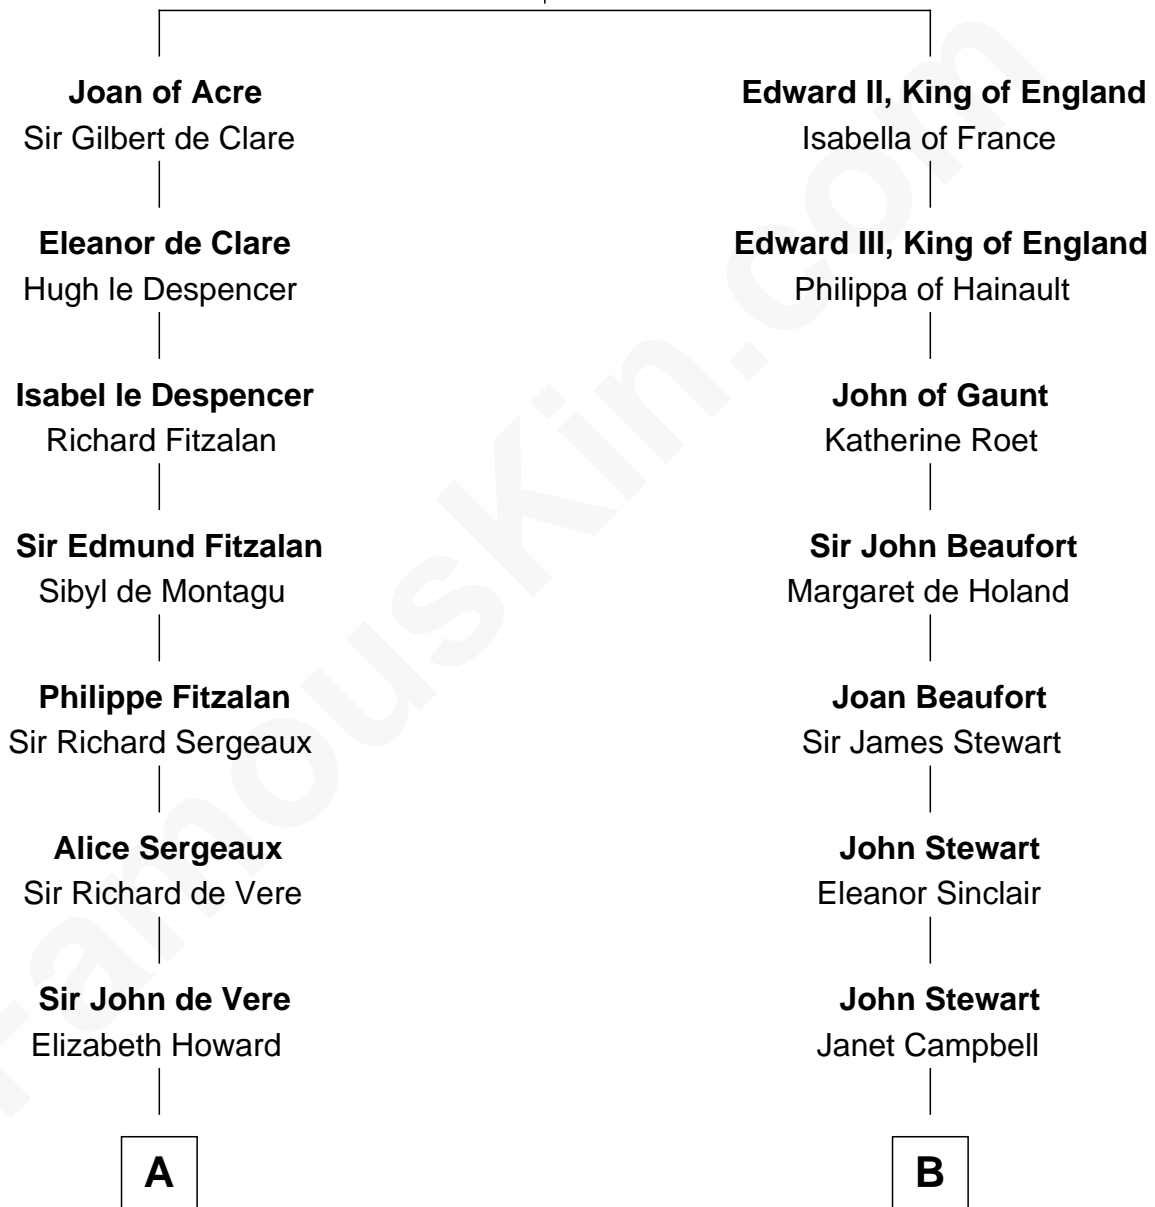

FamousKin.com

Relationship Chart of

Samuel Howard

Boston Tea Party Participant

17th cousin 2 times removed of

Eleanor Roosevelt

First Lady of President Franklin D. Roosevelt

King Edward I
Eleanor of Castile

C

Martha Bulloch
Theodore Roosevelt

Elliott Roosevelt
Anna Rebecca Hall

Eleanor Roosevelt
First Lady of Franklin Roosevelt

FamousKin.com