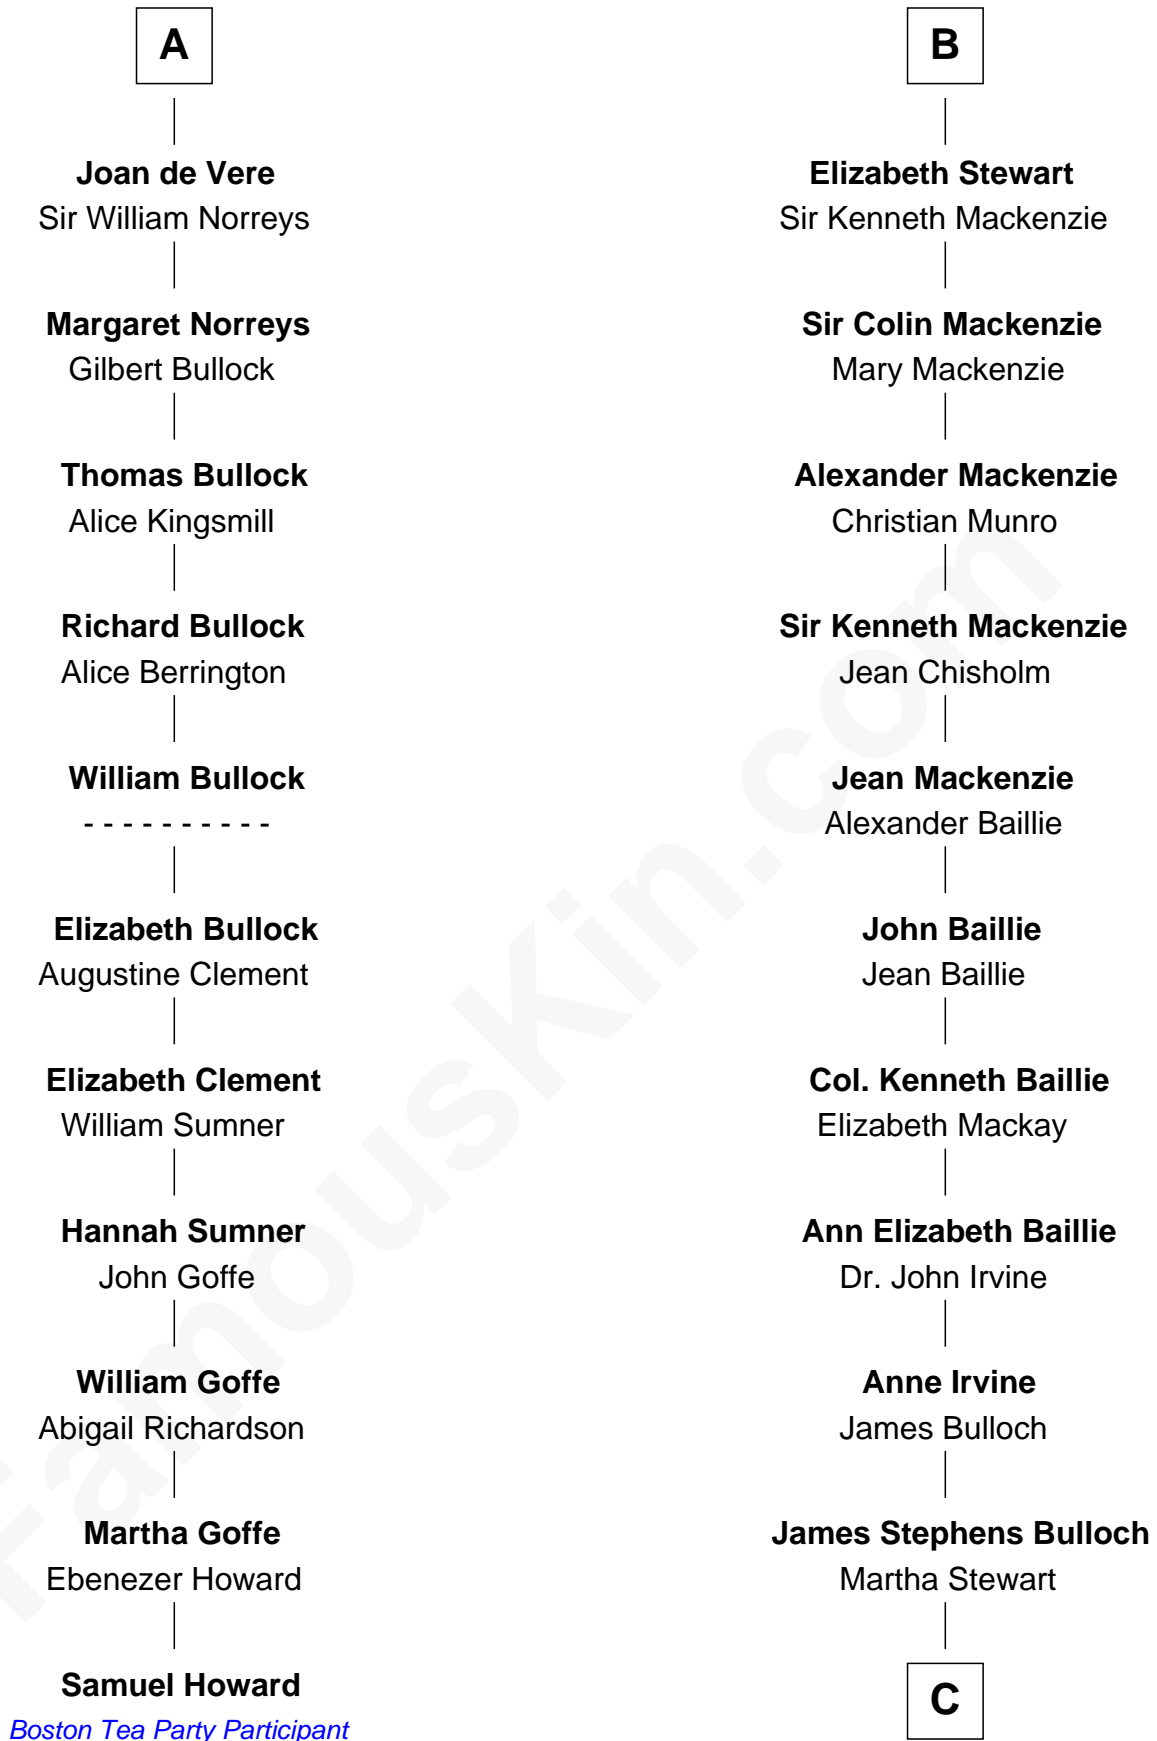

FamousKin.com

Relationship Chart of

Samuel Howard

Boston Tea Party Participant

17th cousin 2 times removed of

Eleanor Roosevelt

First Lady of President Franklin D. Roosevelt

King Edward I
Eleanor of Castile

C

Martha Bulloch
Theodore Roosevelt

Elliott Roosevelt
Anna Rebecca Hall

Eleanor Roosevelt
First Lady of Franklin Roosevelt

FamousKin.com