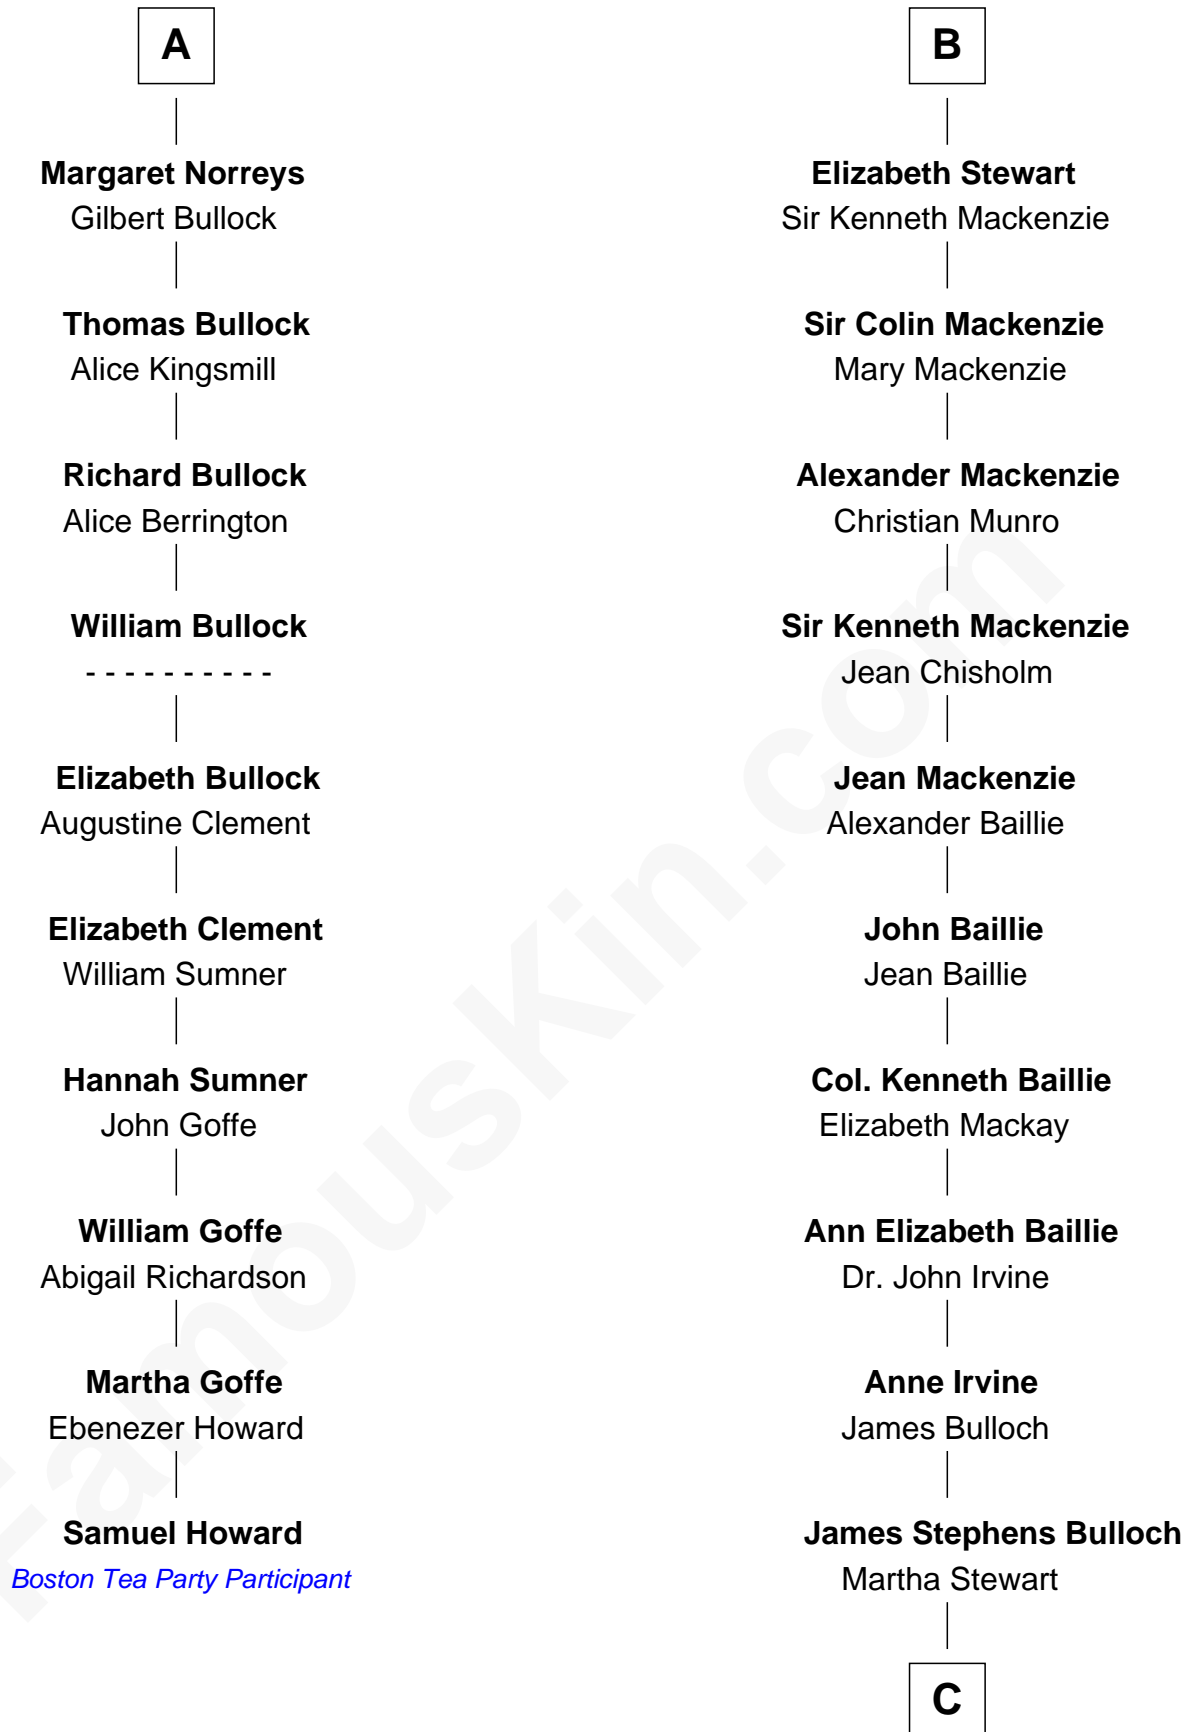

# FamousKin.com Relationship Chart of

**Samuel Howard**

*Boston Tea Party Participant*

**16th cousin 3 times removed of**

**Eleanor Roosevelt**

*First Lady of President Franklin D. Roosevelt*

**Isabella de Beauchamp**

**Margaret de Holand**

Sir John Beaufort

**Alice Sergeaux**

Sir Richard de Vere

**Joan Beaufort**

Sir James Stewart

**Sir John de Vere**

Elizabeth Howard

**John Stewart**

Eleanor Sinclair

**Joan de Vere**

Sir William Norreys

**John Stewart**

Janet Campbell

**A**

**B**

**C**

**Martha Bulloch**  
Theodore Roosevelt

**Elliott Roosevelt**  
Anna Rebecca Hall

**Eleanor Roosevelt**  
*First Lady of Franklin Roosevelt*

FamousKin.com