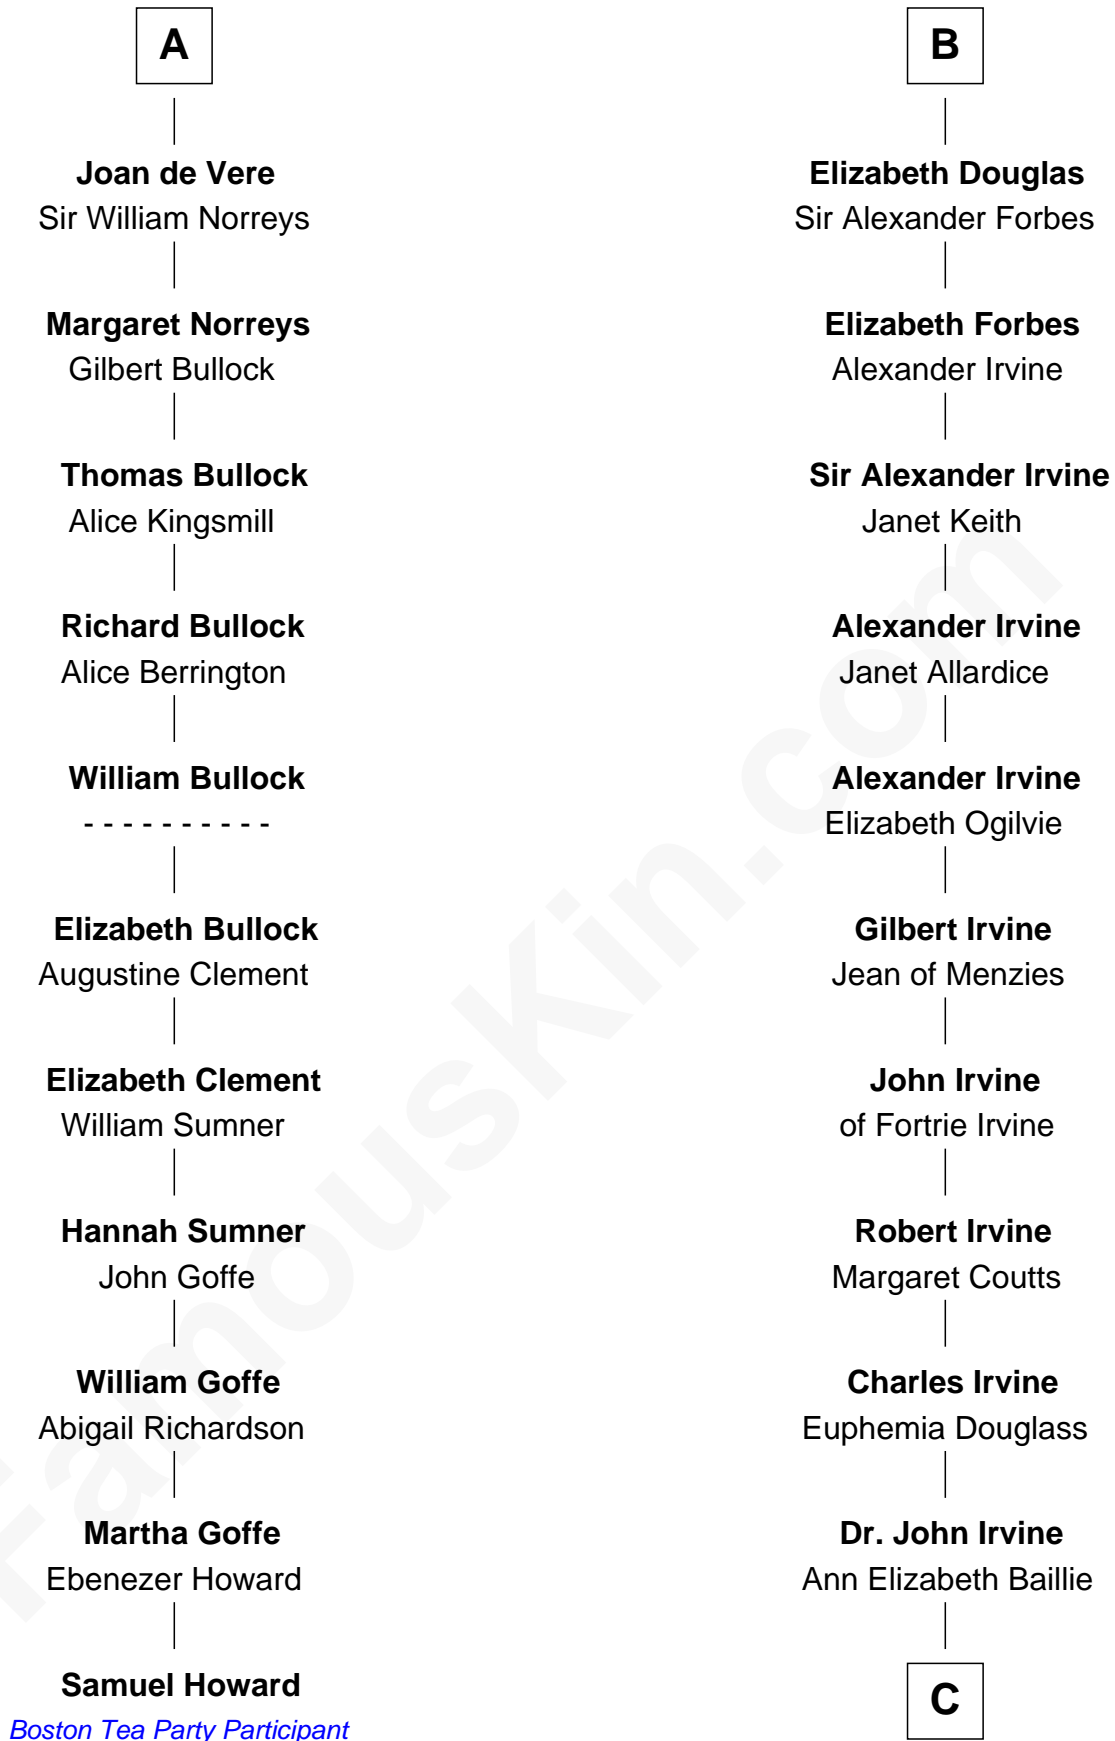

FamousKin.com

Relationship Chart of

Samuel Howard

Boston Tea Party Participant

17th cousin 4 times removed of

Eleanor Roosevelt

First Lady of President Franklin D. Roosevelt

C

Anne Irvine

James Bulloch

James Stephens Bulloch

Martha Stewart

Martha Bulloch

Theodore Roosevelt

Elliott Roosevelt

Anna Rebecca Hall

Eleanor Roosevelt

First Lady of Franklin Roosevelt

FamousKin.com