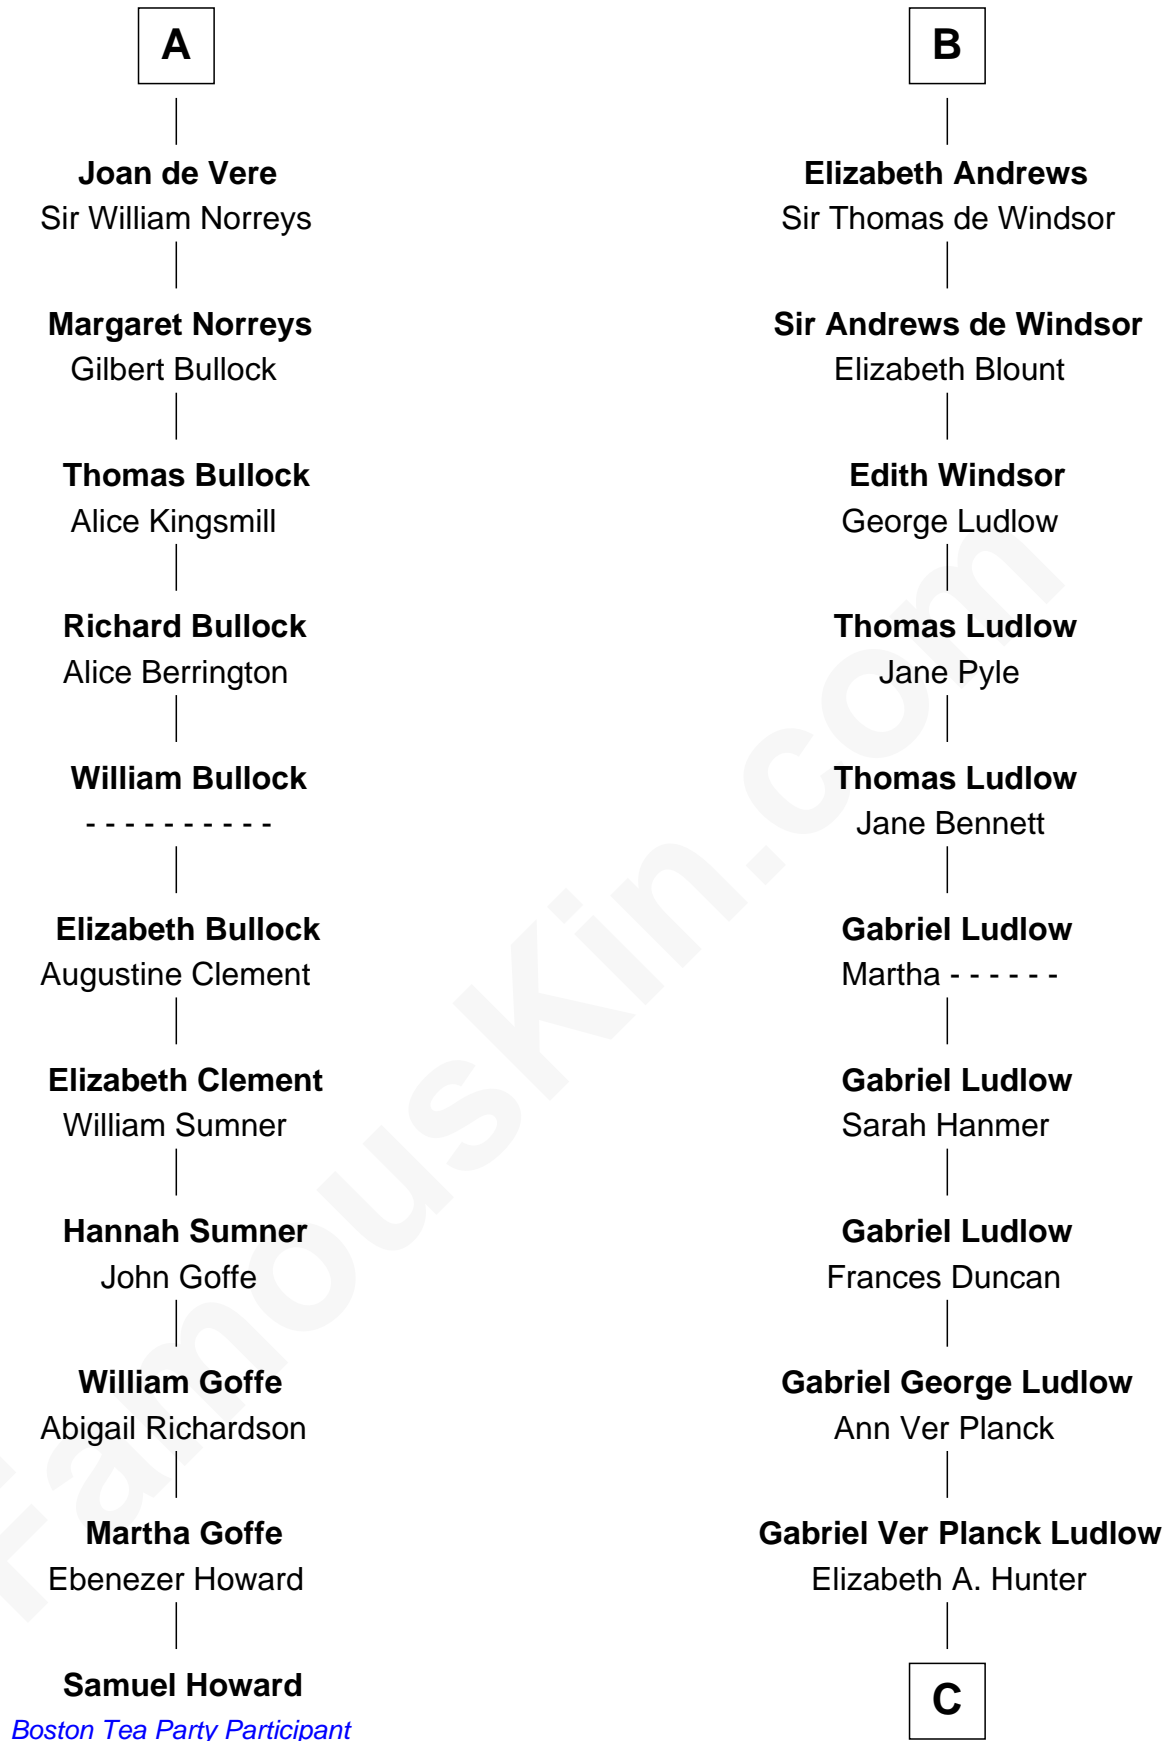

## Relationship Chart of

**Samuel Howard**

*Boston Tea Party Participant*

17th cousin 3 times removed of

**Eleanor Roosevelt**

*First Lady of President Franklin D. Roosevelt*

**Sir Hugh le Despencer**

Aveline Basset

**Philippe Fitzalan**

Sir Richard Sergeaux

**Alice Sergeaux**

Sir Richard de Vere

**Sir John de Vere**

Elizabeth Howard

**A**

**Eleanor le Despencer**

Catherine de Beaumont

**Elizabeth Luttrell**

John Stratton

**Elizabeth Stratton**

John Andrews

**B**

**C**

**Dr. Edward Hunter Ludlow**

Elizabeth Livingston

**Mary Livingston Ludlow**

Valentine Gill Hall

**Anna Rebecca Hall**

Elliott Roosevelt

**Eleanor Roosevelt**

*First Lady of Franklin Roosevelt*

FamousKin.com