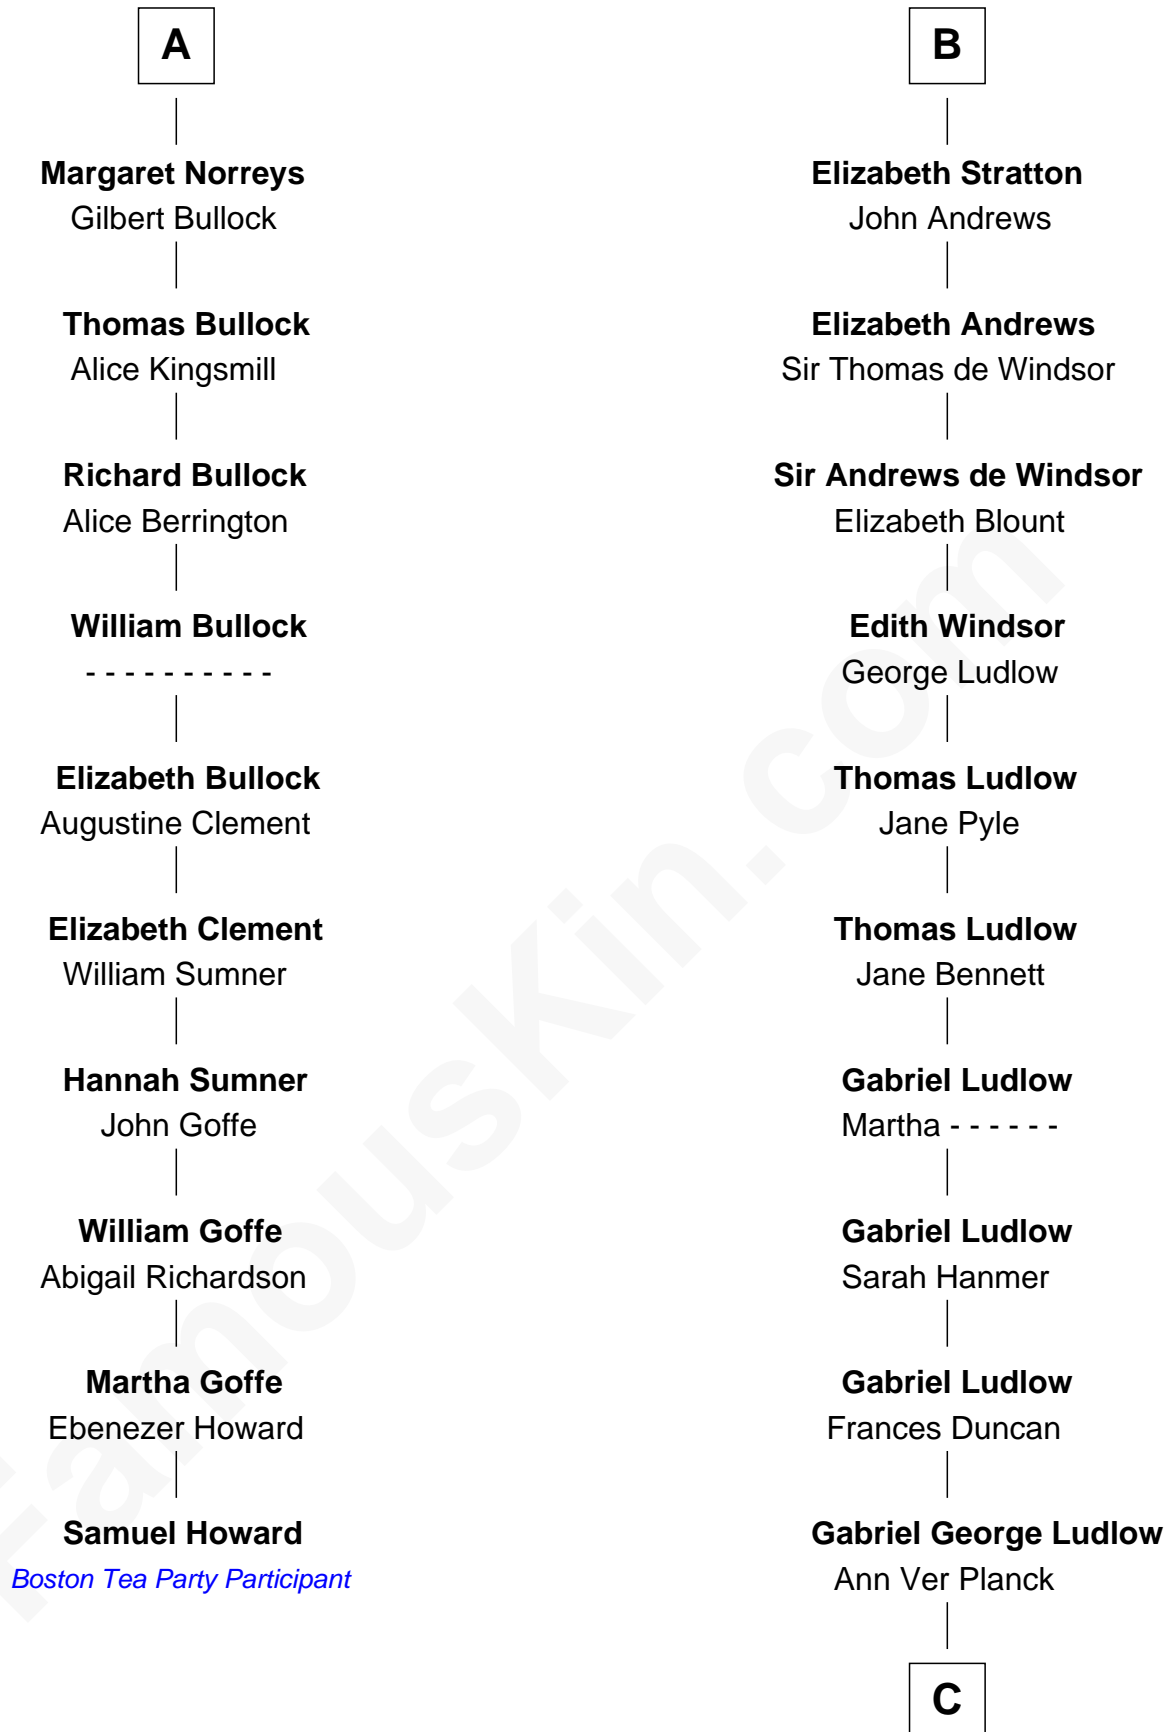

## Relationship Chart of

**Samuel Howard**

*Boston Tea Party Participant*

16th cousin 5 times removed of

**Eleanor Roosevelt**

*First Lady of President Franklin D. Roosevelt*

**Hugh de Vere**  
Hawise de Quincy

**C**

**Gabriel Ver Planck Ludlow**

Elizabeth A. Hunter

**Dr. Edward Hunter Ludlow**

Elizabeth Livingston

**Mary Livingston Ludlow**

Valentine Gill Hall

**Anna Rebecca Hall**

Elliott Roosevelt

**Eleanor Roosevelt**

*First Lady of Franklin Roosevelt*

FamousKin.com