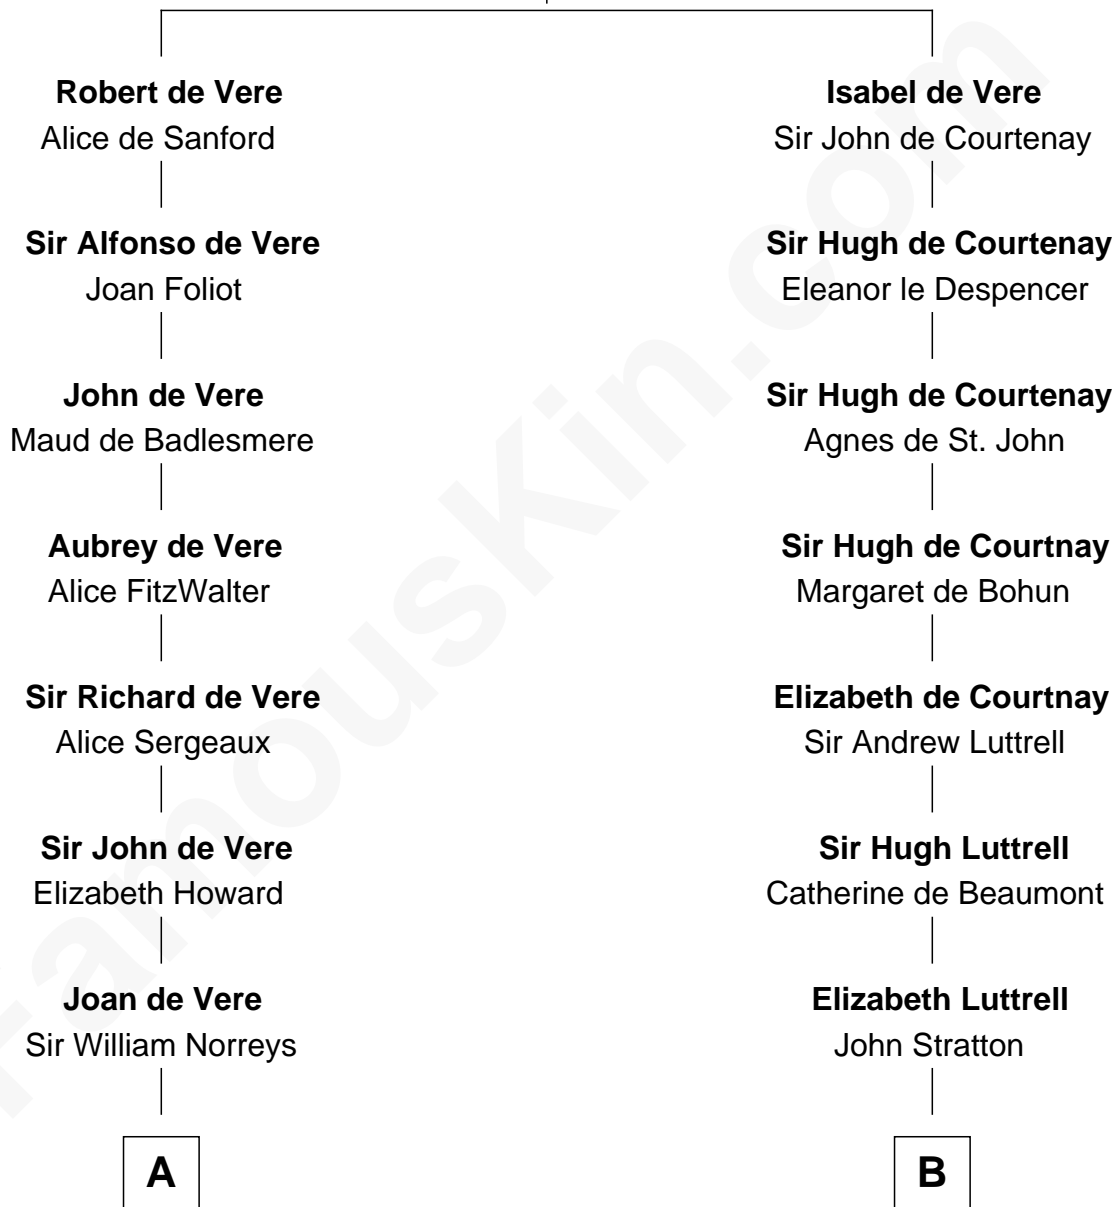

## Relationship Chart of

**Samuel Howard**

*Boston Tea Party Participant*

16th cousin 5 times removed of

**Eleanor Roosevelt**

*First Lady of President Franklin D. Roosevelt*

**Hugh de Vere**  
Hawise de Quincy

**C**

**Gabriel Ver Planck Ludlow**

Elizabeth A. Hunter

**Dr. Edward Hunter Ludlow**

Elizabeth Livingston

**Mary Livingston Ludlow**

Valentine Gill Hall

**Anna Rebecca Hall**

Elliott Roosevelt

**Eleanor Roosevelt**

*First Lady of Franklin Roosevelt*

FamousKin.com