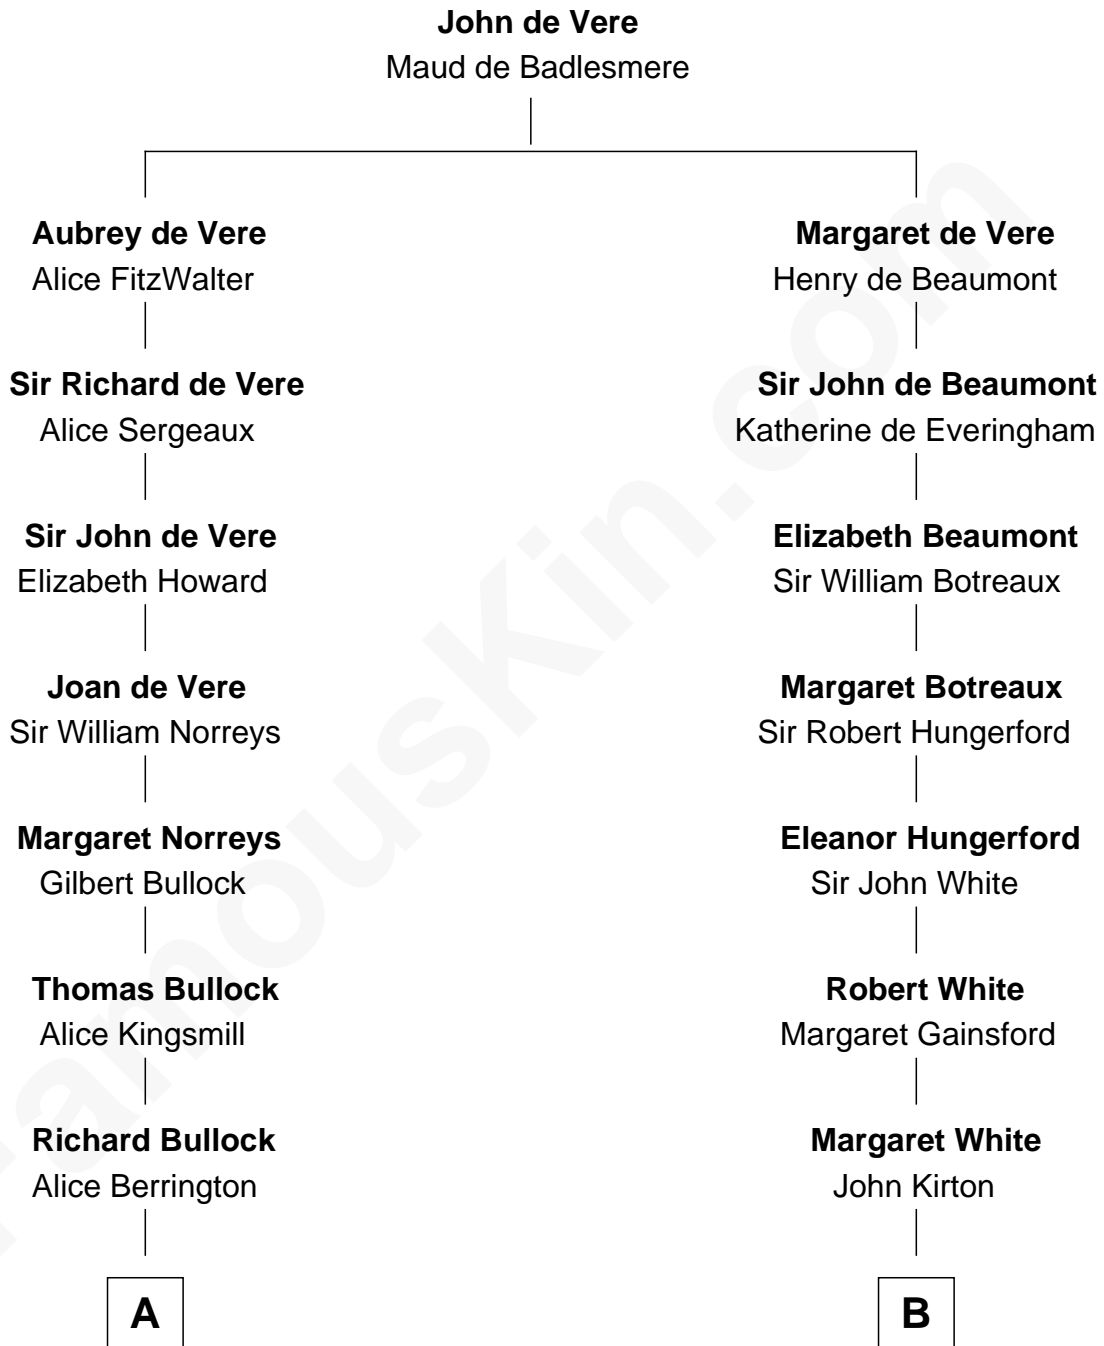

FamousKin.com Relationship Chart of

Samuel Howard

Boston Tea Party Participant

13th cousin 6 times removed of

Alice (Lee) Roosevelt

First Wife of President Theodore Roosevelt

C

Harriet Paine Rose

John Clarke Lee

George Cabot Lee

Caroline Watts Haskell

Alice (Lee) Roosevelt

Wife of President Theodore Roosevelt

FamousKin.com