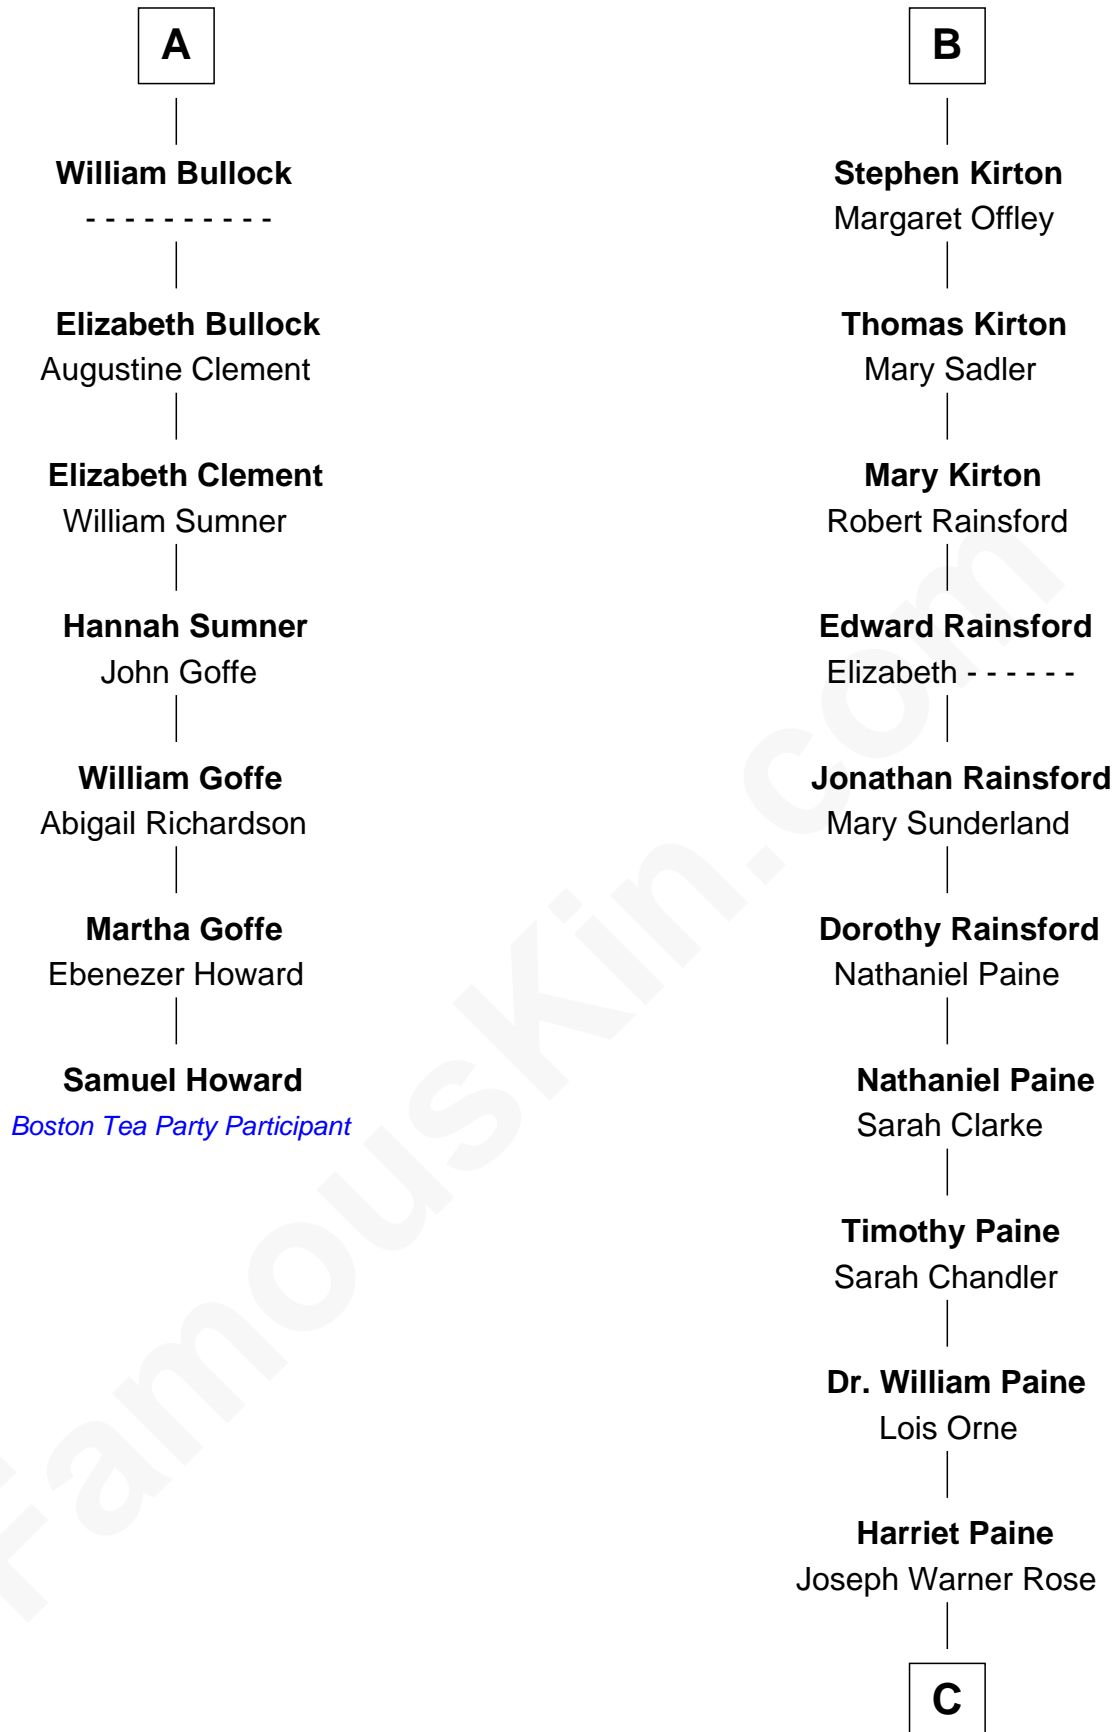

FamousKin.com Relationship Chart of

Samuel Howard

Boston Tea Party Participant

13th cousin 6 times removed of

Alice (Lee) Roosevelt

First Wife of President Theodore Roosevelt

C

Harriet Paine Rose

John Clarke Lee

George Cabot Lee

Caroline Watts Haskell

Alice (Lee) Roosevelt

Wife of President Theodore Roosevelt

FamousKin.com