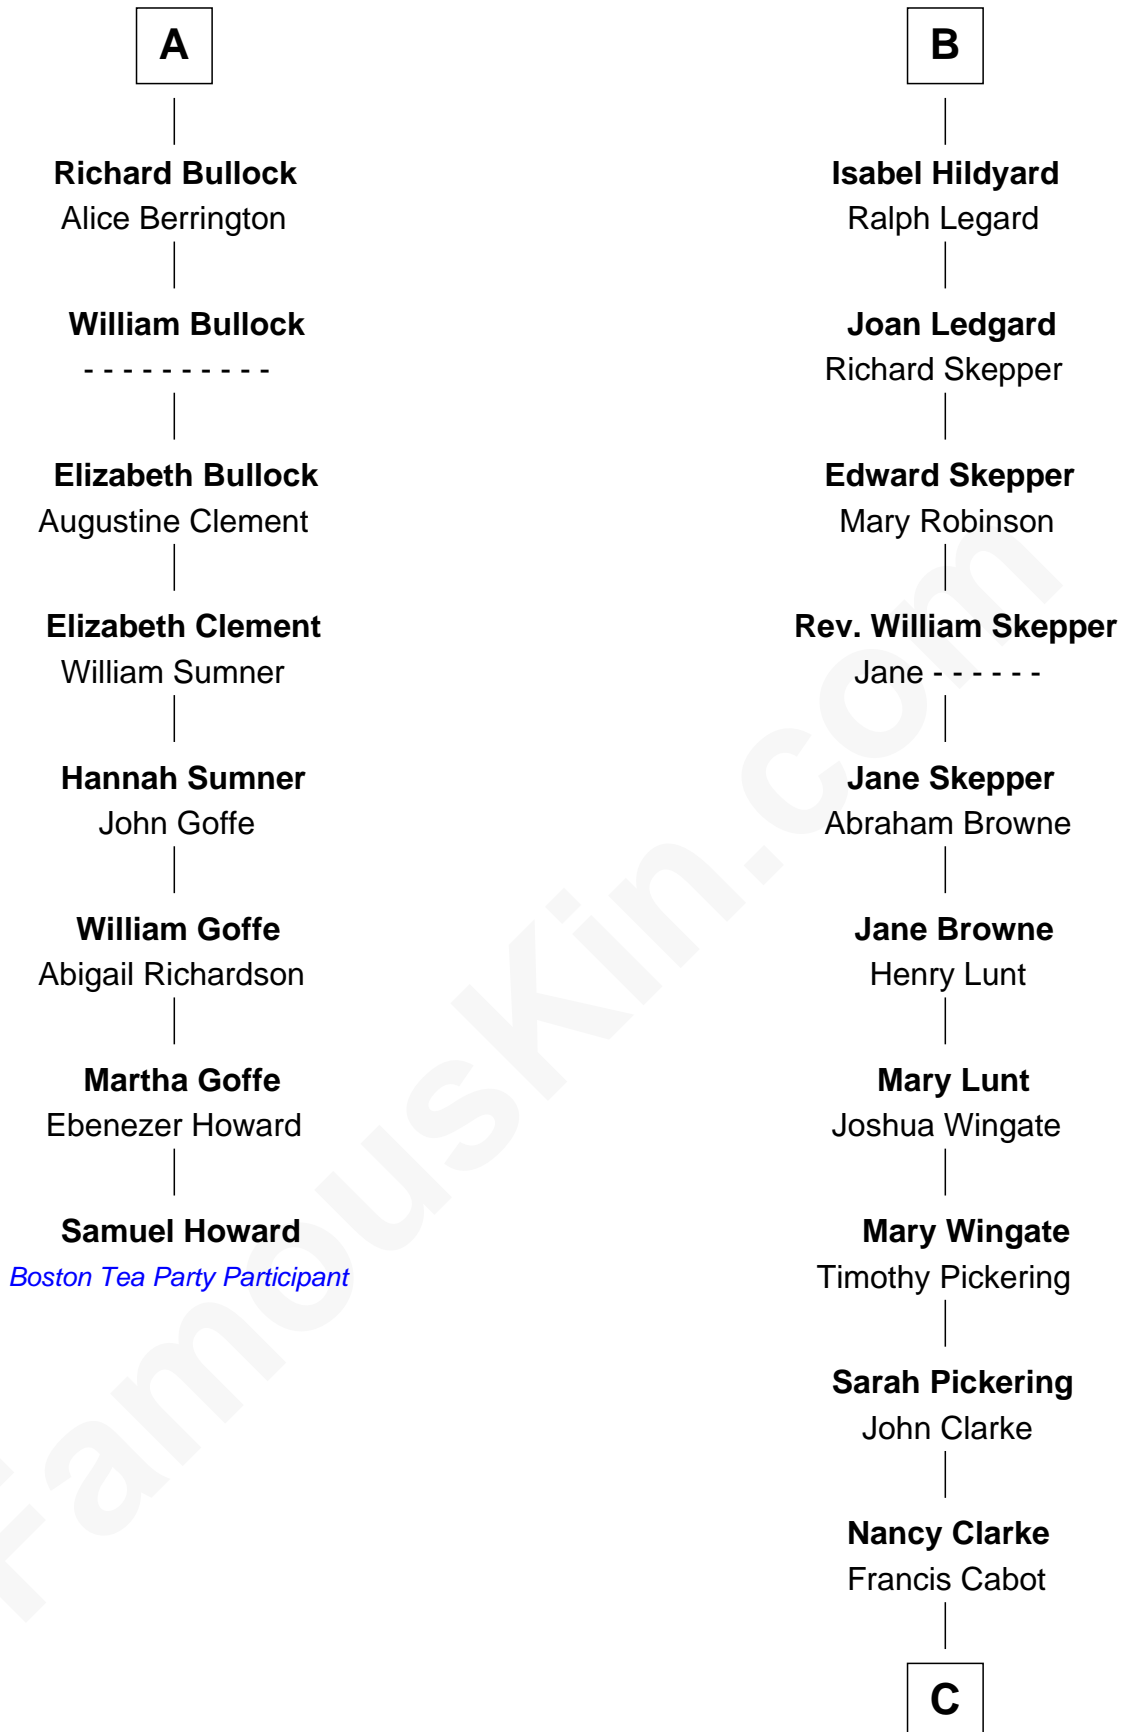

FamousKin.com

Relationship Chart of

Samuel Howard

Boston Tea Party Participant

14th cousin 6 times removed of

Alice (Lee) Roosevelt

First Wife of President Theodore Roosevelt

William de Montagu
Katherine de Grandison

Sibyl de Montagu
Sir Edmund Fitzalan

Philippe Fitzalan
Sir Richard Sergeaux

Alice Sergeaux
Sir Richard de Vere

Sir John de Vere
Elizabeth Howard

Joan de Vere
Sir William Norreys

Margaret Norreys
Gilbert Bullock

Thomas Bullock
Alice Kingsmill

A

Philippa de Montagu
Sir Roger de Mortimer

Edmund Mortimer
Philippa Plantagenet

Elizabeth Mortimer
Sir Henry Percy

Elizabeth Percy
Sir John Clifford

Mary Clifford
Sir Philip Wentworth

Elizabeth Wentworth
Sir Martin de la See

Joan de la See
Sir Piers Hildyard

B

C

—
Mary Ann Cabot
Nathaniel Cabot Lee

—
John Clarke Lee
Harriet Paine Rose

—
George Cabot Lee
Caroline Watts Haskell

—
Alice (Lee) Roosevelt
Wife of President Theodore Roosevelt