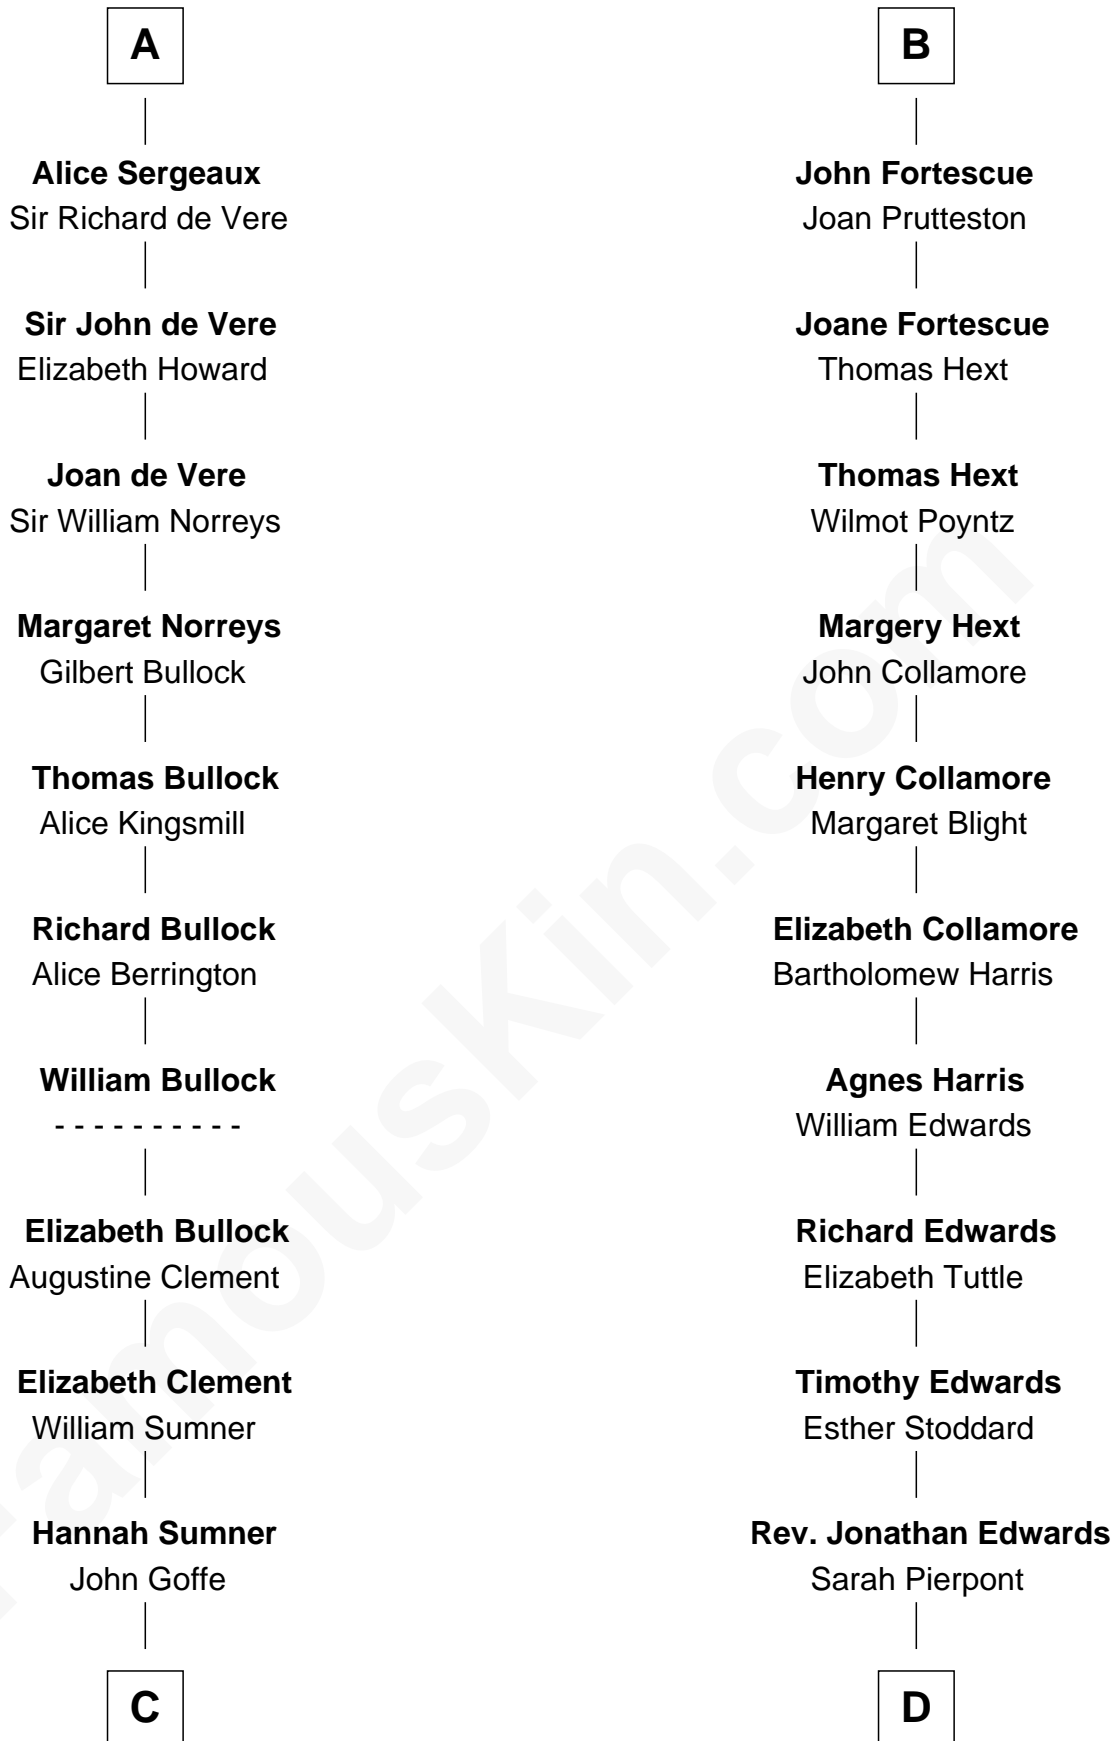

FamousKin.com

Relationship Chart of

Samuel Howard

Boston Tea Party Participant

19th cousin 2 times removed of

Edith (Carow) Roosevelt

First Lady of President Theodore Roosevelt

Sir Geoffrey FitzPiers

Aveline de Clare

C

William Goffe
Abigail Richardson

Martha Goffe
Ebenezer Howard

Samuel Howard
Boston Tea Party Participant

D

Timothy Edwards
Rhoda Ogden

Sarah Edwards
Daniel Tyler

Gen. Daniel Tyler
Emily Lee

Gertrude Elizabeth Tyler
Charles Carow

Edith (Carow) Roosevelt
First Lady of Theodore Roosevelt