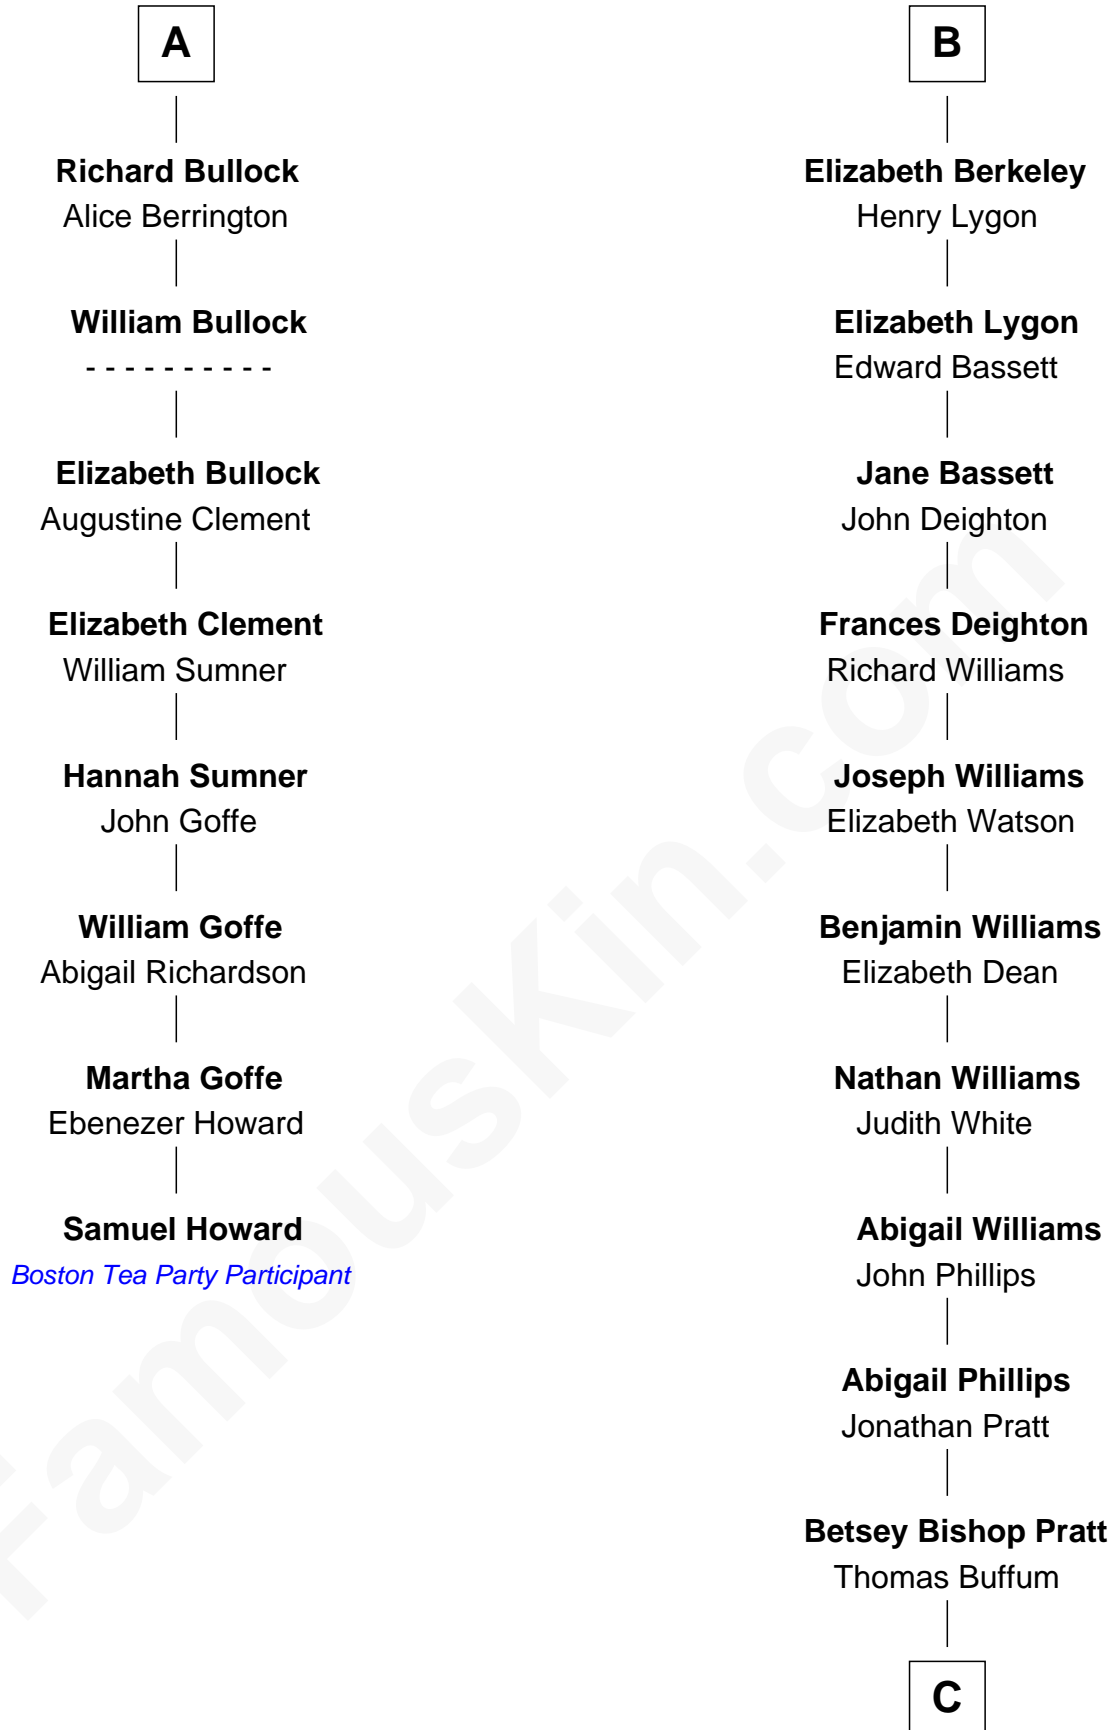

FamousKin.com Relationship Chart of **Samuel Howard**

Boston Tea Party Participant

14th cousin 7 times removed of

James Taylor
Singer-Songwriter

C

Eliza Ann Buffum
Granville Hall Leonard

Emily Roxanna Leonard
Stanford Lyman Haynes

Theodosia Haynes
Alexander Taylor

Dr. Isaac Montrose Taylor
Gertrude Arline Woodard

James Taylor
Singer-Songwriter