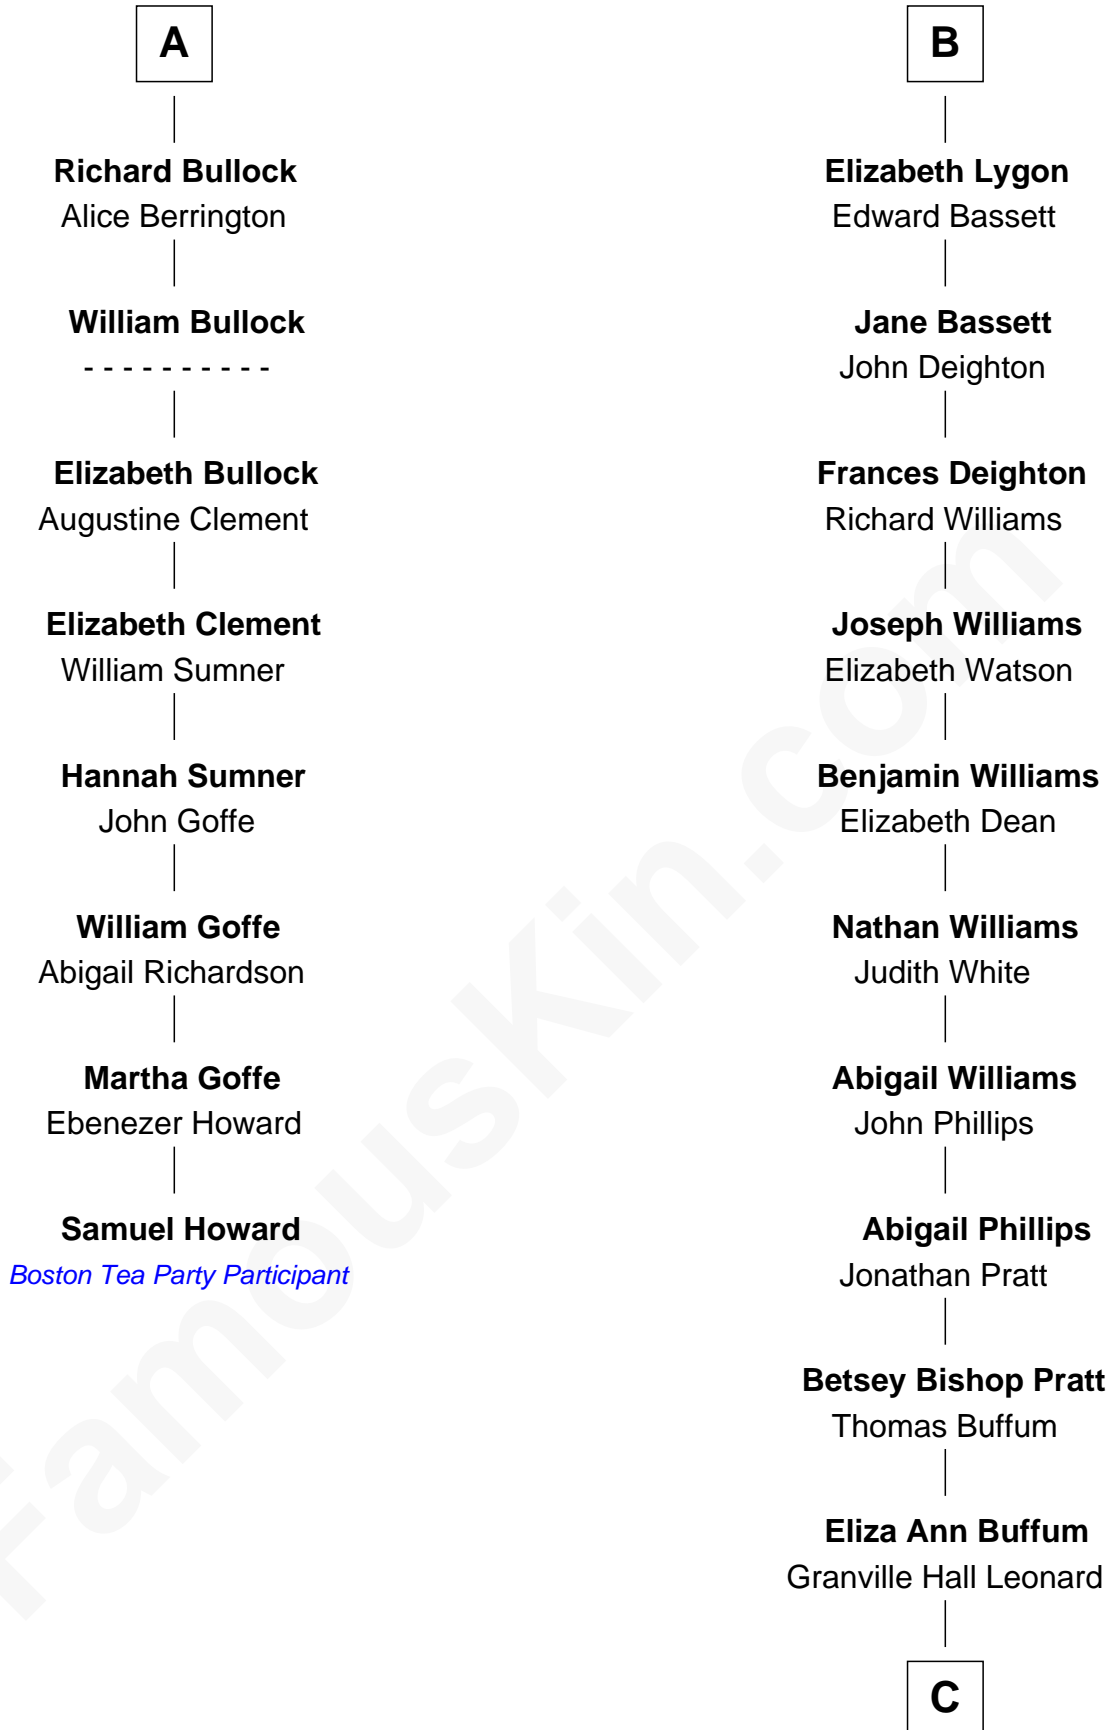

# FamousKin.com Relationship Chart of

**Samuel Howard**

*Boston Tea Party Participant*

14th cousin 6 times removed of

**James Taylor**

*Singer-Songwriter*

C

Emily Roxanna Leonard

Stanford Lyman Haynes

Theodosia Haynes

Alexander Taylor

Dr. Isaac Montrose Taylor

Gertrude Arline Woodard

James Taylor

*Singer-Songwriter*

FamousKin.com