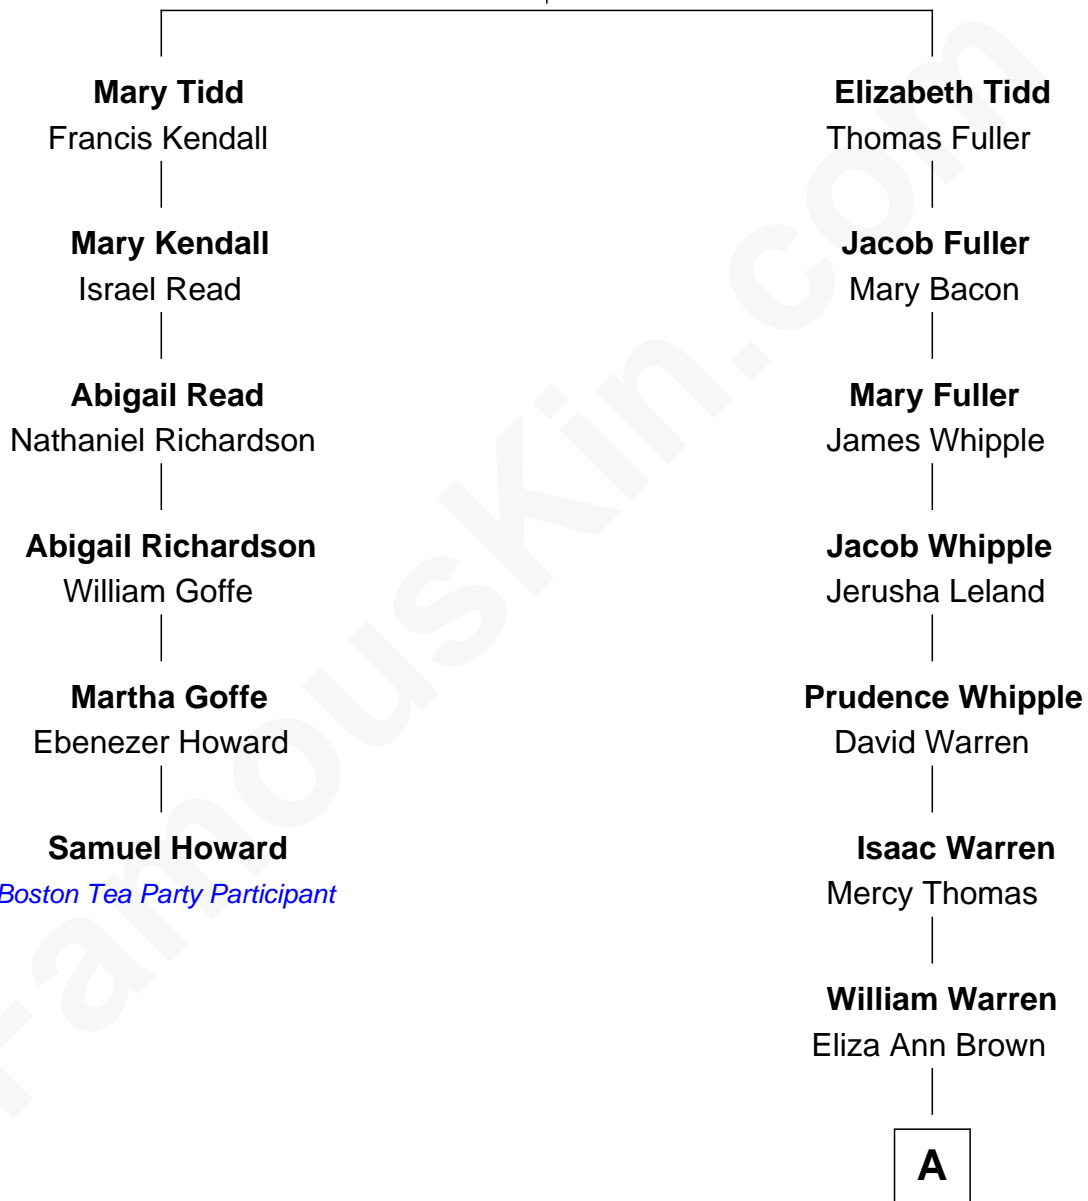

FamousKin.com Relationship Chart of

Samuel Howard

Boston Tea Party Participant

5th cousin 6 times removed of

James Taylor

Singer-Songwriter

John Tidd
Margaret - - - - -

A

Arabelle E. Warren

John Clark Denison

Etta M. Denison

Henry Woodard

Henry Herman Woodard

Ella Angelique Knox

Gertrude Arline Woodard

Dr. Isaac Montrose Taylor