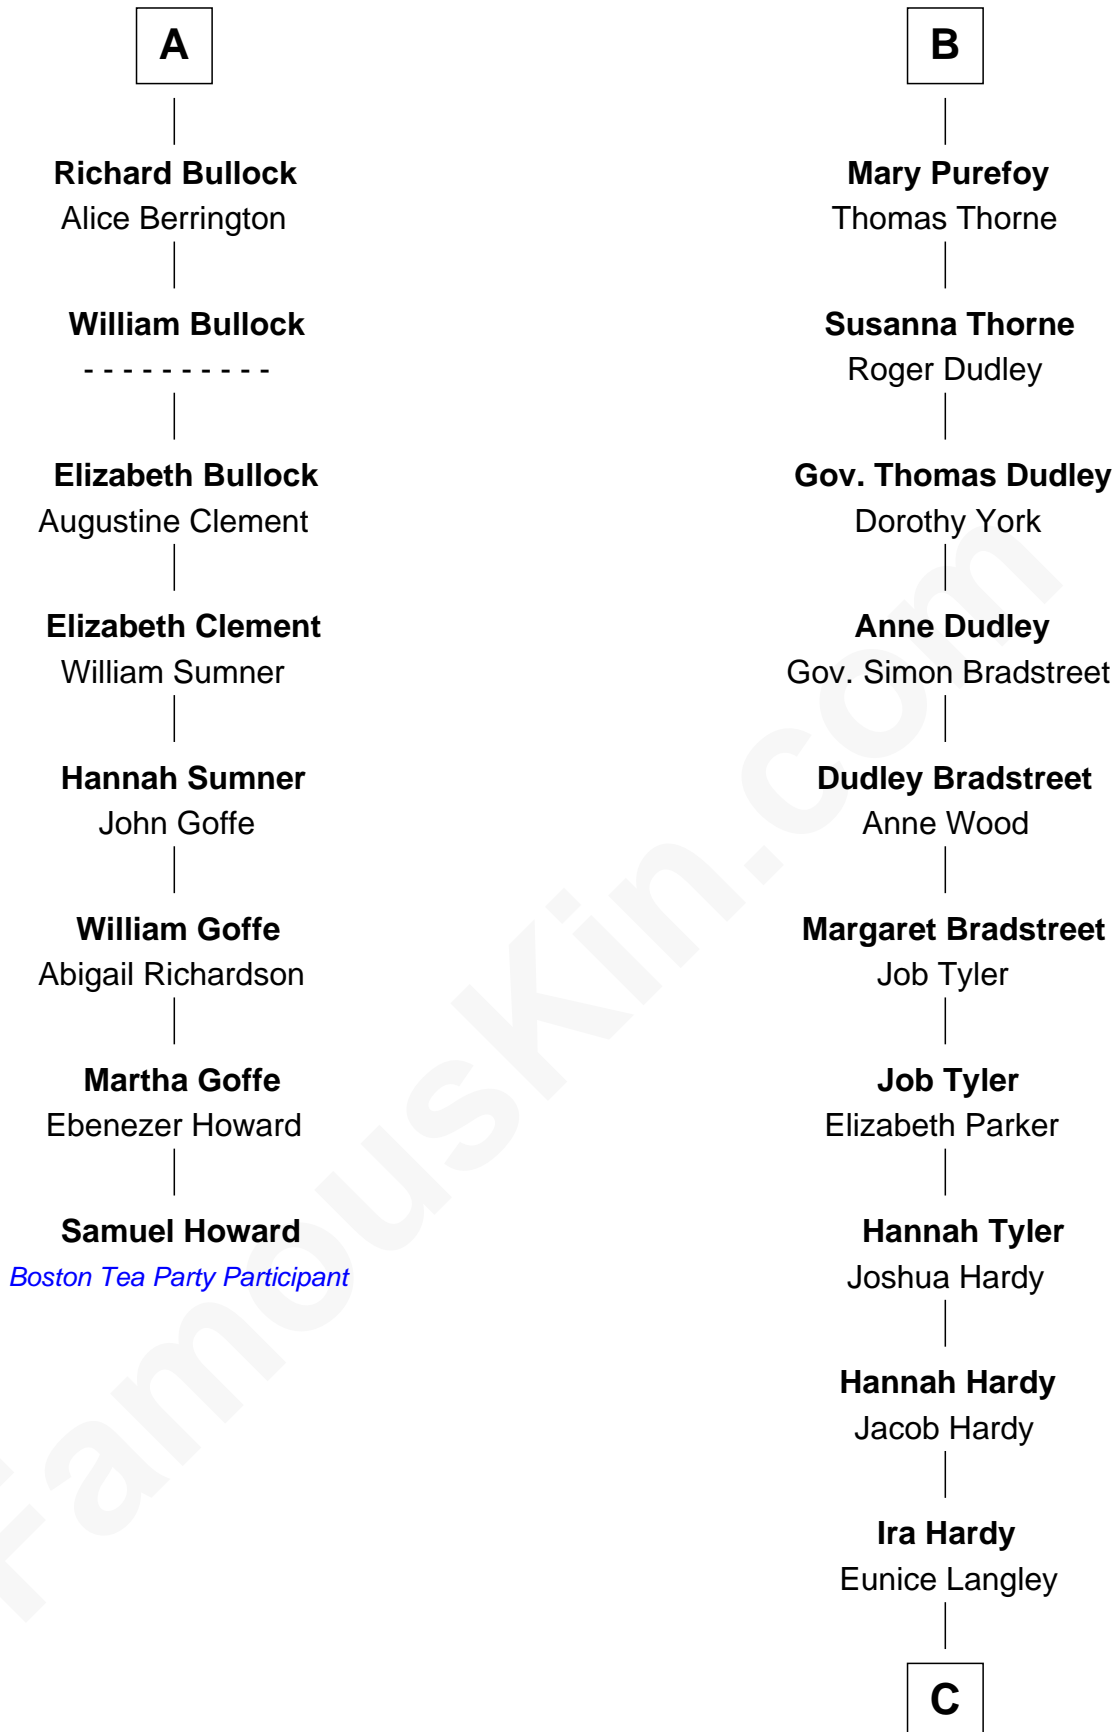

FamousKin.com Relationship Chart of

Samuel Howard

Boston Tea Party Participant

14th cousin 7 times removed of

James Taylor

Singer-Songwriter

Sir John Howard

Alice de Bois

C

—
Lovercia L. Hardy

Willard Knox
—

Fred Charles Knox

Ruth Elizabeth Collins
—

Ella Angelique Knox

Henry Herman Woodard
—

Gertrude Arline Woodard

Dr. Isaac Montrose Taylor
—

James Taylor

Singer-Songwriter

FamousKin.com