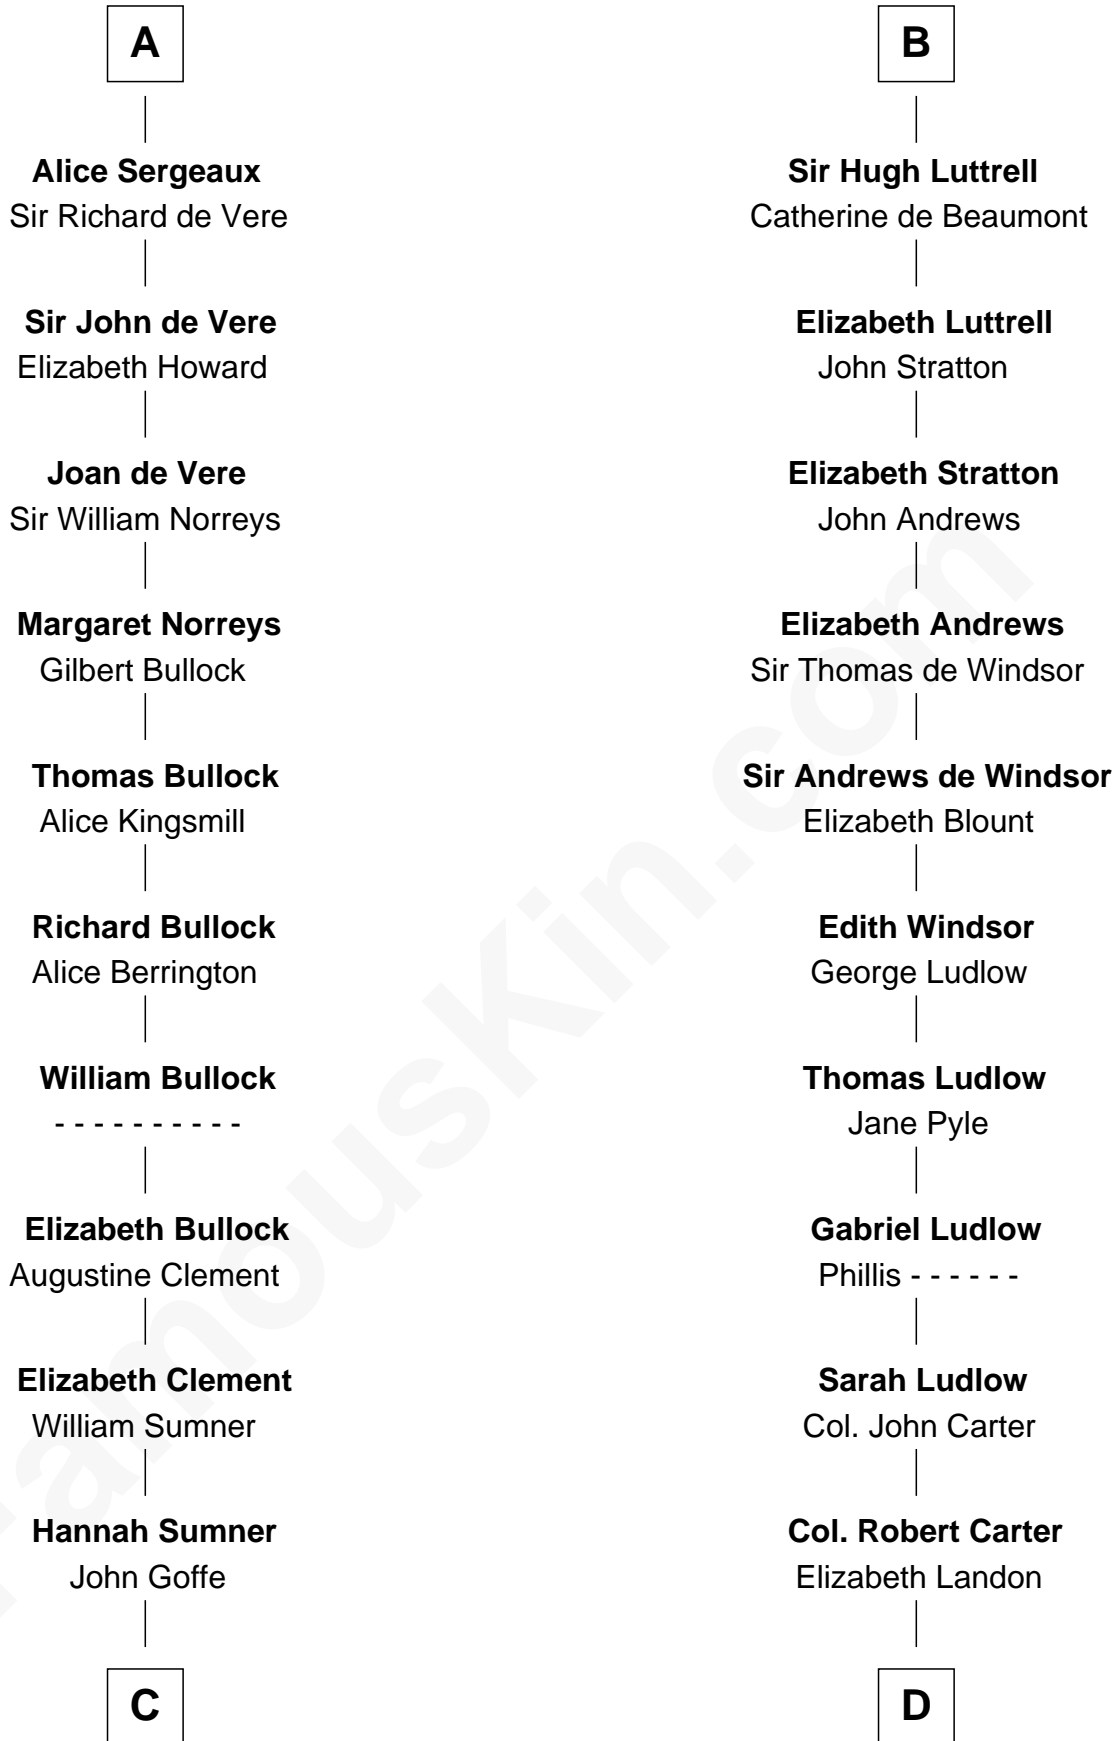

FamousKin.com Relationship Chart of

Samuel Howard

Boston Tea Party Participant

18th cousin 1 time removed of

Carter Braxton

Signer of the Declaration of Independence

Sir Geoffrey FitzPiers

*with wife
Aveline de Clare*

Sir Hugh de Courtnay

Philippe Fitzalan

Sir Richard Sergeaux

Elizabeth de Courtnay

Sir Andrew Luttrell

A

B

C

William Goffe
Abigail Richardson

Martha Goffe
Ebenezer Howard

Samuel Howard
Boston Tea Party Participant

D

Mary Carter
George Braxton

Carter Braxton
Signer of Declaration of Independence

FamousKin.com