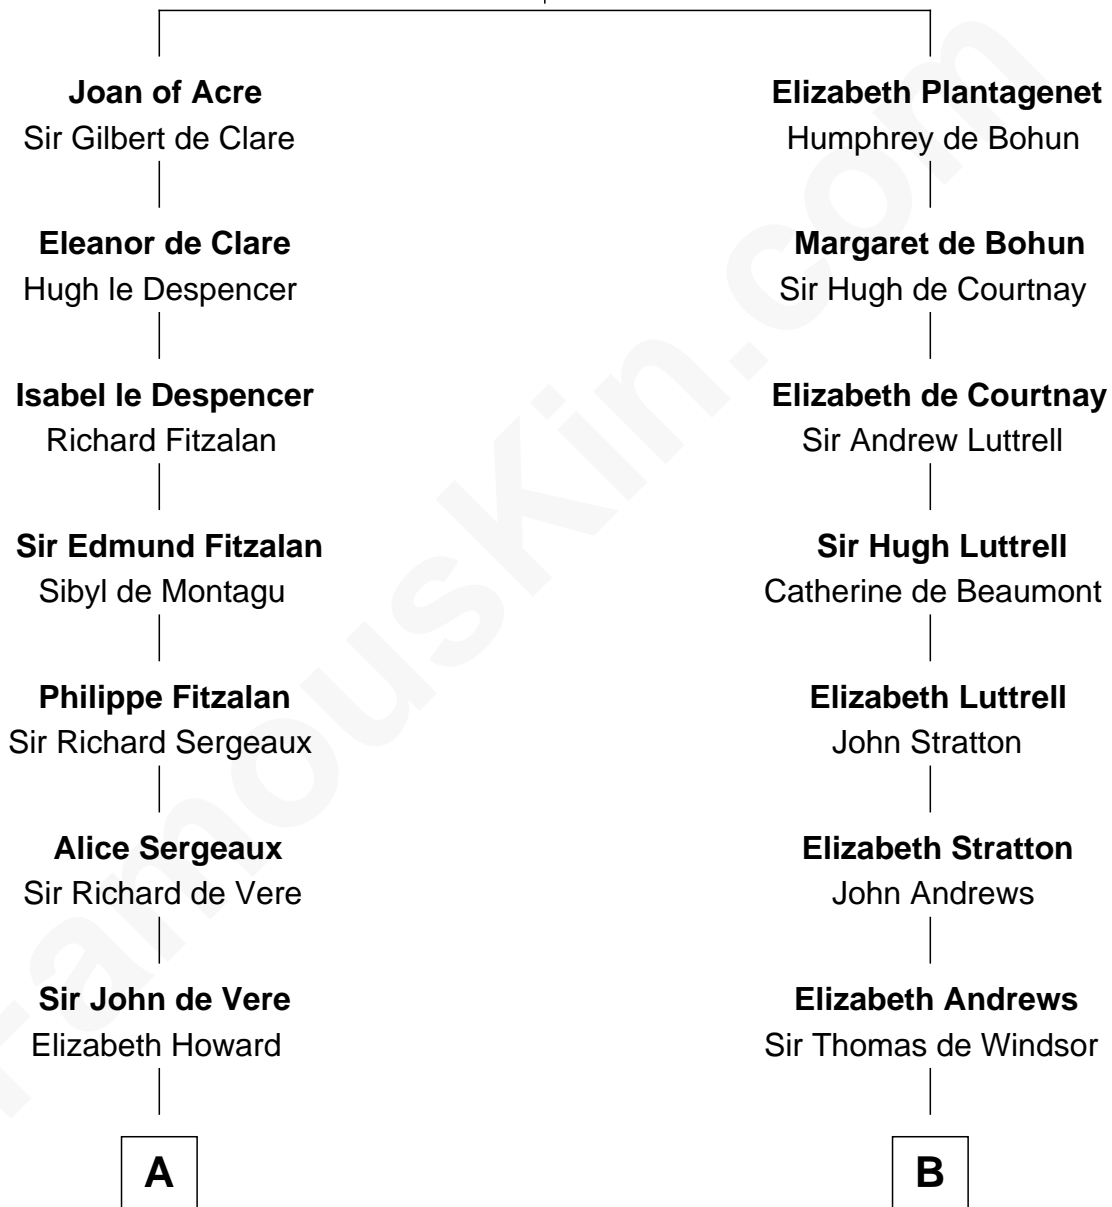

FamousKin.com

Relationship Chart of

Samuel Howard

Boston Tea Party Participant

14th cousin 3 times removed of

Carter Braxton

Signer of the Declaration of Independence

King Edward I
Eleanor of Castile

A

Joan de Vere
Sir William Norreys

Margaret Norreys
Gilbert Bullock

Thomas Bullock
Alice Kingsmill

Richard Bullock
Alice Berrington

William Bullock

Elizabeth Bullock
Augustine Clement

Elizabeth Clement
William Sumner

Hannah Sumner
John Goffe

William Goffe
Abigail Richardson

Martha Goffe
Ebenezer Howard

Samuel Howard
Boston Tea Party Participant

B

Sir Andrews de Windsor
Elizabeth Blount

Edith Windsor
George Ludlow

Thomas Ludlow
Jane Pyle