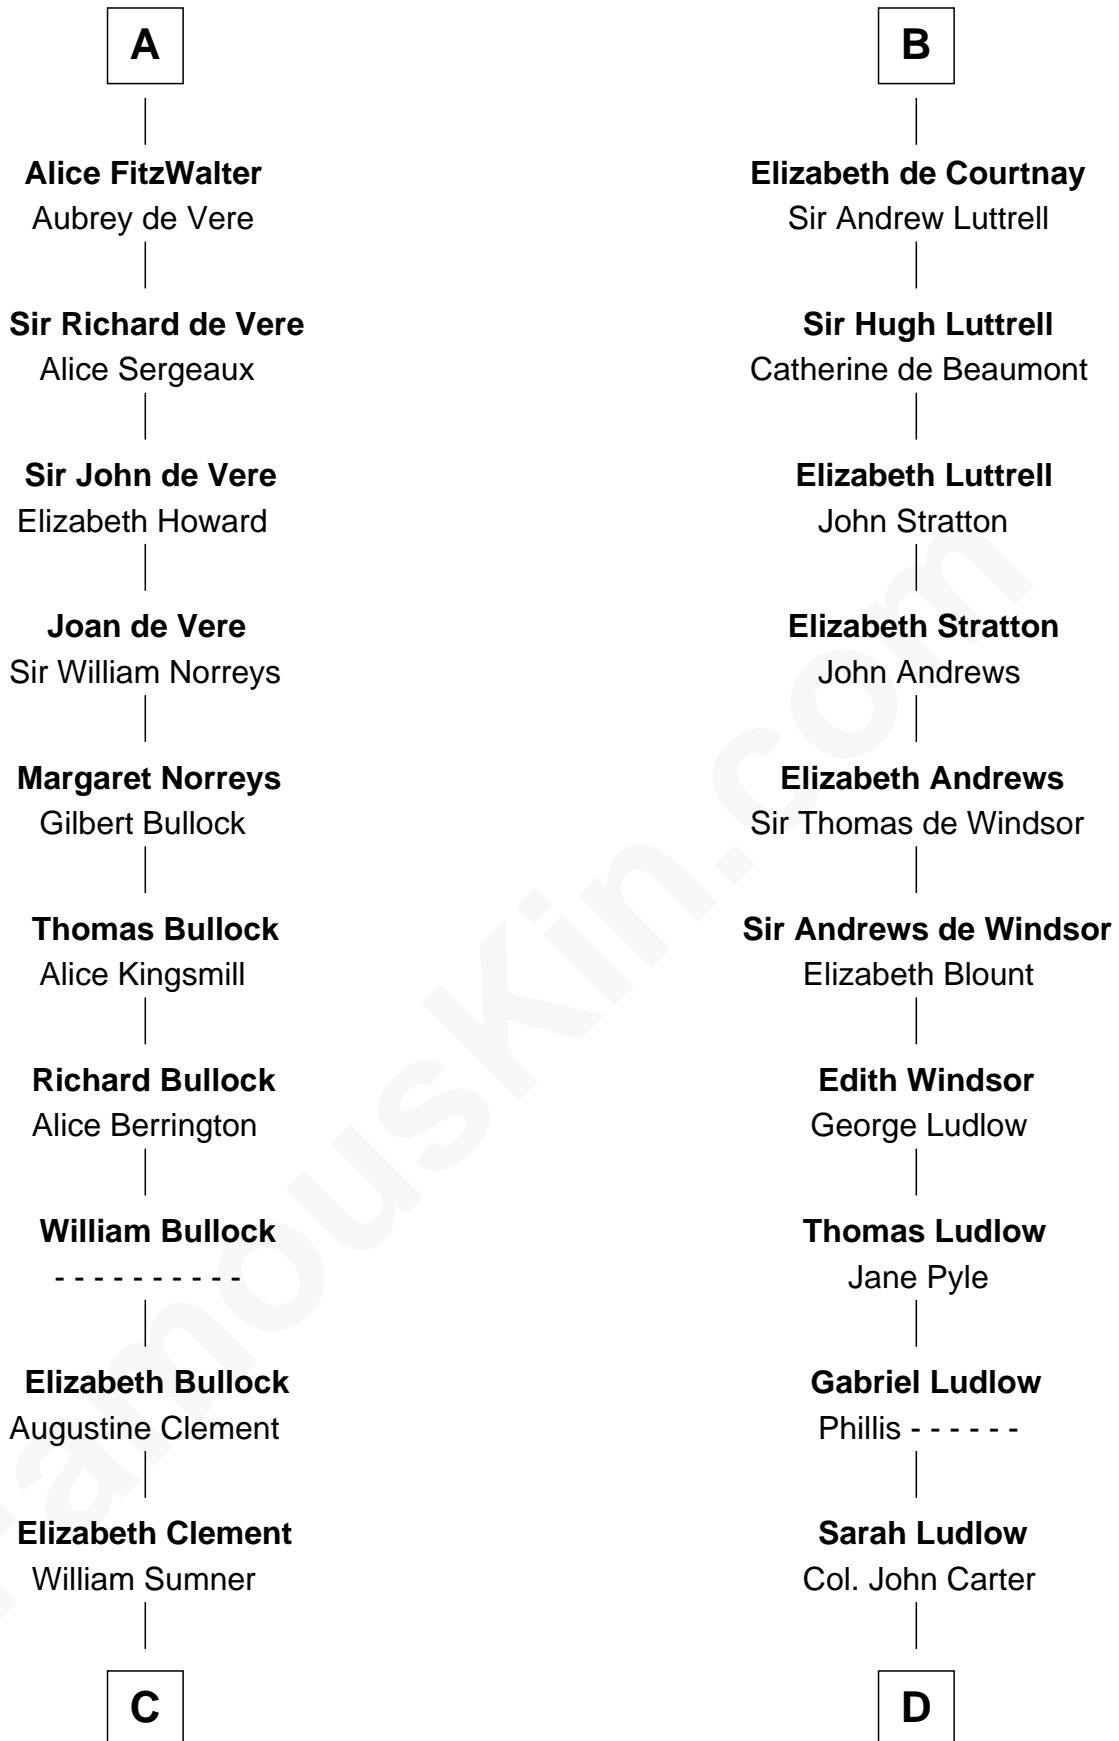

FamousKin.com

Relationship Chart of

Samuel Howard

Boston Tea Party Participant

19th cousin 1 time removed of

Carter Braxton

Signer of the Declaration of Independence

C

Hannah Sumner

John Goffe

William Goffe

Abigail Richardson

Martha Goffe

Ebenezer Howard

Samuel Howard

Boston Tea Party Participant

D

Col. Robert Carter

Elizabeth Landon

Mary Carter

George Braxton

Carter Braxton

Signer of Declaration of Independence

FamousKin.com