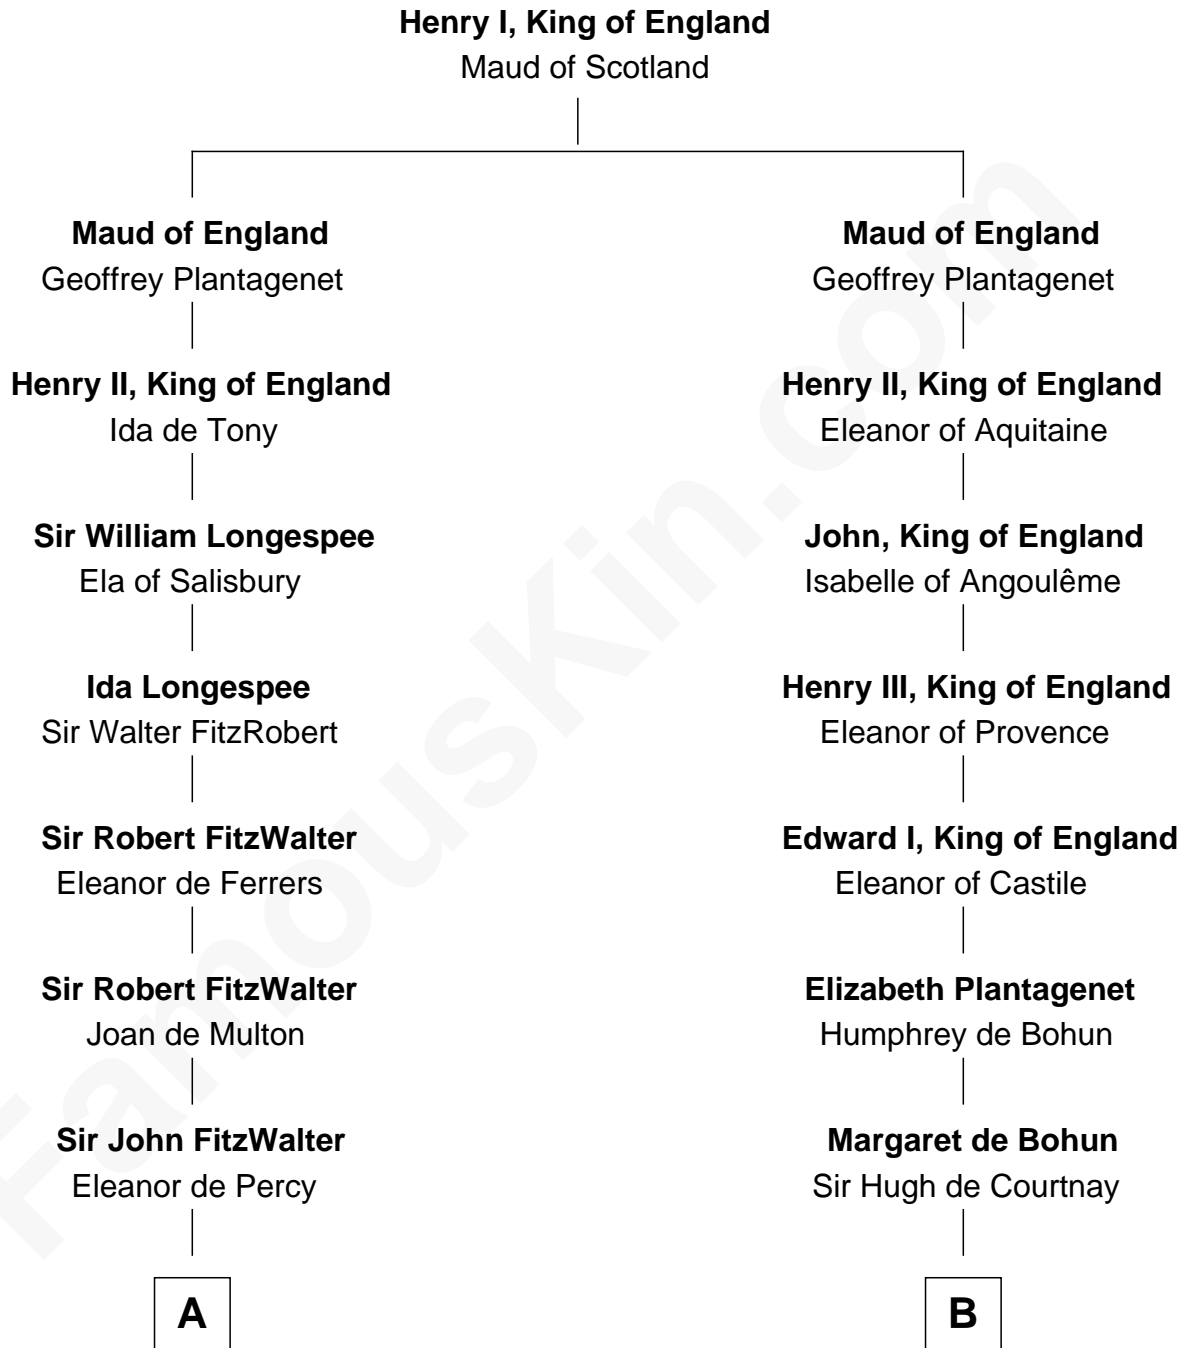

FamousKin.com

Relationship Chart of

Samuel Howard

Boston Tea Party Participant

19th cousin 1 time removed of

Carter Braxton

Signer of the Declaration of Independence

C

Hannah Sumner

John Goffe

William Goffe

Abigail Richardson

Martha Goffe

Ebenezer Howard

Samuel Howard

Boston Tea Party Participant

D

Col. Robert Carter

Elizabeth Landon

Mary Carter

George Braxton

Carter Braxton

Signer of Declaration of Independence

FamousKin.com