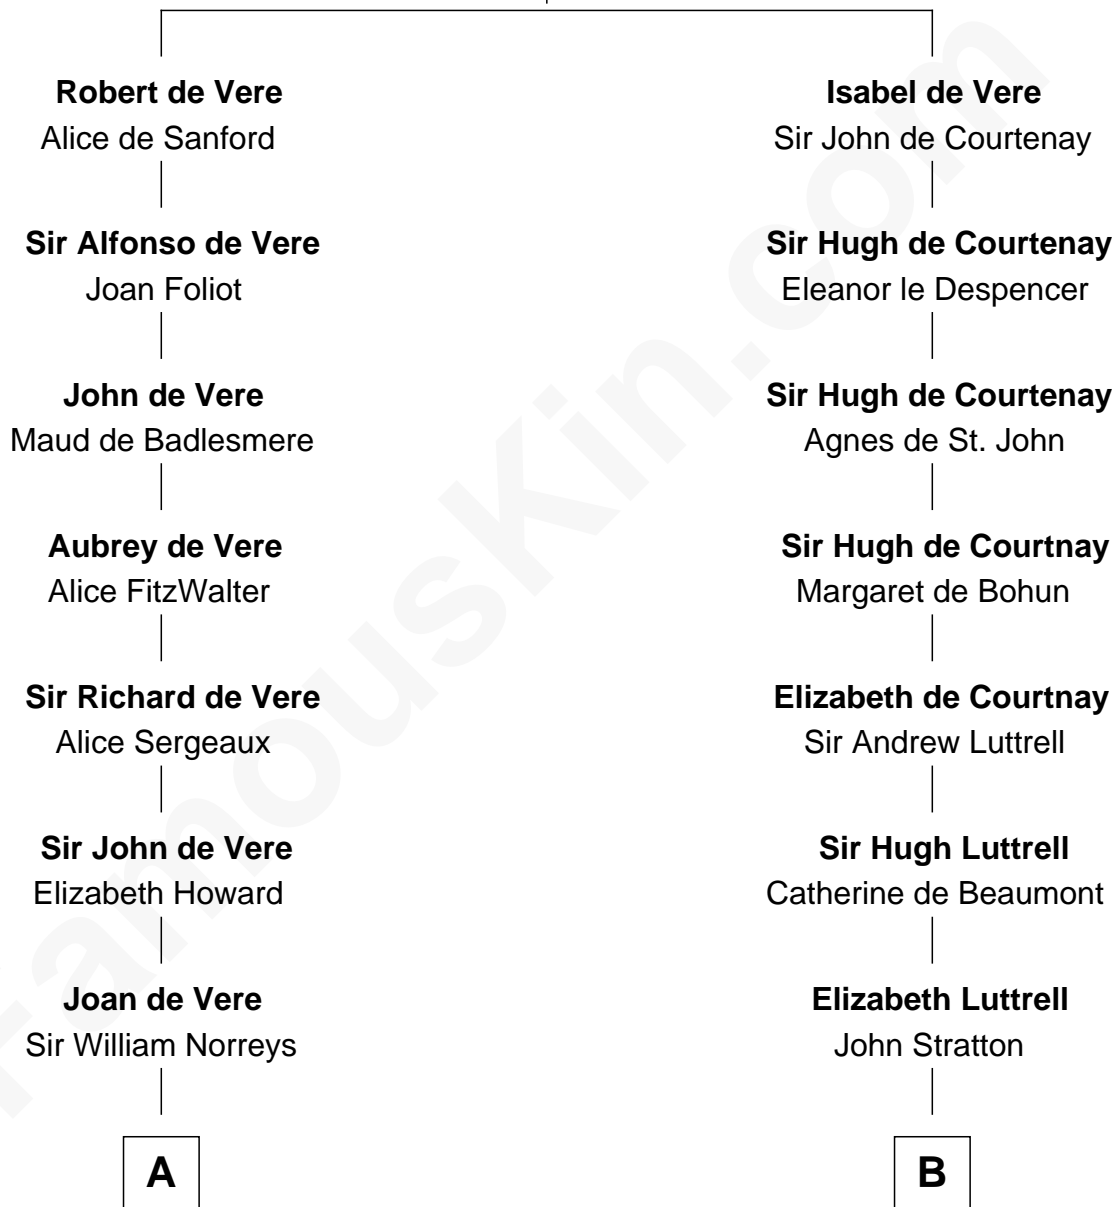

## Relationship Chart of

**Samuel Howard**

*Boston Tea Party Participant*

16th cousin of

**Carter Braxton**

*Signer of the Declaration of Independence*

**Hugh de Vere**  
Hawise de Quincy

**A**

**Margaret Norreys**

Gilbert Bullock

**Thomas Bullock**

Alice Kingsmill

**Richard Bullock**

Alice Berrington

**William Bullock**

-----