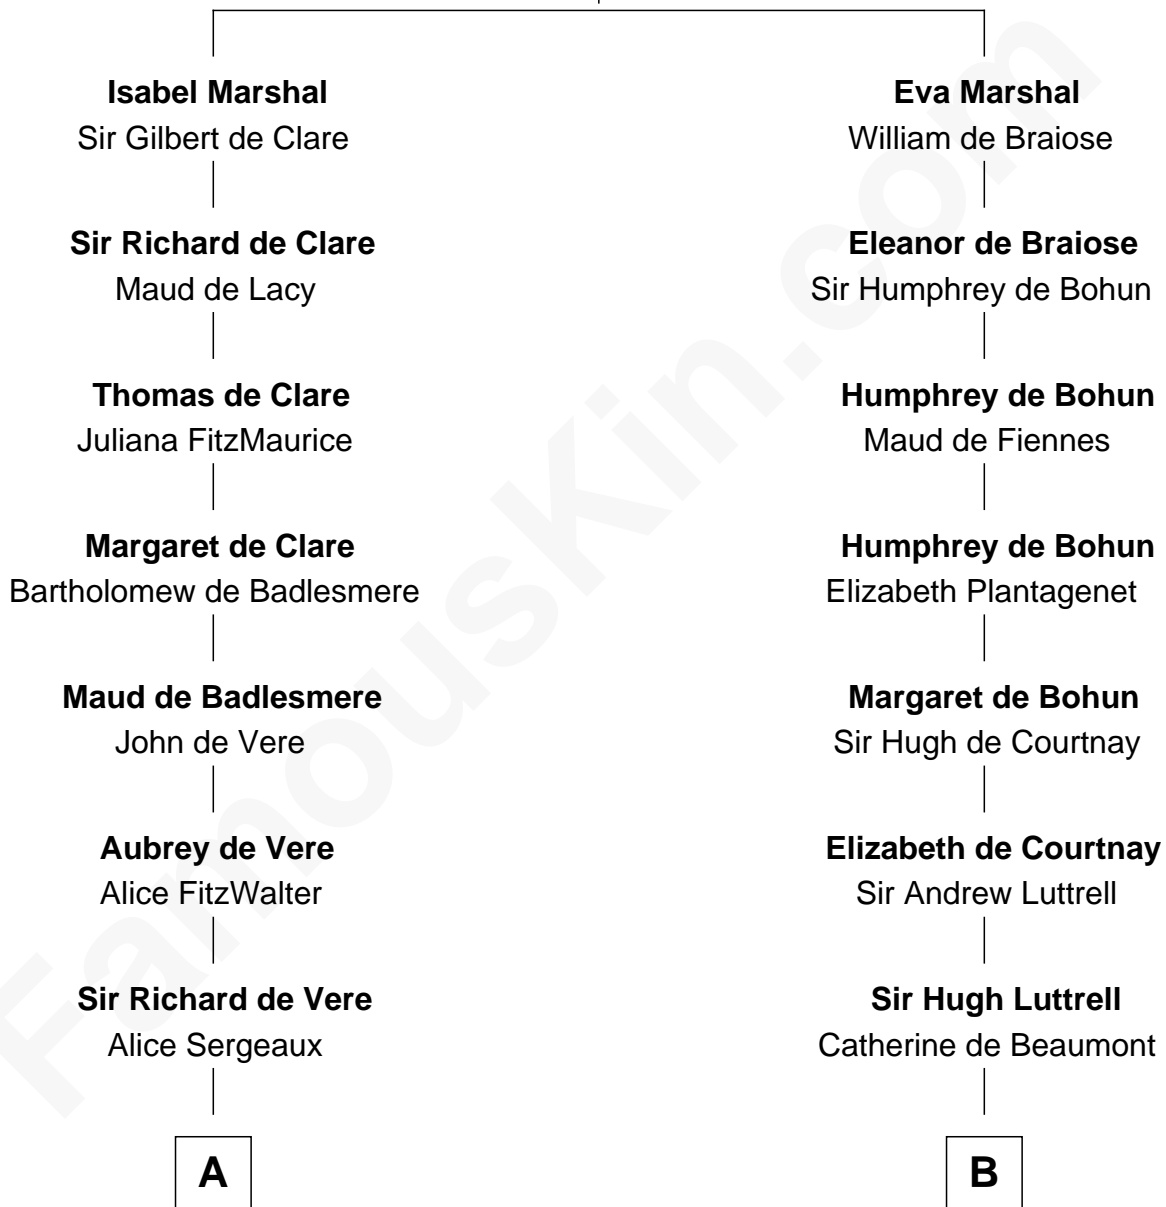

FamousKin.com

Relationship Chart of

Samuel Howard

Boston Tea Party Participant

17th cousin 1 time removed of

Carter Braxton

Signer of the Declaration of Independence

Sir William Marshal

Isabel de Clare

C

—
Martha Goffe
Ebenezer Howard

—
Samuel Howard
Boston Tea Party Participant

FamousKin.com