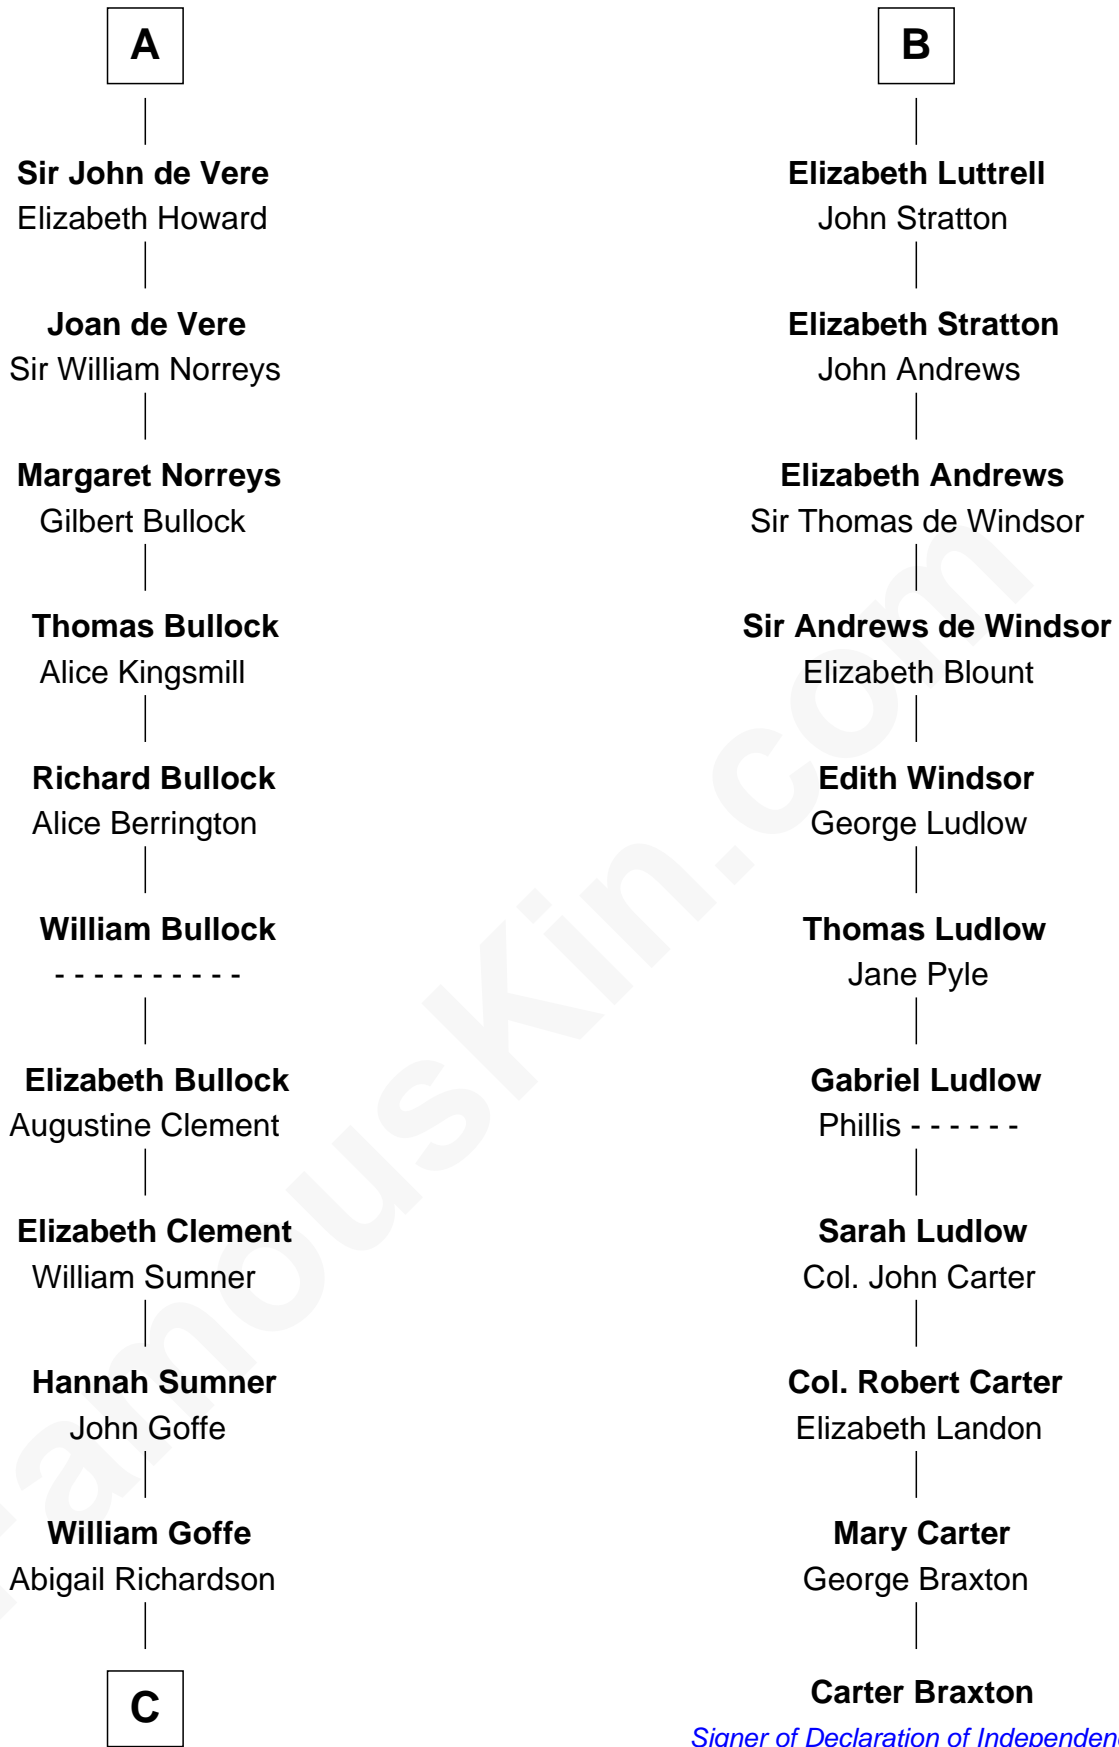

FamousKin.com

Relationship Chart of

Samuel Howard

Boston Tea Party Participant

17th cousin 1 time removed of

Carter Braxton

Signer of the Declaration of Independence

Sir William Marshal

Isabel de Clare

C

—
Martha Goffe
Ebenezer Howard

—
Samuel Howard
Boston Tea Party Participant

FamousKin.com