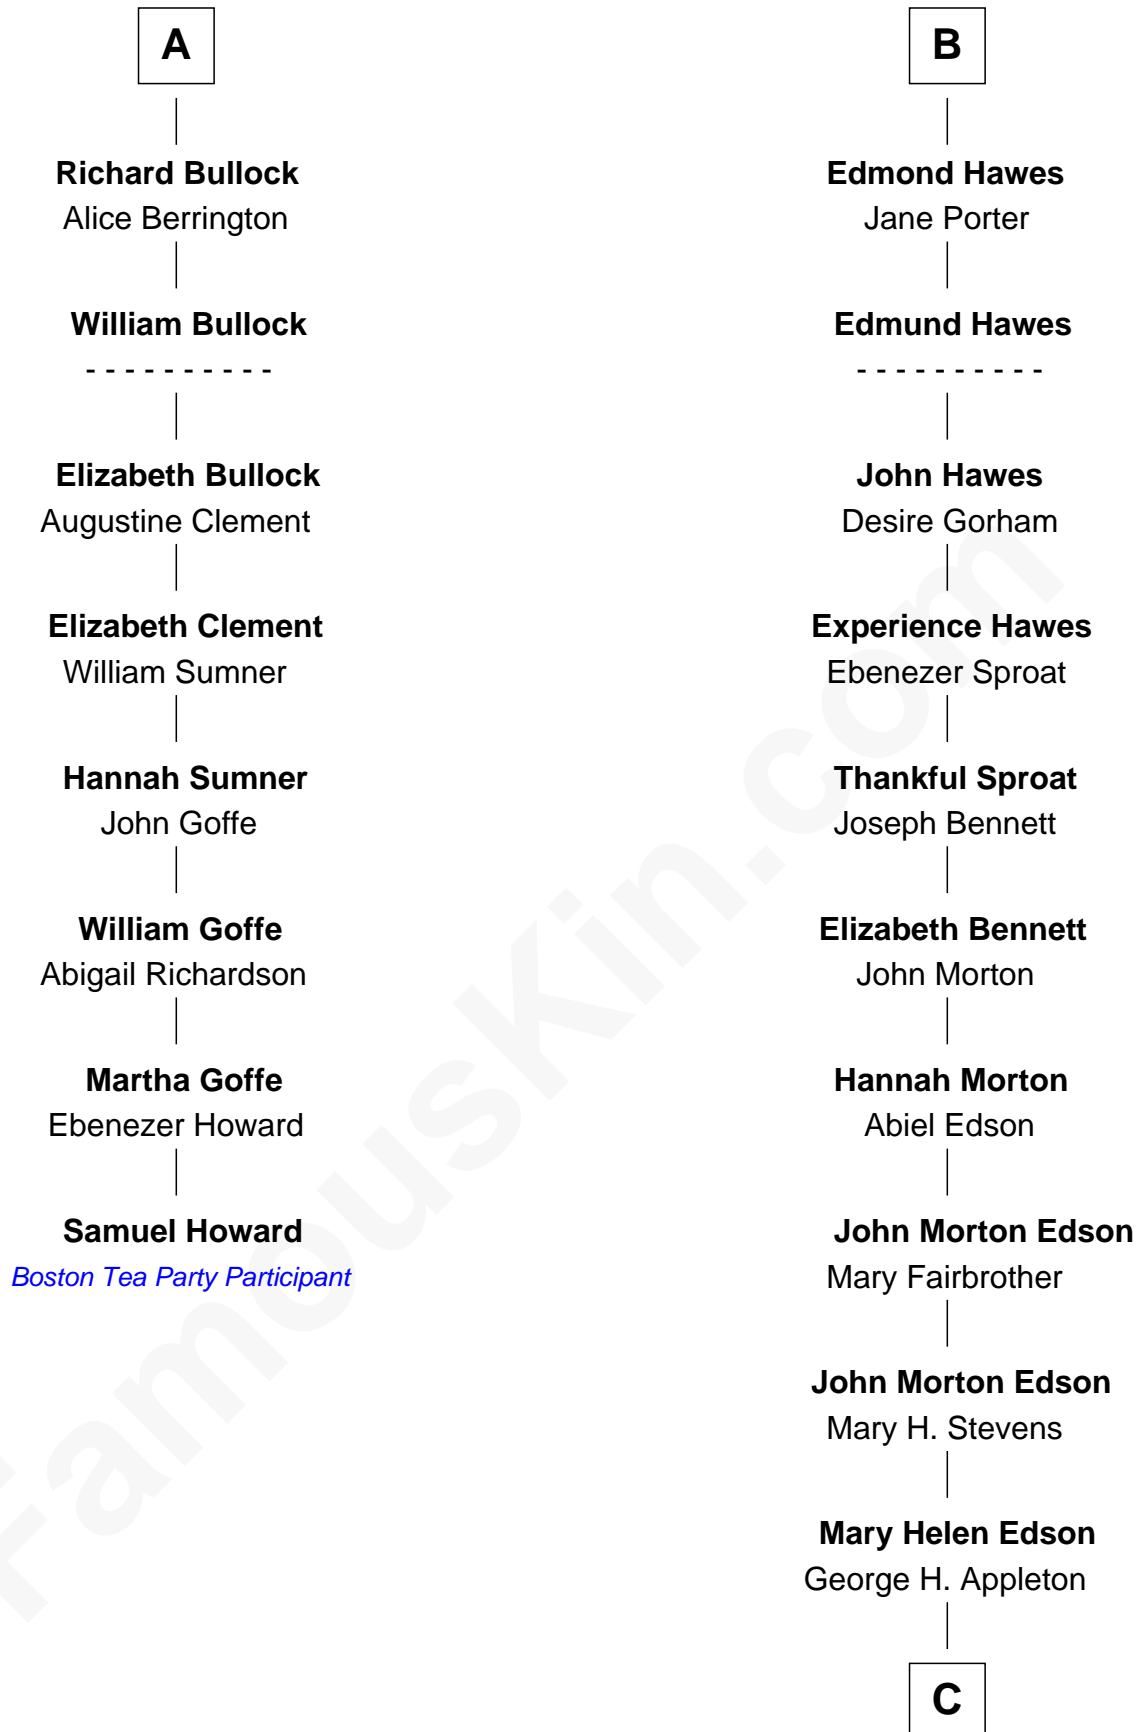

FamousKin.com Relationship Chart of

Samuel Howard

Boston Tea Party Participant

14th cousin 6 times removed of

Marie-Chantal Miller

Crown Princess of Greece

Sir John Howard

Alice de Bois

Sir Robert Howard

Margaret de Scales

Sir John Howard

Margaret de Plaiz

Sir John Howard

Joan Walton

Elizabeth Howard

Sir John de Vere

Joan de Vere

Sir William Norreys

Margaret Norreys

Gilbert Bullock

Thomas Bullock

Alice Kingsmill

A

Joan Howard

Katherine Lampeck

Elizabeth Brome

Thomas Hawes

William Hawes

Ursula Colles

B

C

Blanche Louise Appleton