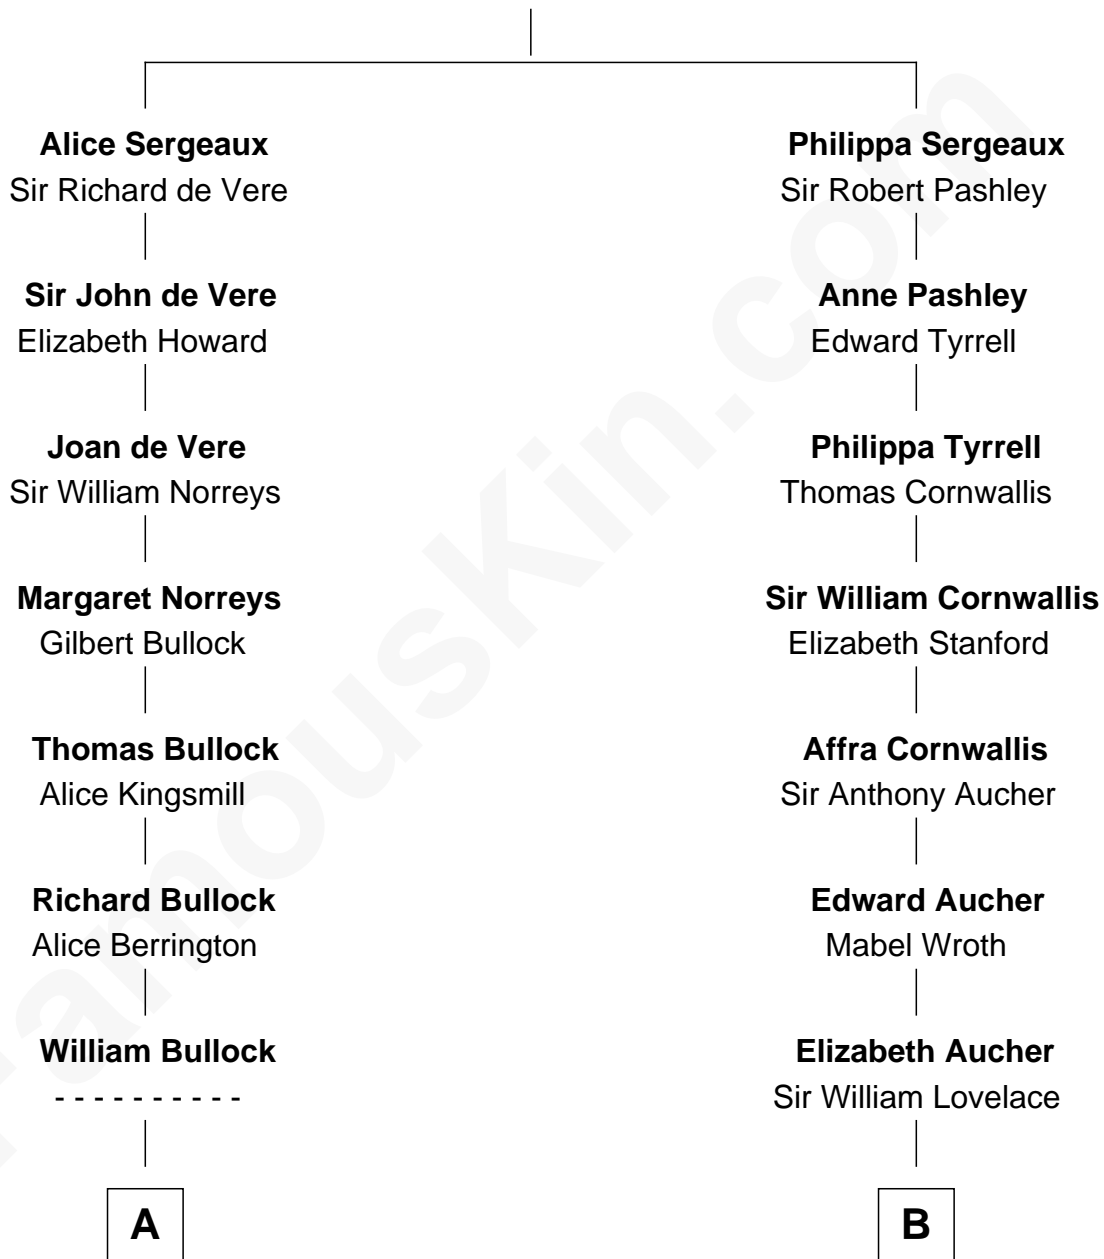

# FamousKin.com Relationship Chart of

**Samuel Howard**

*Boston Tea Party Participant*

12th cousin 1 time removed of

**James Madison**

*4th U.S. President*

**Sir Richard Sergeaux**

Philippe Fitzalan

**A**

**Elizabeth Bullock**  
Augustine Clement

**Elizabeth Clement**  
William Sumner

**Hannah Sumner**  
John Goffe

**William Goffe**  
Abigail Richardson

**Martha Goffe**  
Ebenezer Howard

**Samuel Howard**  
*Boston Tea Party Participant*

**B**

**Sir William Lovelace**  
Anne Barne

**Anne Lovelace**  
Rev. John Gorsuch

**Ann Gorsuch**  
Thomas Todd

**Isabella Todd**  
John Madison

**Ambrose Madison**  
Frances Taylor

**James Madison**  
Eleanor Rose Conway

**James Madison**  
*4th U.S. President*