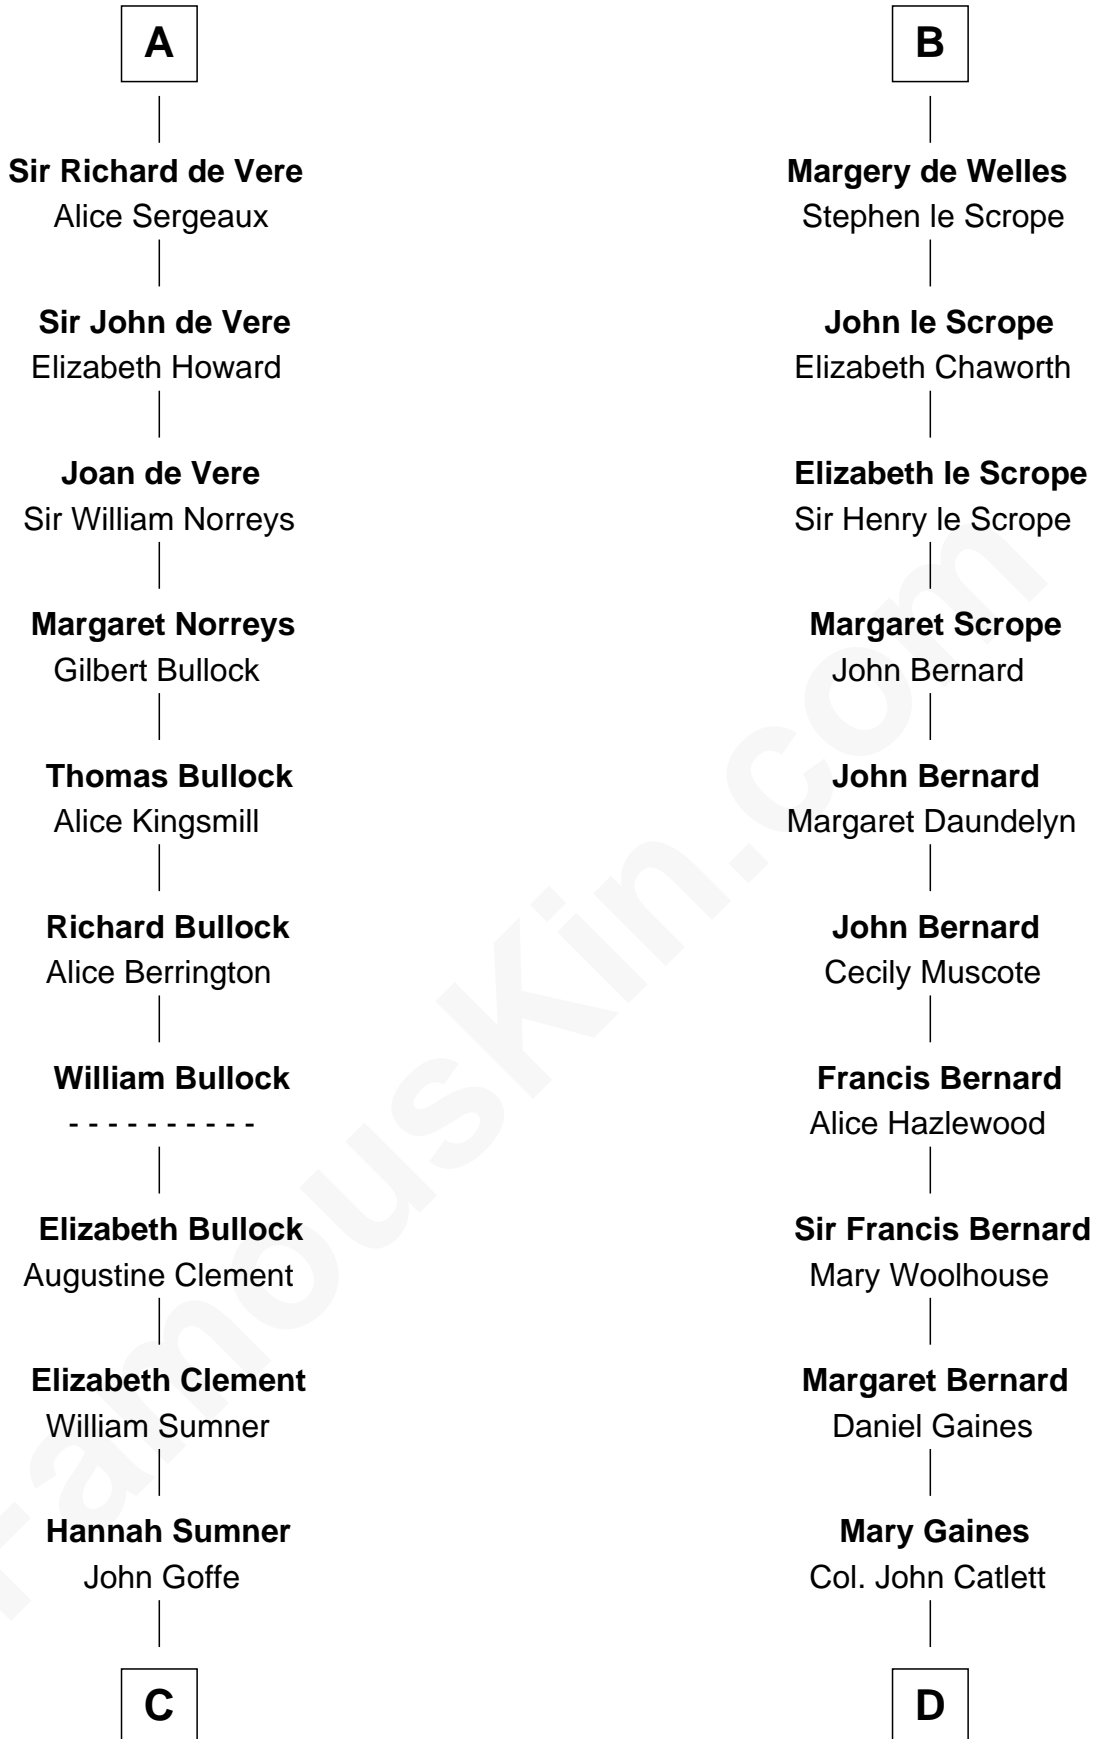

FamousKin.com Relationship Chart of

Samuel Howard

Boston Tea Party Participant

19th cousin of

James Madison

4th U.S. President

Robert Fitzrichard

Maud de St. Liz

C

William Goffe
Abigail Richardson

Martha Goffe
Ebenezer Howard

Samuel Howard
Boston Tea Party Participant

D

Rebecca Catlett
Francis Conway

Eleanor Rose Conway
James Madison

James Madison
4th U.S. President