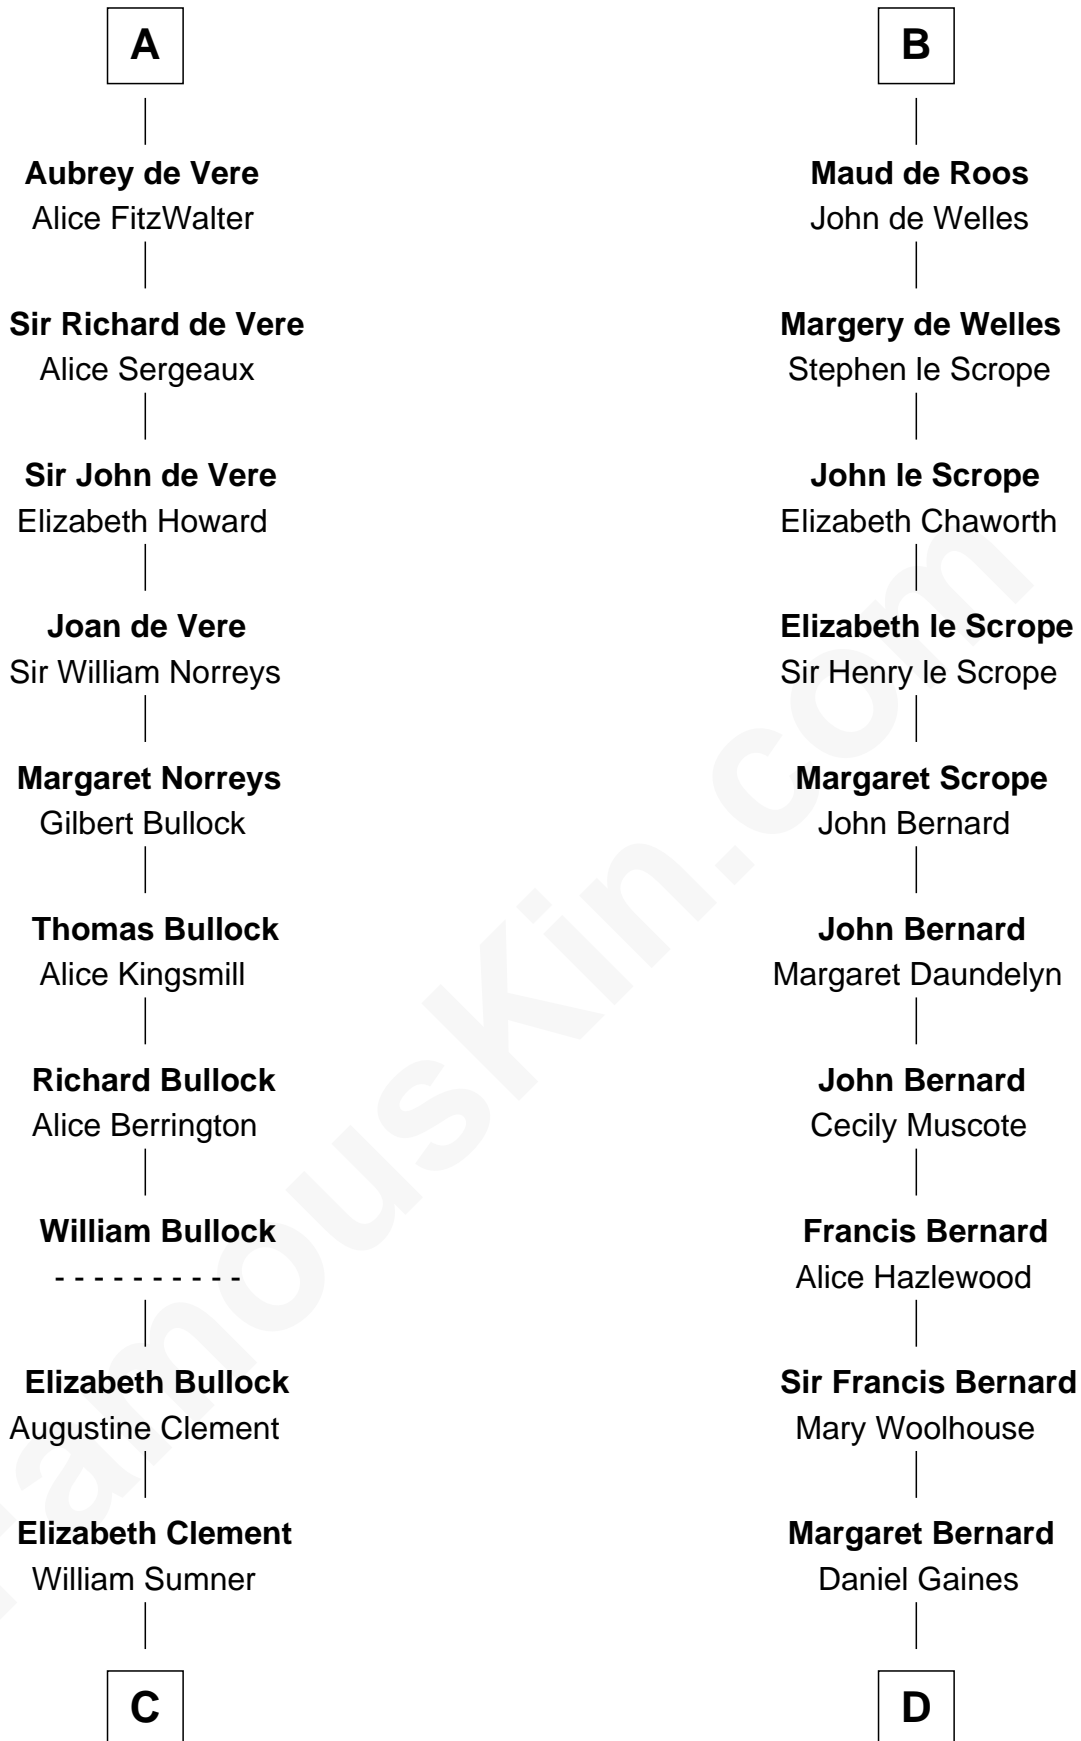

FamousKin.com Relationship Chart of

Samuel Howard

Boston Tea Party Participant

20th cousin of

James Madison

4th U.S. President

Simon I de St. Liz
Maud of Northumberland

C

Hannah Sumner

John Goffe

William Goffe

Abigail Richardson

Martha Goffe

Ebenezer Howard

Samuel Howard

Boston Tea Party Participant

4th U.S. President

FamousKin.com