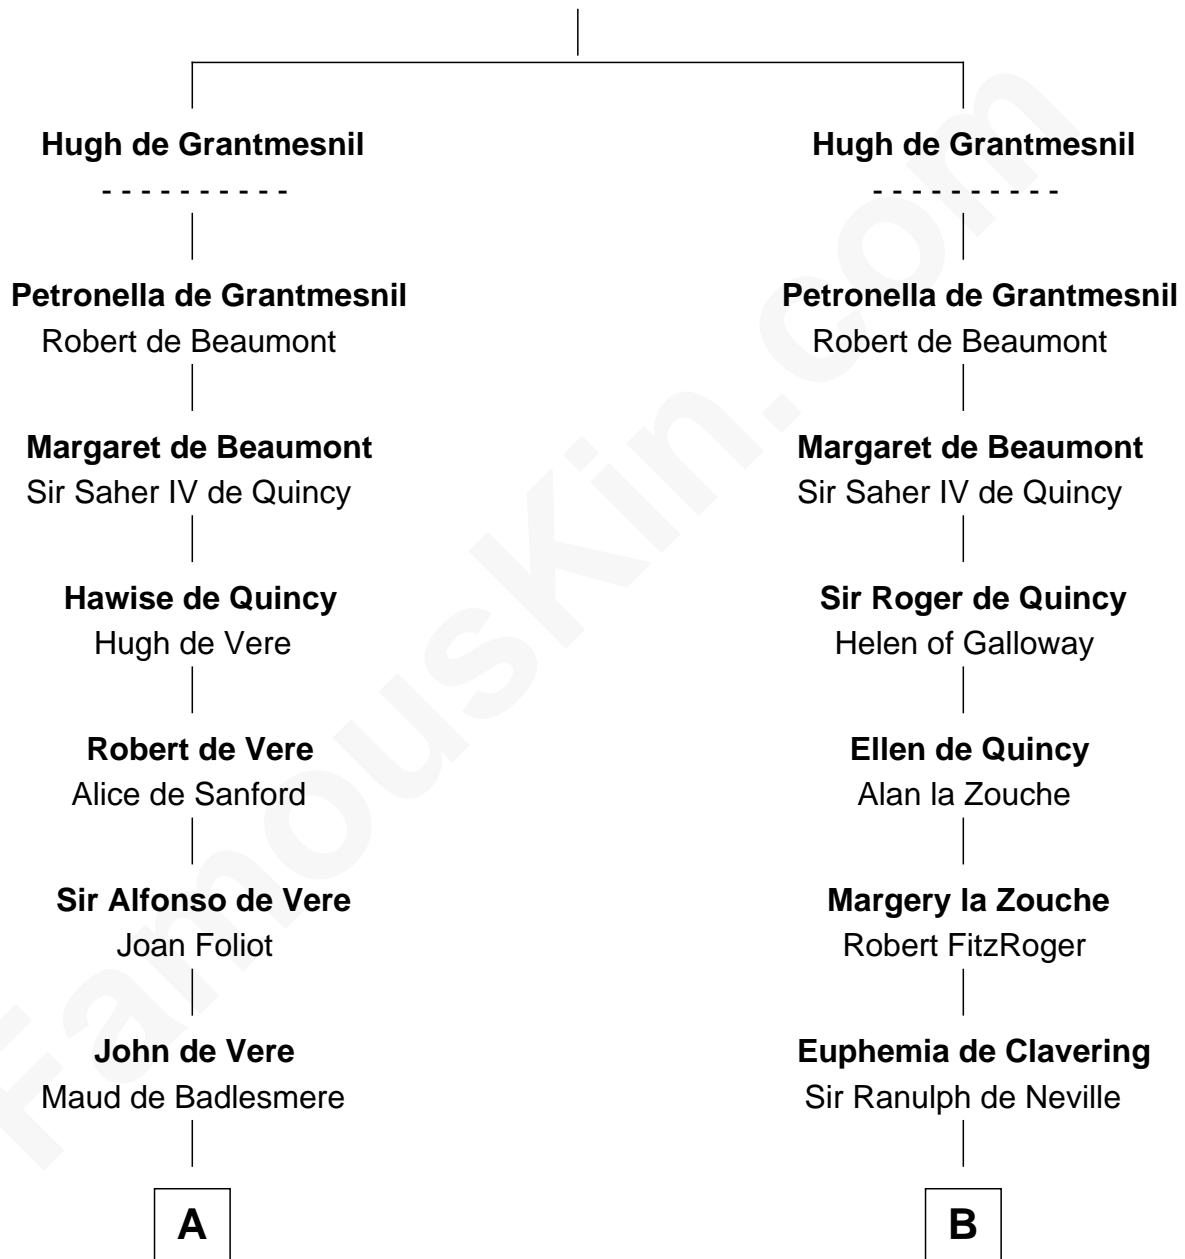

FamousKin.com

Relationship Chart of

Samuel Howard

Boston Tea Party Participant

20th cousin 1 time removed of

James Madison

4th U.S. President

Ivo de Grantmesnil

Filia de Gant

C

Hannah Sumner

John Goffe

William Goffe

Abigail Richardson

Martha Goffe

Ebenezer Howard

Samuel Howard

Boston Tea Party Participant

D

Margaret Bernard

Daniel Gaines

Mary Gaines

Col. John Catlett

Rebecca Catlett