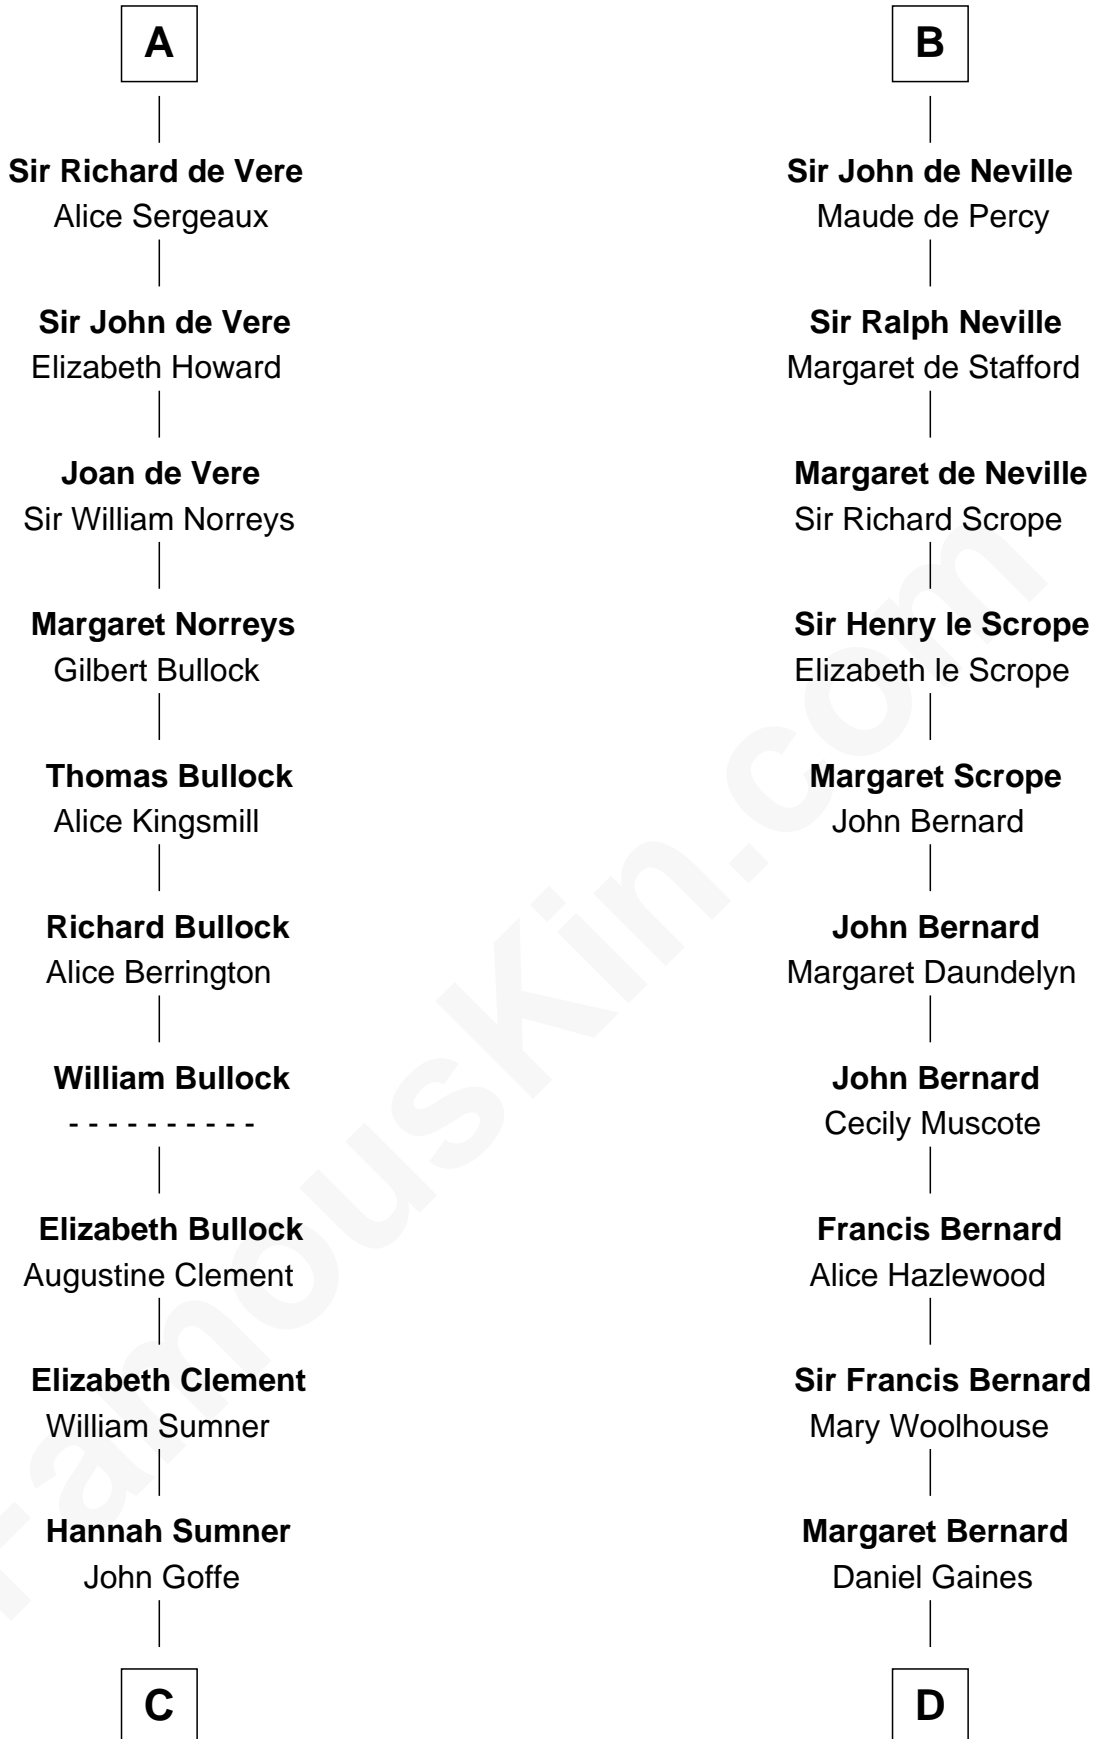

FamousKin.com

Relationship Chart of

Samuel Howard

Boston Tea Party Participant

19th cousin 1 time removed of

James Madison

4th U.S. President

C

William Goffe
Abigail Richardson

Martha Goffe
Ebenezer Howard

Samuel Howard
Boston Tea Party Participant

D

Mary Gaines
Col. John Catlett

Rebecca Catlett
Francis Conway

Eleanor Rose Conway
James Madison

James Madison
4th U.S. President