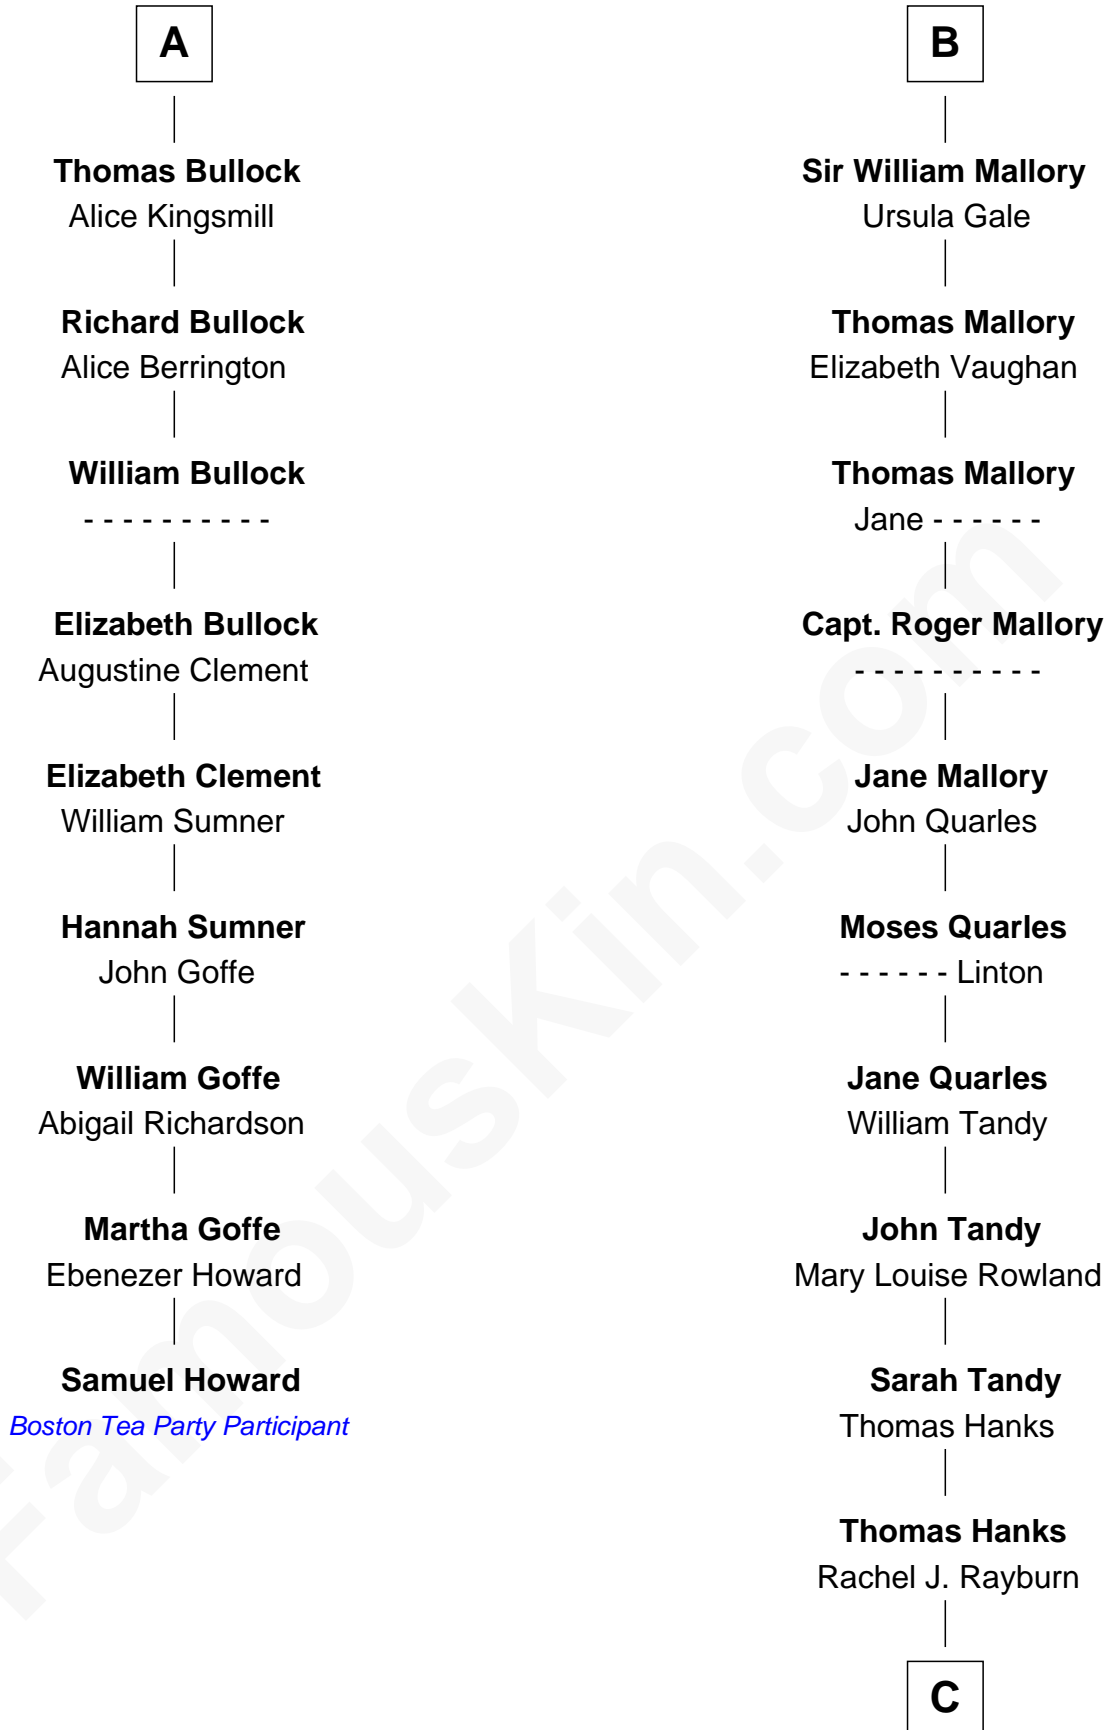

FamousKin.com Relationship Chart of

Samuel Howard

Boston Tea Party Participant

15th cousin 5 times removed of

Tom Hanks

Movie Actor

Edmund Fitzalan

Alice de Warenne

C

Daniel Boone Hanks
Mary Catherine Mefford

Ernest Buel Hanks
Gladys Hilda Ball

Amos Mefford Hanks
Janet Marylyn Frager

Tom Hanks
Movie Actor

FamousKin.com