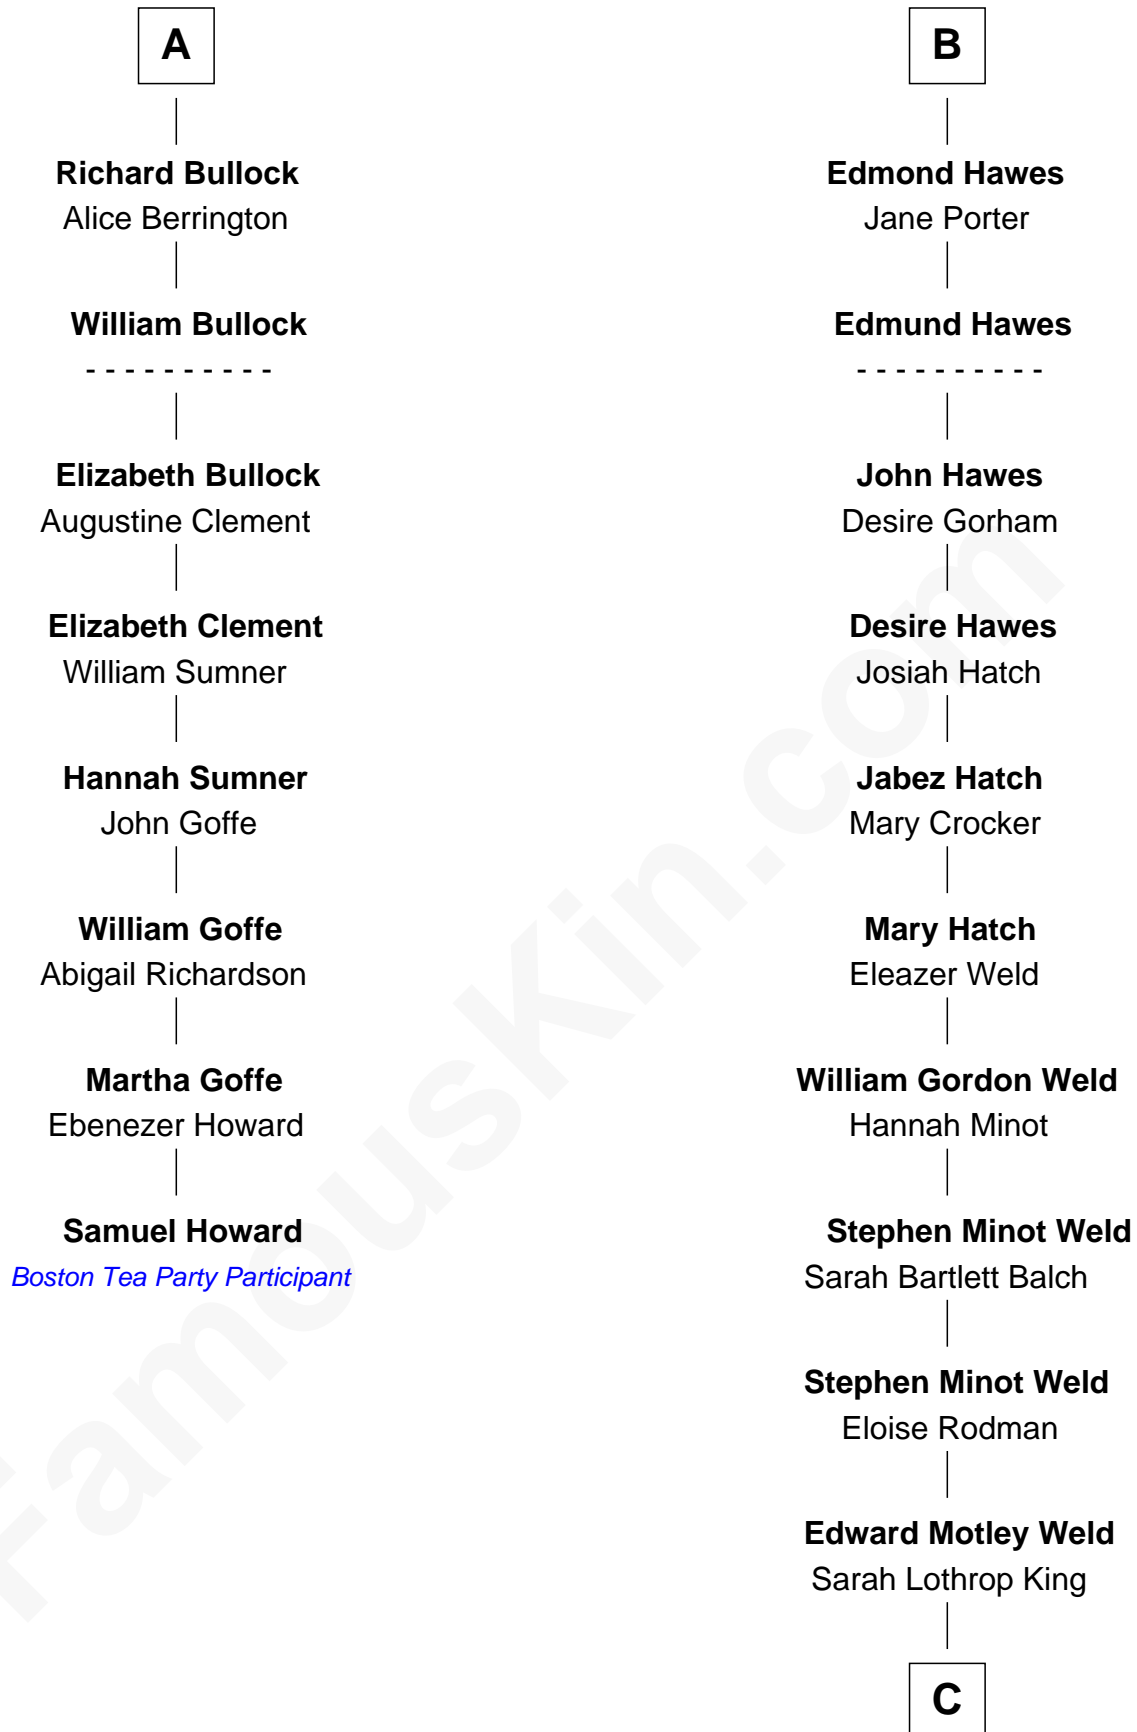

FamousKin.com

Relationship Chart of

Samuel Howard

Boston Tea Party Participant

14th cousin 4 times removed of

Tuesday Weld

TV and Movie Actress

Sir John Howard

Alice de Bois

C

Lothrop Motley Weld

Yosene Balfour Ker

Tuesday Weld

TV and Movie Actress

FamousKin.com