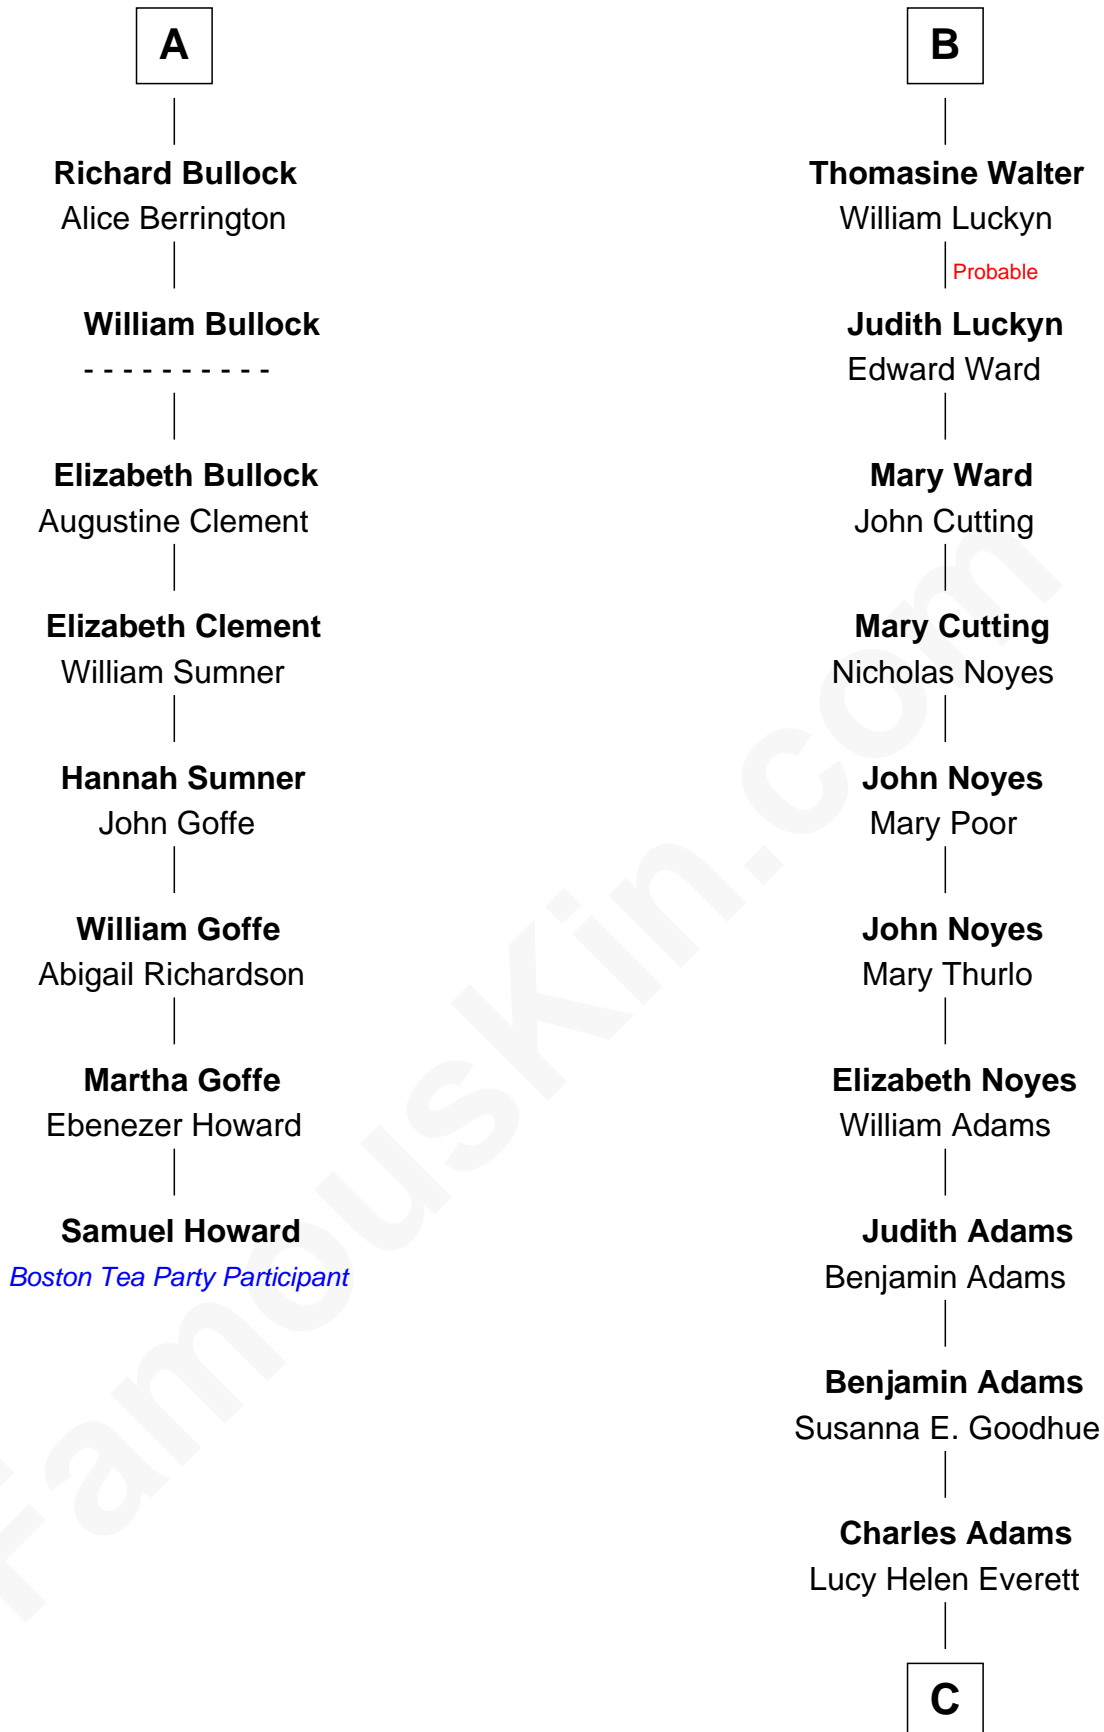

FamousKin.com

Relationship Chart of

Samuel Howard

Boston Tea Party Participant

14th cousin 4 times removed of

Helen Keller

Author and Activist

Sir John Howard

Alice de Bois

C

Kate Adams
Arthur Henley Keller

Helen Keller
Author and Activist

FamousKin.com