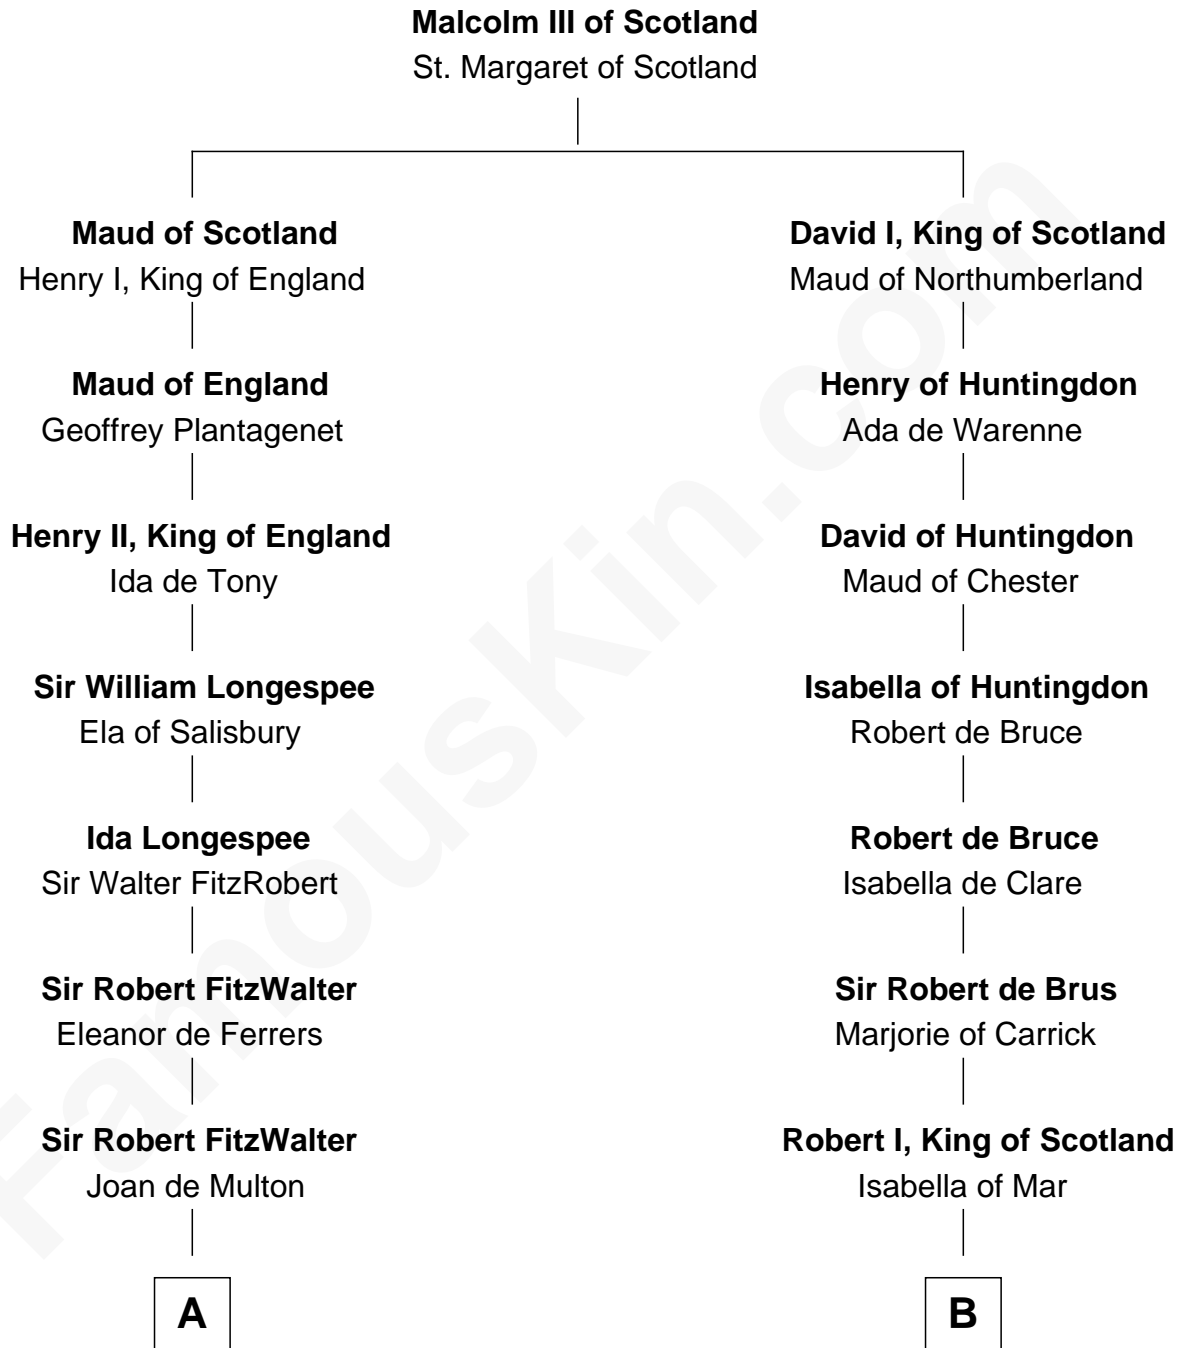

## Relationship Chart of

**Samuel Howard**

*Boston Tea Party Participant*

20th cousin 1 time removed of

**Philip Livingston**

*Signer of the Declaration of Independence*

**C**

**Elizabeth Clement**

William Sumner

**Hannah Sumner**

John Goffe

**William Goffe**

Abigail Richardson

**Martha Goffe**

Ebenezer Howard

**Samuel Howard**