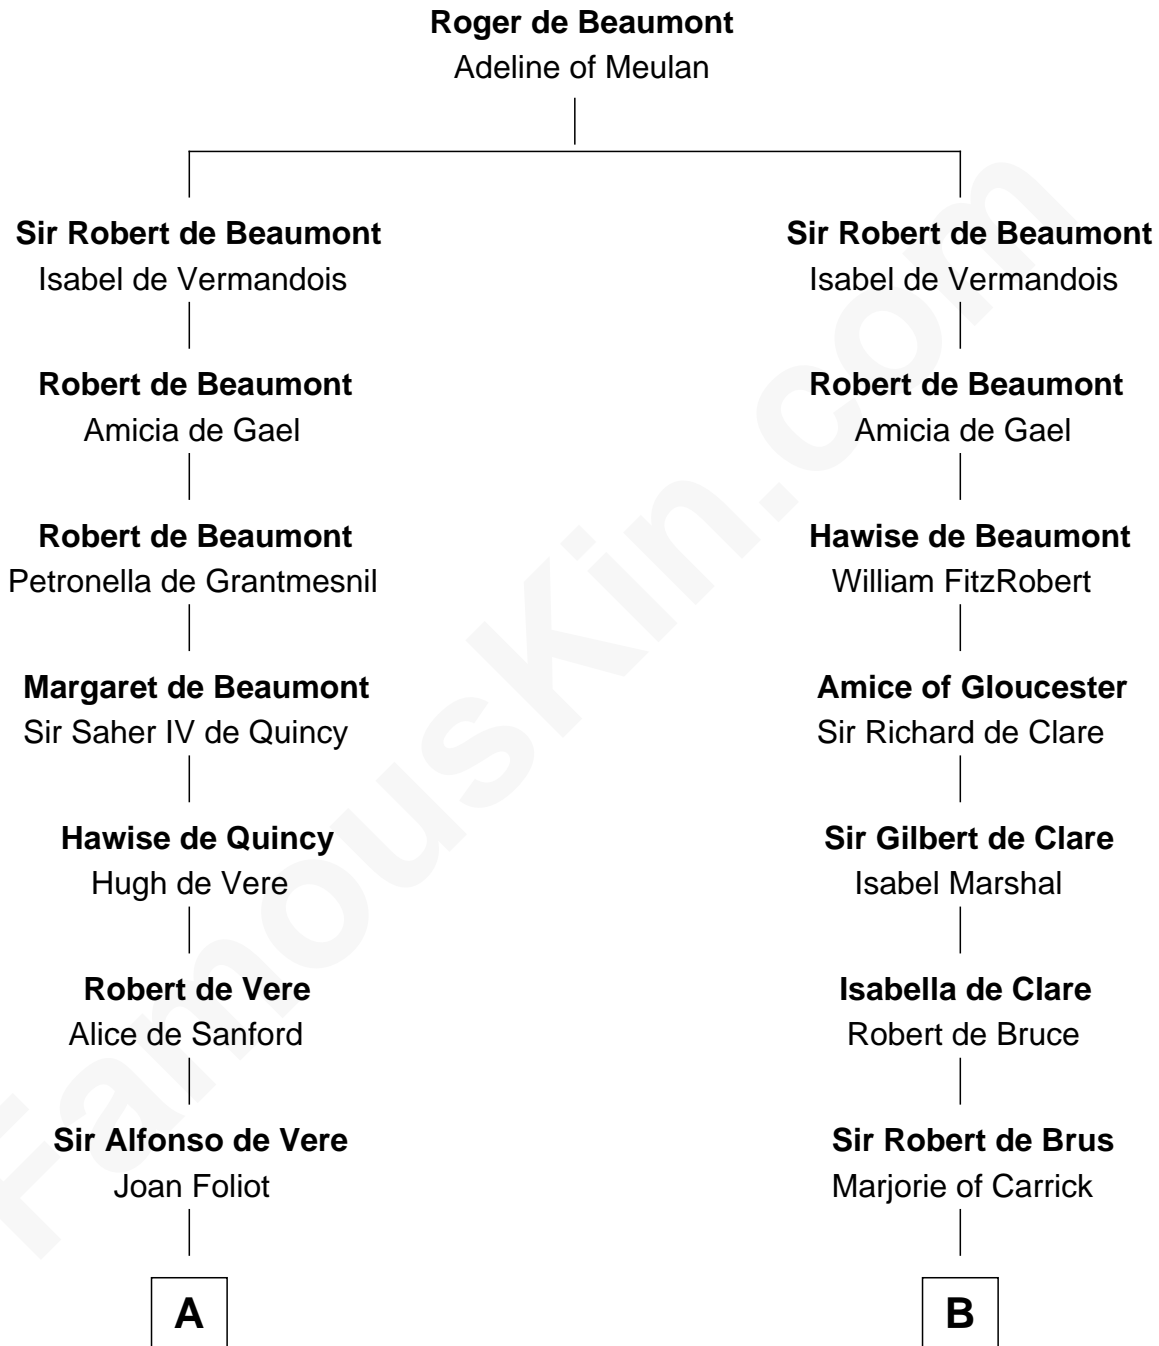

# FamousKin.com Relationship Chart of

**Samuel Howard**

*Boston Tea Party Participant*

21st cousin of

**Philip Livingston**

*Signer of the Declaration of Independence*

**C**

**Elizabeth Clement**

William Sumner

**Hannah Sumner**

John Goffe

**William Goffe**

Abigail Richardson

**Martha Goffe**

Ebenezer Howard

**Samuel Howard**

*Boston Tea Party Participant*

**D**

**William Livingston**

Agnes Livingston

**Rev. John Livingston**

Janet Fleming

**Robert Livingston**

Alida Schuyler