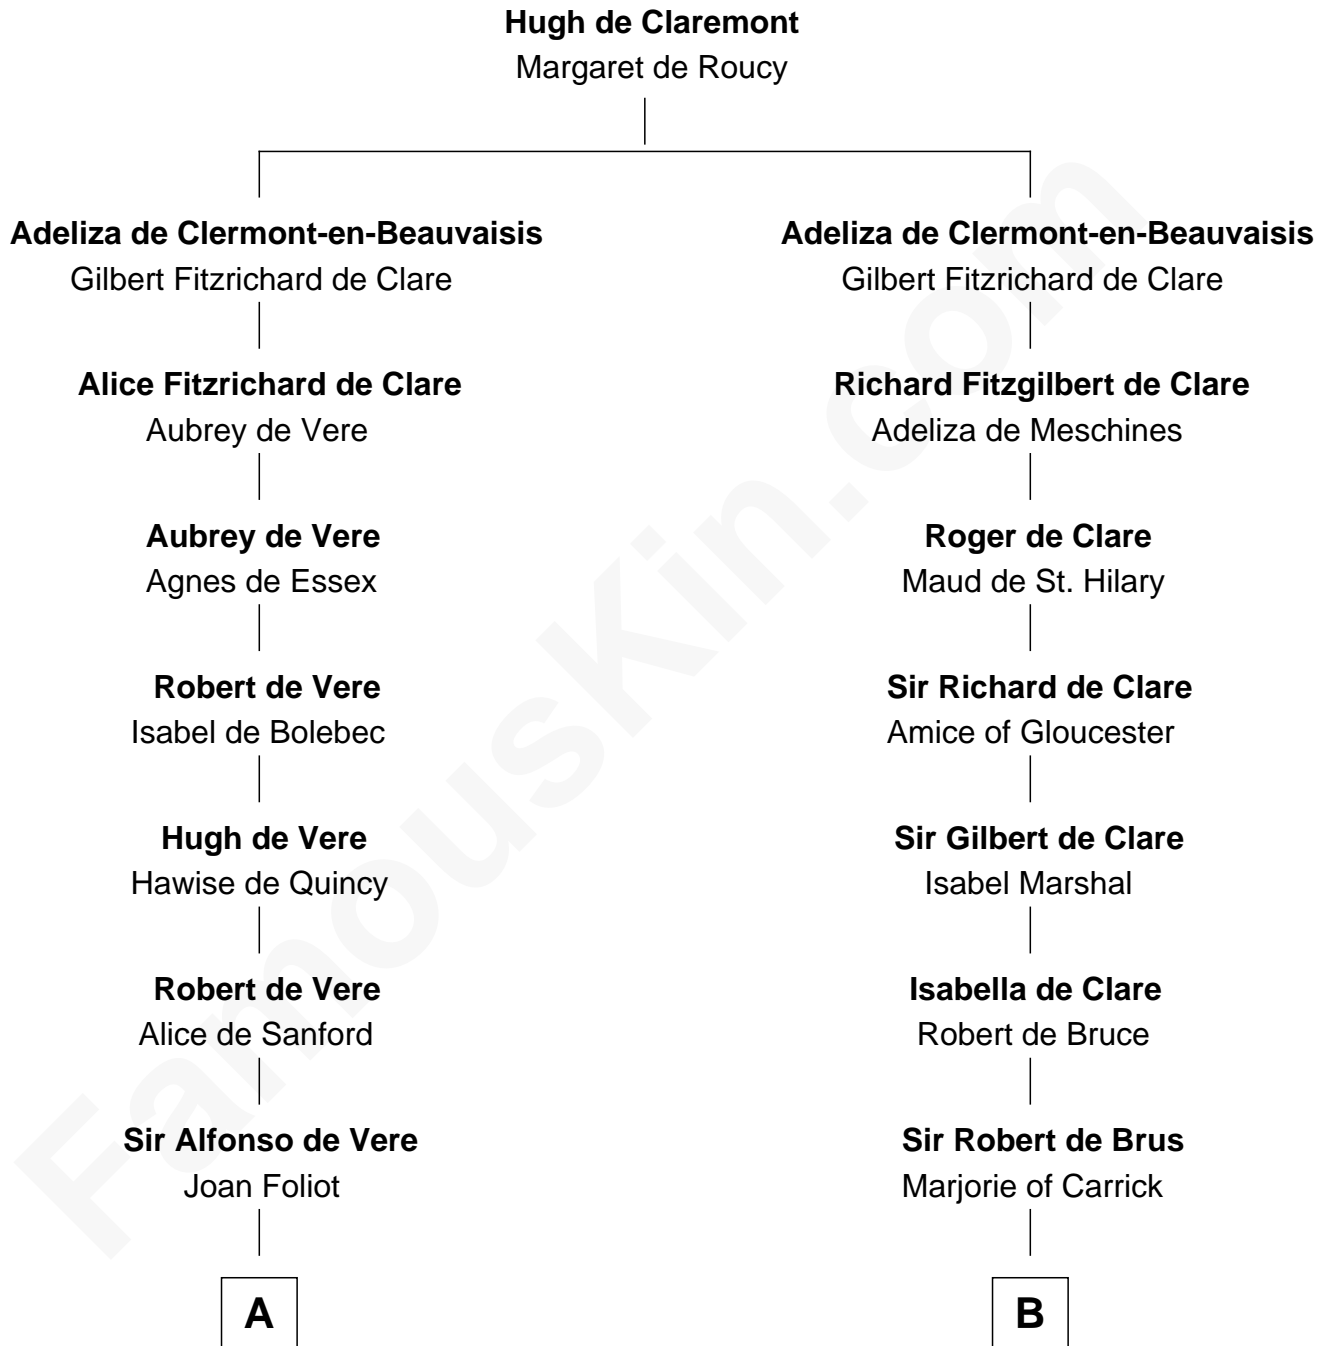

## Relationship Chart of

**Samuel Howard**

*Boston Tea Party Participant*

21st cousin of

**Philip Livingston**

*Signer of the Declaration of Independence*

**C**

**Elizabeth Clement**

William Sumner

**Hannah Sumner**

John Goffe

**William Goffe**

Abigail Richardson

**Martha Goffe**

Ebenezer Howard

**Samuel Howard**