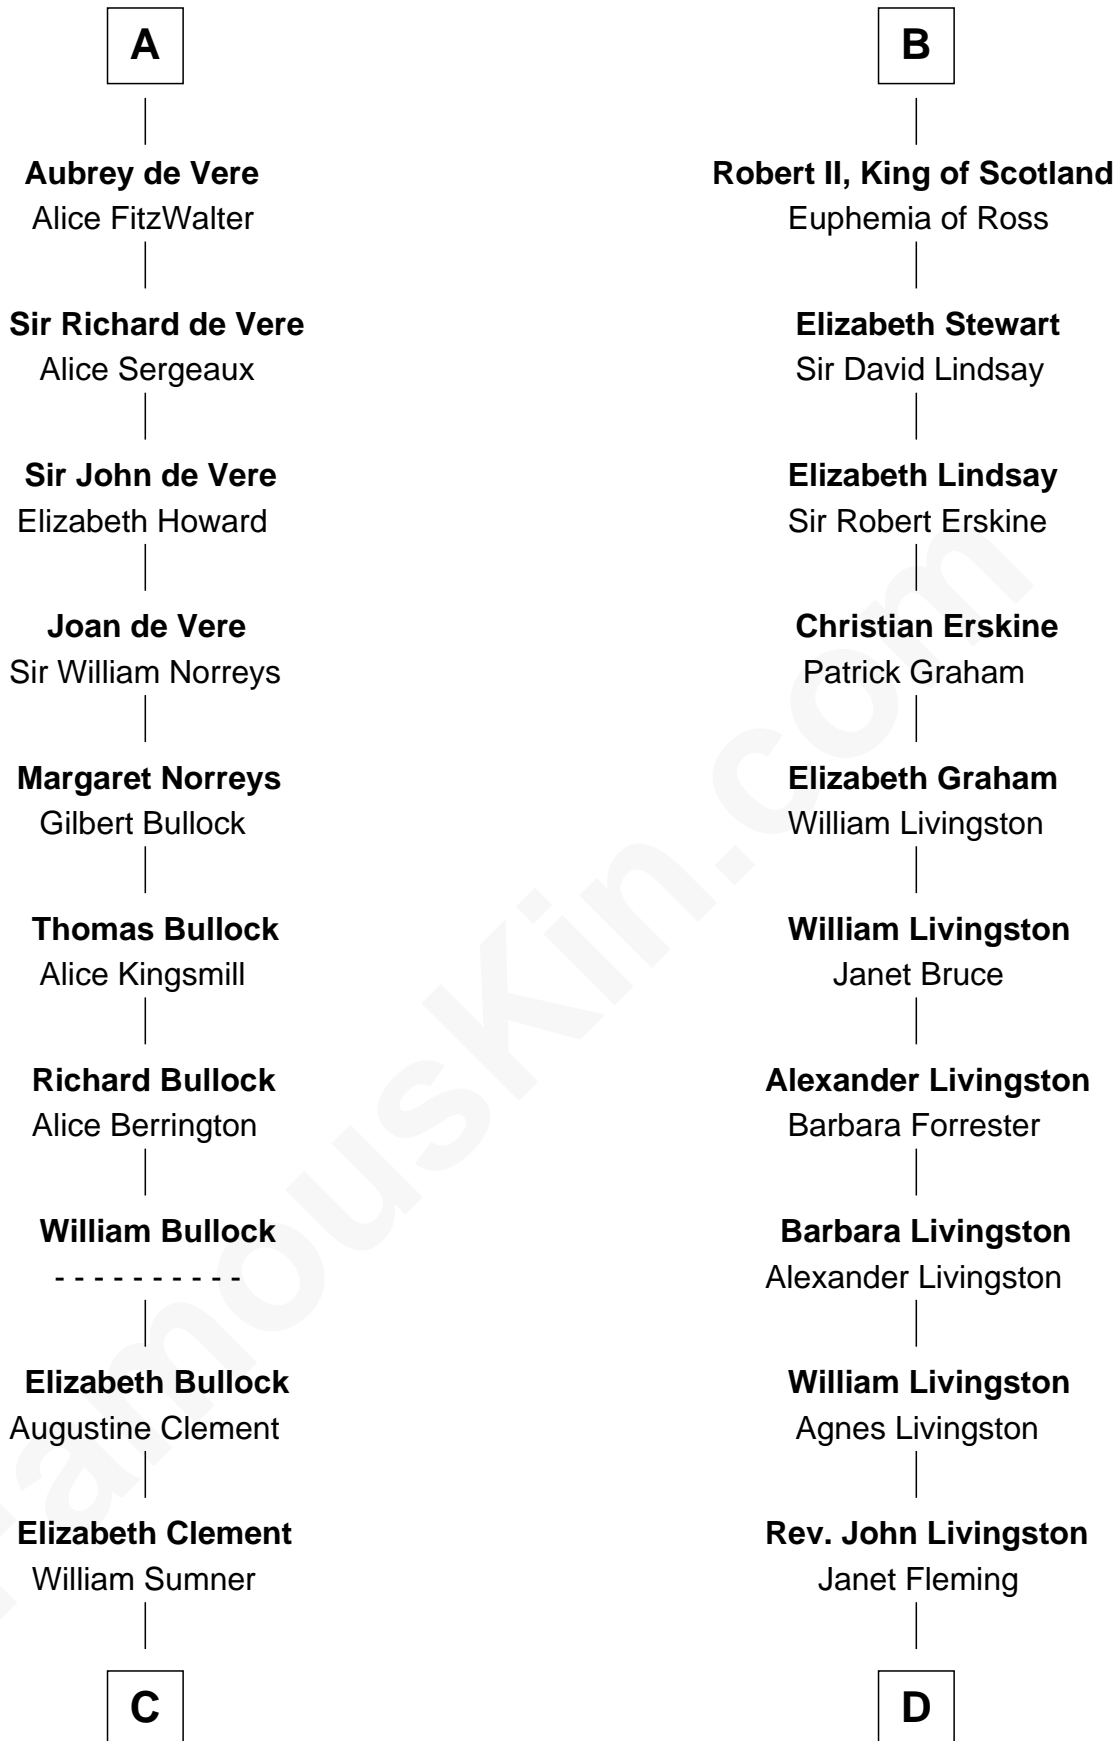

FamousKin.com Relationship Chart of

Samuel Howard

Boston Tea Party Participant

19th cousin 1 time removed of

Philip Livingston

Signer of the Declaration of Independence

C

Hannah Sumner

John Goffe

William Goffe

Abigail Richardson

Martha Goffe

Ebenezer Howard

Samuel Howard

Boston Tea Party Participant

D