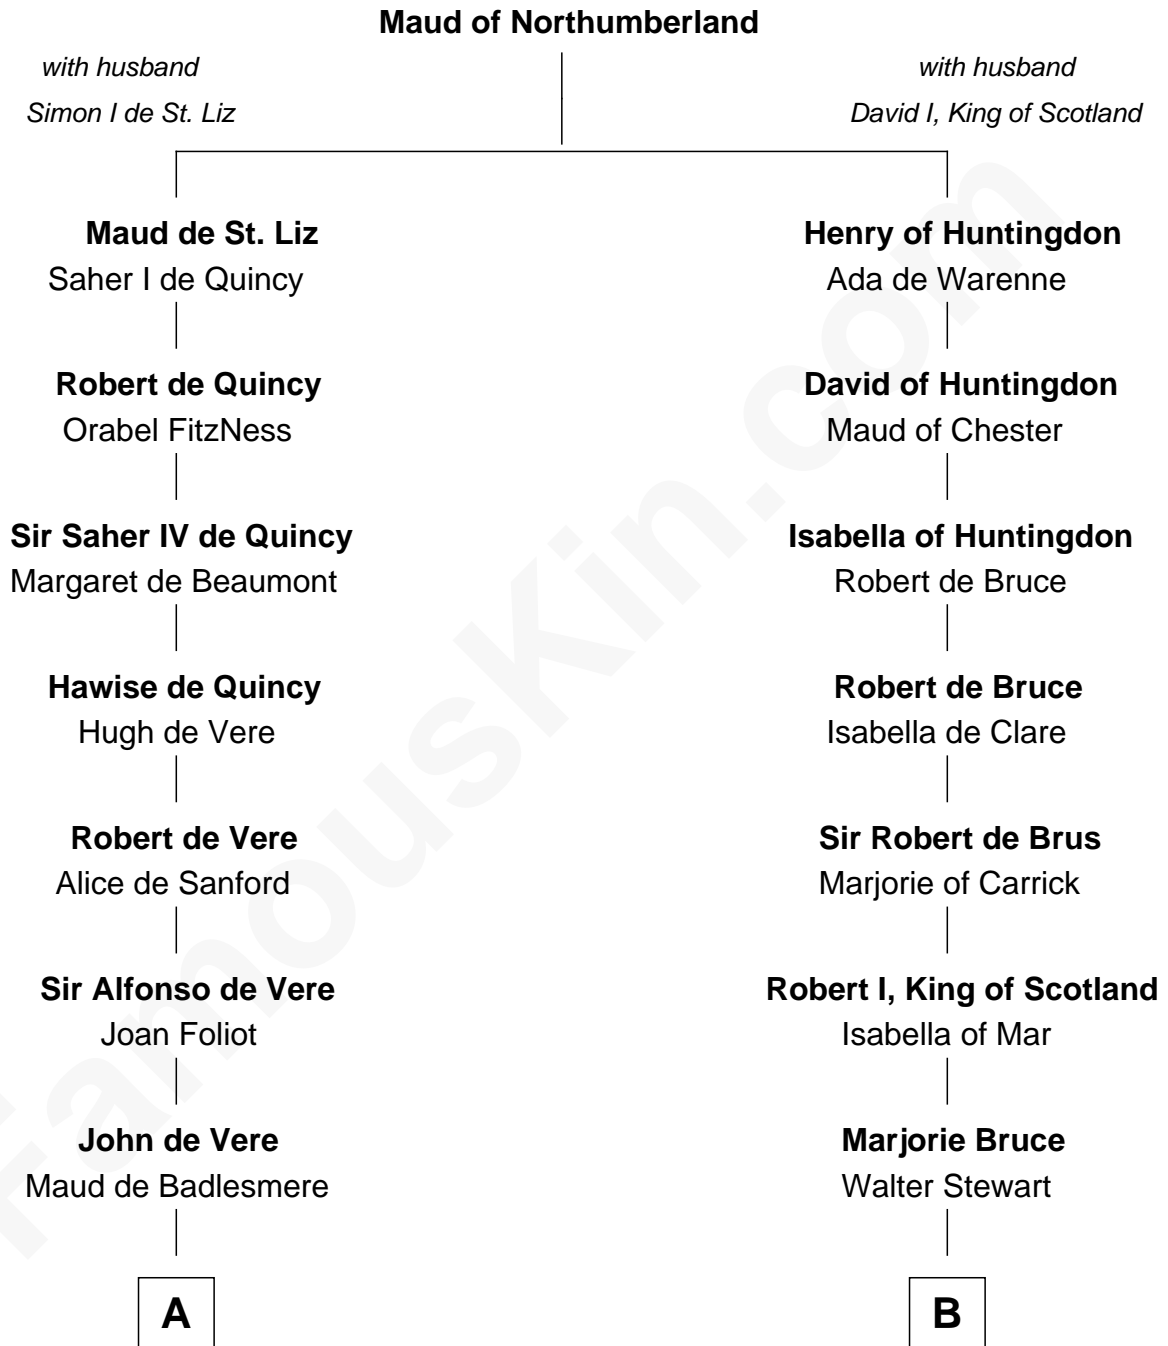

FamousKin.com Relationship Chart of

Samuel Howard

Boston Tea Party Participant

19th cousin 1 time removed of

Philip Livingston

Signer of the Declaration of Independence

C

Hannah Sumner

John Goffe

William Goffe

Abigail Richardson

Martha Goffe

Ebenezer Howard

Samuel Howard

Boston Tea Party Participant

D