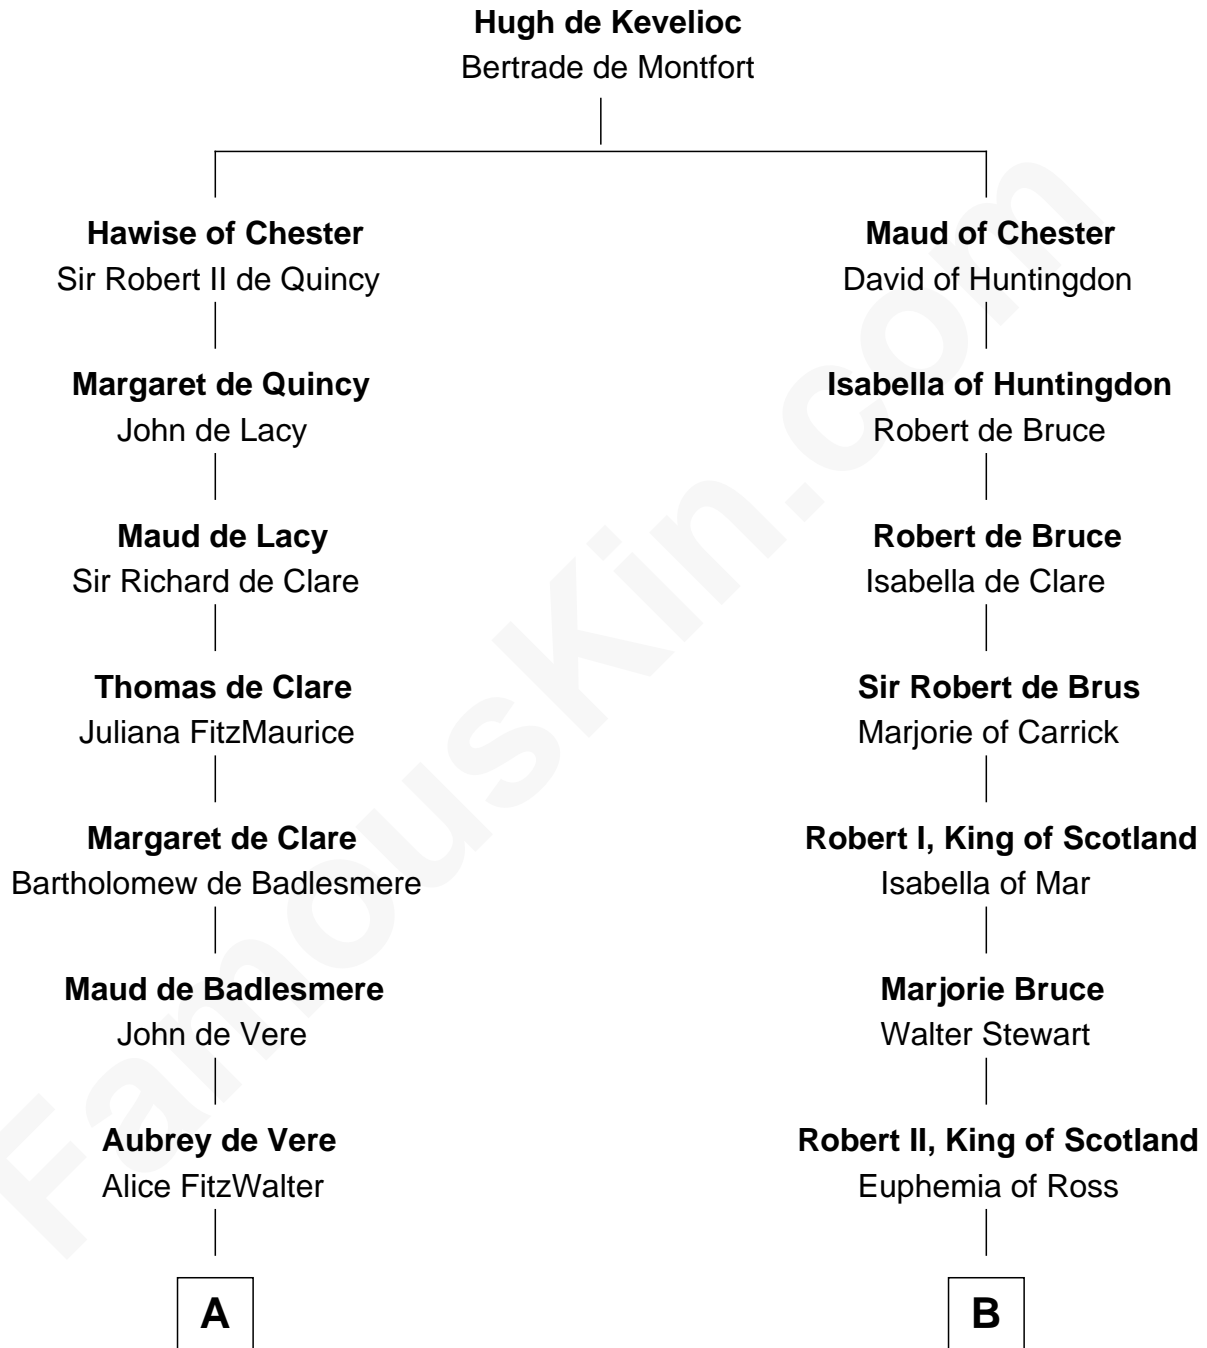

FamousKin.com

Relationship Chart of

Samuel Howard

Boston Tea Party Participant

18th cousin 1 time removed of

Philip Livingston

Signer of the Declaration of Independence

C

William Goffe
Abigail Richardson

Martha Goffe
Ebenezer Howard

Samuel Howard
Boston Tea Party Participant

D

Philip Livingston
Catrina Van Brugh

Philip Livingston
Signer of Declaration of Independence

FamousKin.com