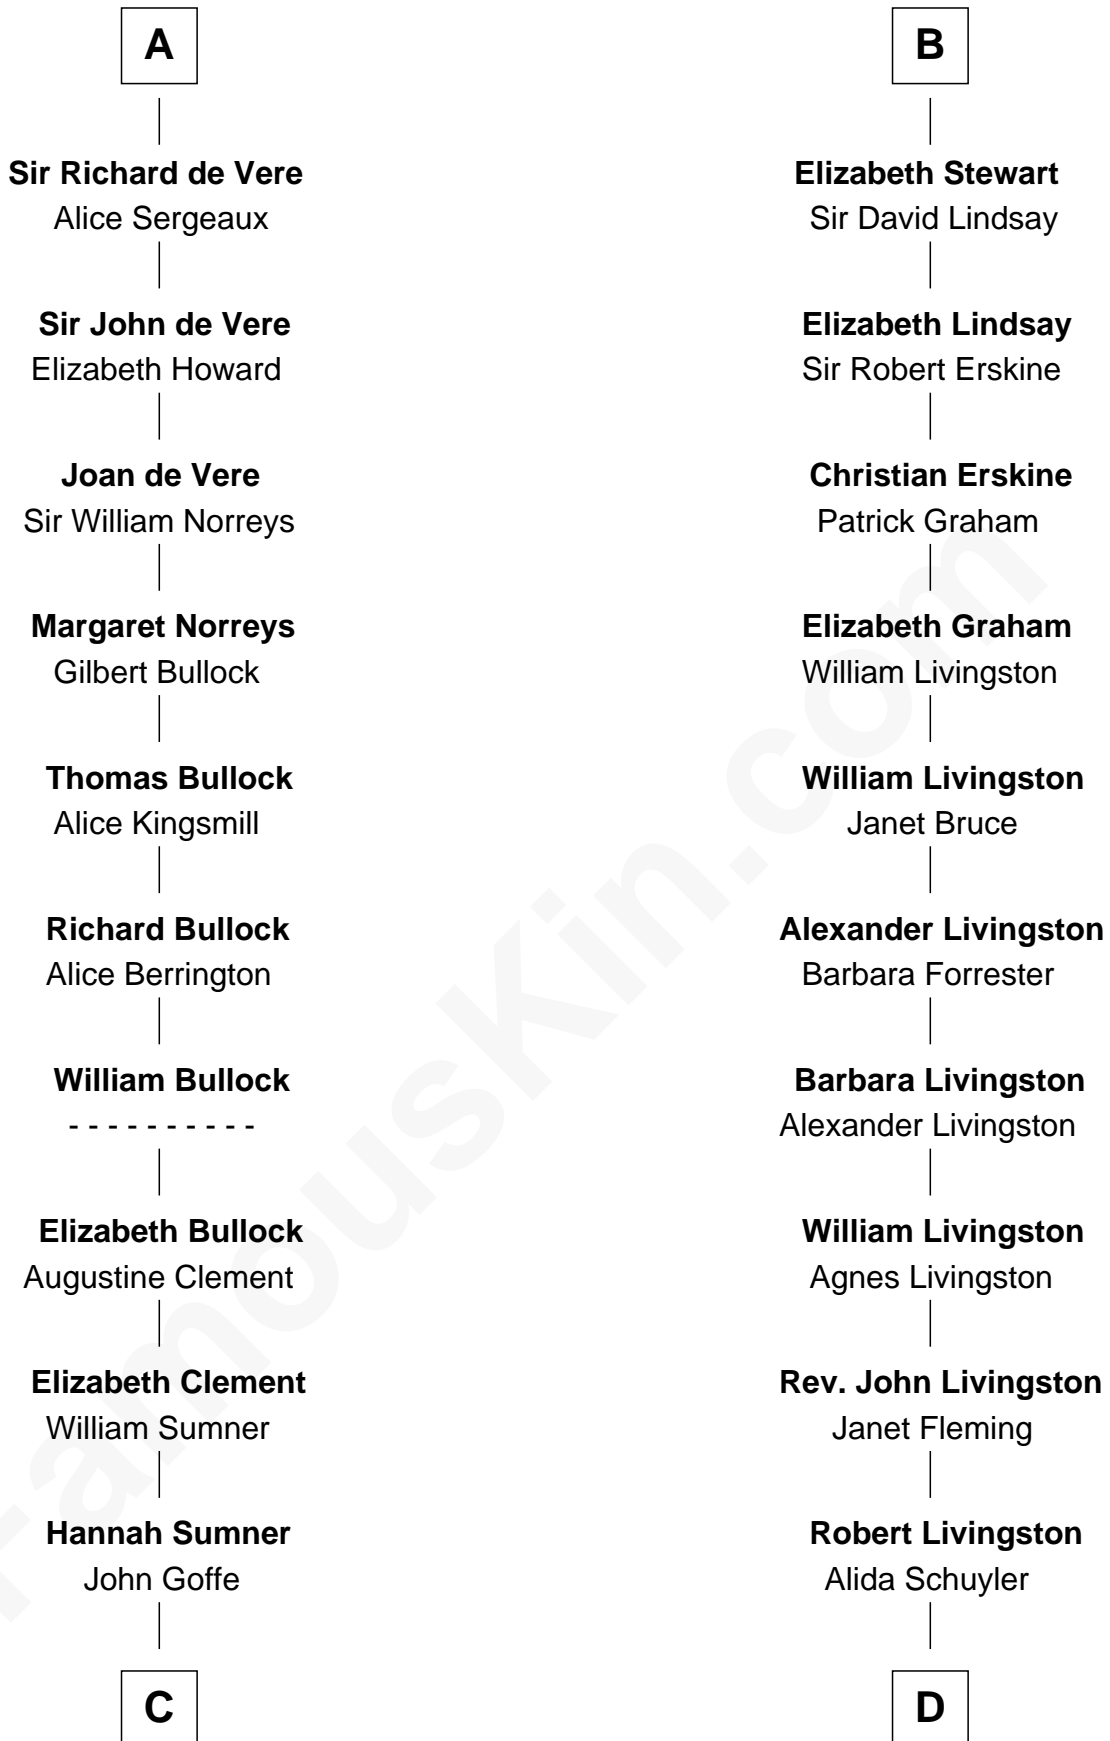

FamousKin.com

Relationship Chart of

Samuel Howard

Boston Tea Party Participant

18th cousin 1 time removed of

Philip Livingston

Signer of the Declaration of Independence

C

William Goffe
Abigail Richardson

Martha Goffe
Ebenezer Howard

Samuel Howard
Boston Tea Party Participant

D

Philip Livingston
Catrina Van Brugh

Philip Livingston
Signer of Declaration of Independence

FamousKin.com