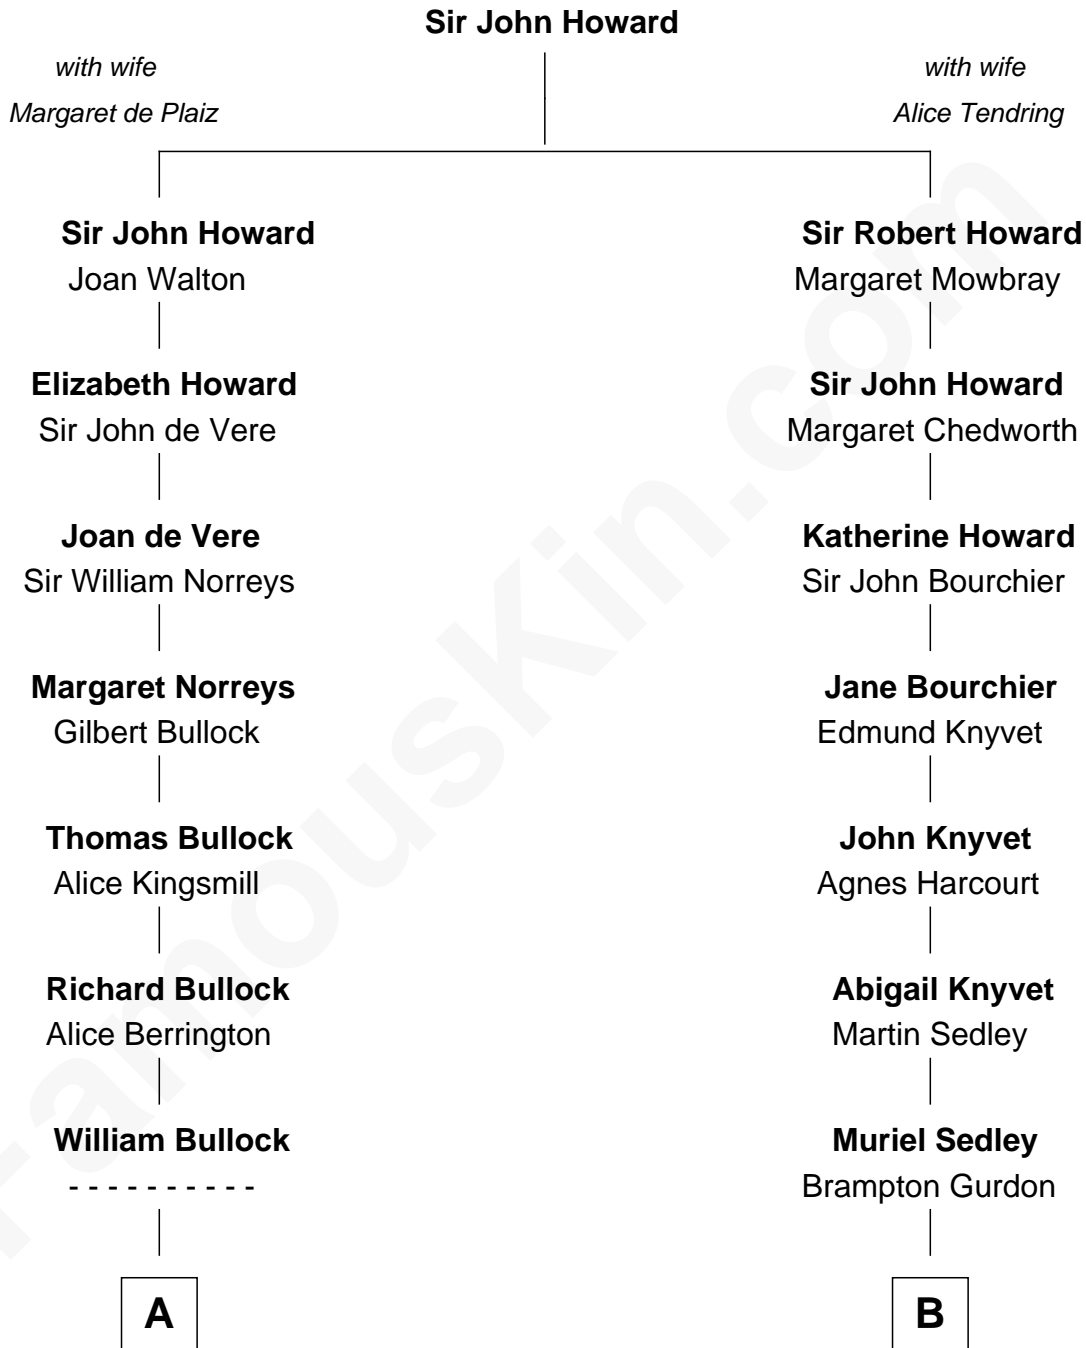

# FamousKin.com Relationship Chart of

**Samuel Howard**

*Boston Tea Party Participant*

12th cousin 3 times removed of

**Leverett Saltonstall**

*55th Governor of Massachusetts*

**A**

**Elizabeth Bullock**  
Augustine Clement

**Elizabeth Clement**  
William Sumner

**Hannah Sumner**  
John Goffe

**William Goffe**  
Abigail Richardson

**Martha Goffe**  
Ebenezer Howard

**Samuel Howard**  
*Boston Tea Party Participant*

**B**

**Muriel Gurdon**  
Richard Saltonstall