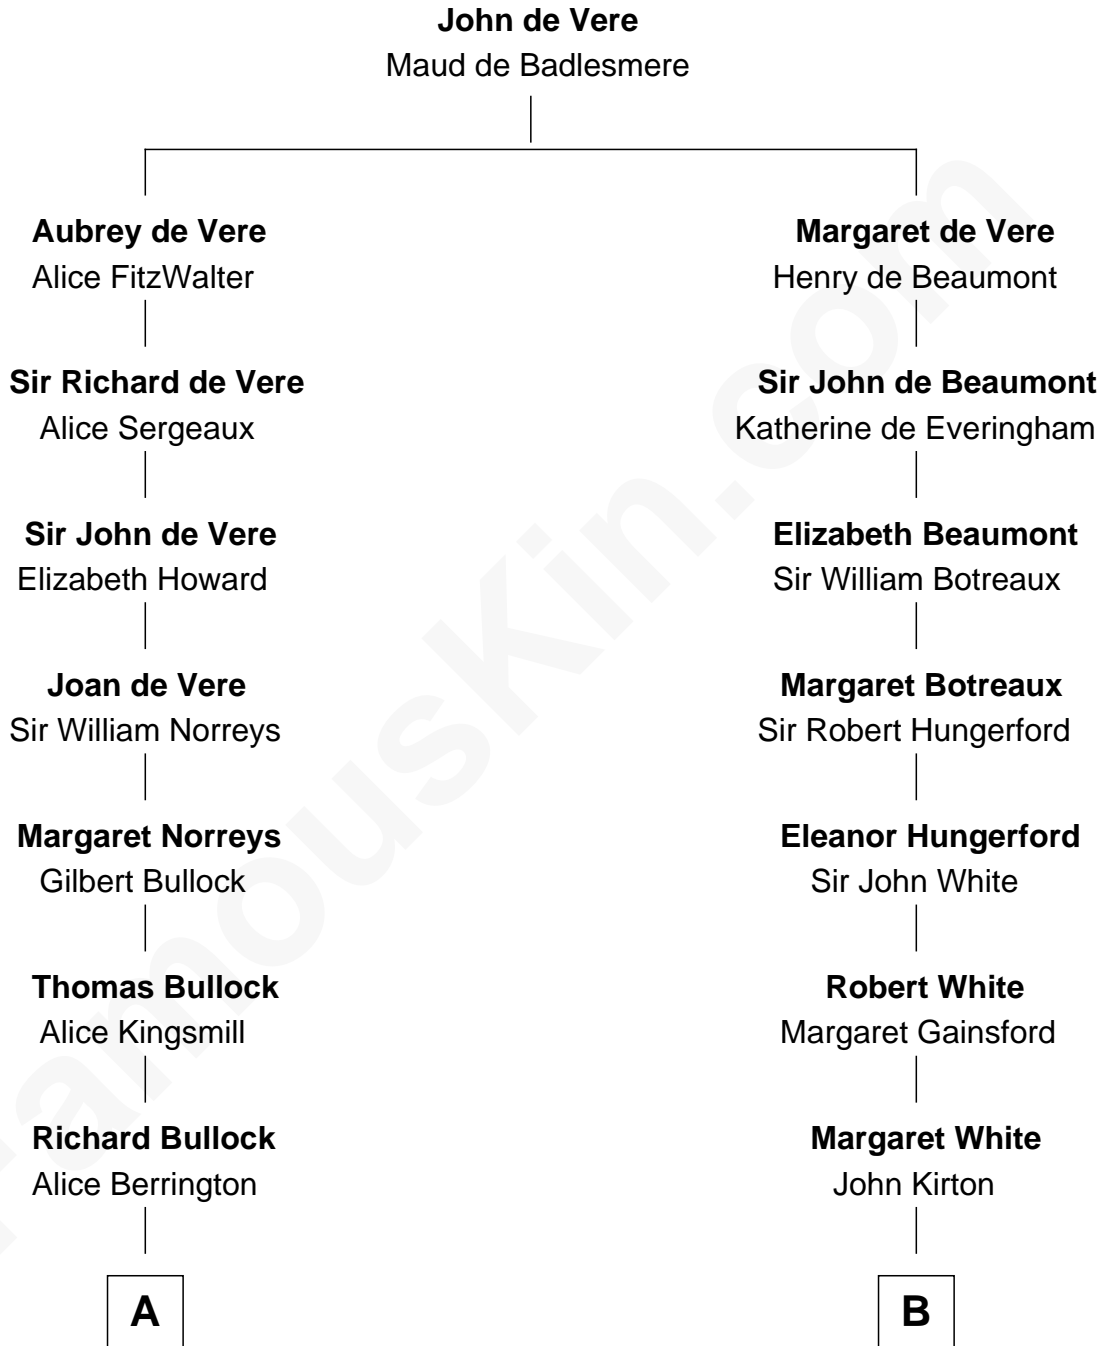

FamousKin.com Relationship Chart of

Samuel Howard

Boston Tea Party Participant

13th cousin 7 times removed of

Leverett Saltonstall

55th Governor of Massachusetts

C

Harriet Paine Rose

John Clarke Lee

Rose Smith Lee

Leverett Saltonstall

Richard Middlecott Saltonstall

Eleanor Brooks

Leverett Saltonstall

55th Governor of Massachusetts

FamousKin.com