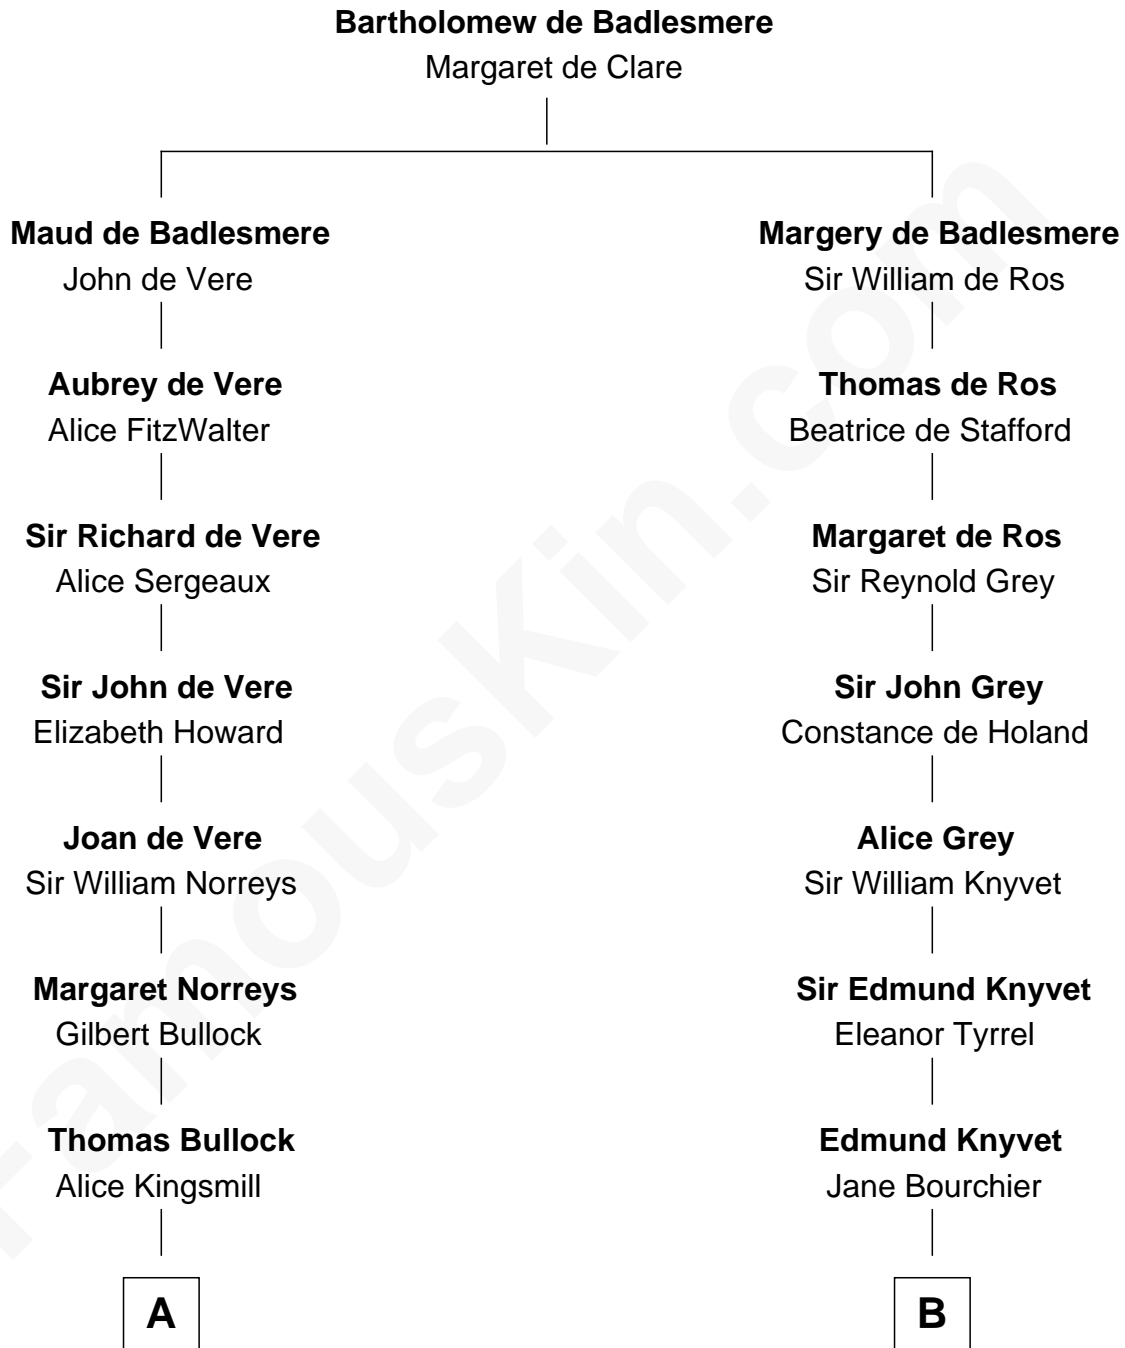

# FamousKin.com Relationship Chart of

**Samuel Howard**

*Boston Tea Party Participant*

14th cousin 4 times removed of

**Leverett Saltonstall**

*55th Governor of Massachusetts*

**C**

**Richard Middlecott Saltonstall**

Eleanor Brooks

**Leverett Saltonstall**

*55th Governor of Massachusetts*

FamousKin.com