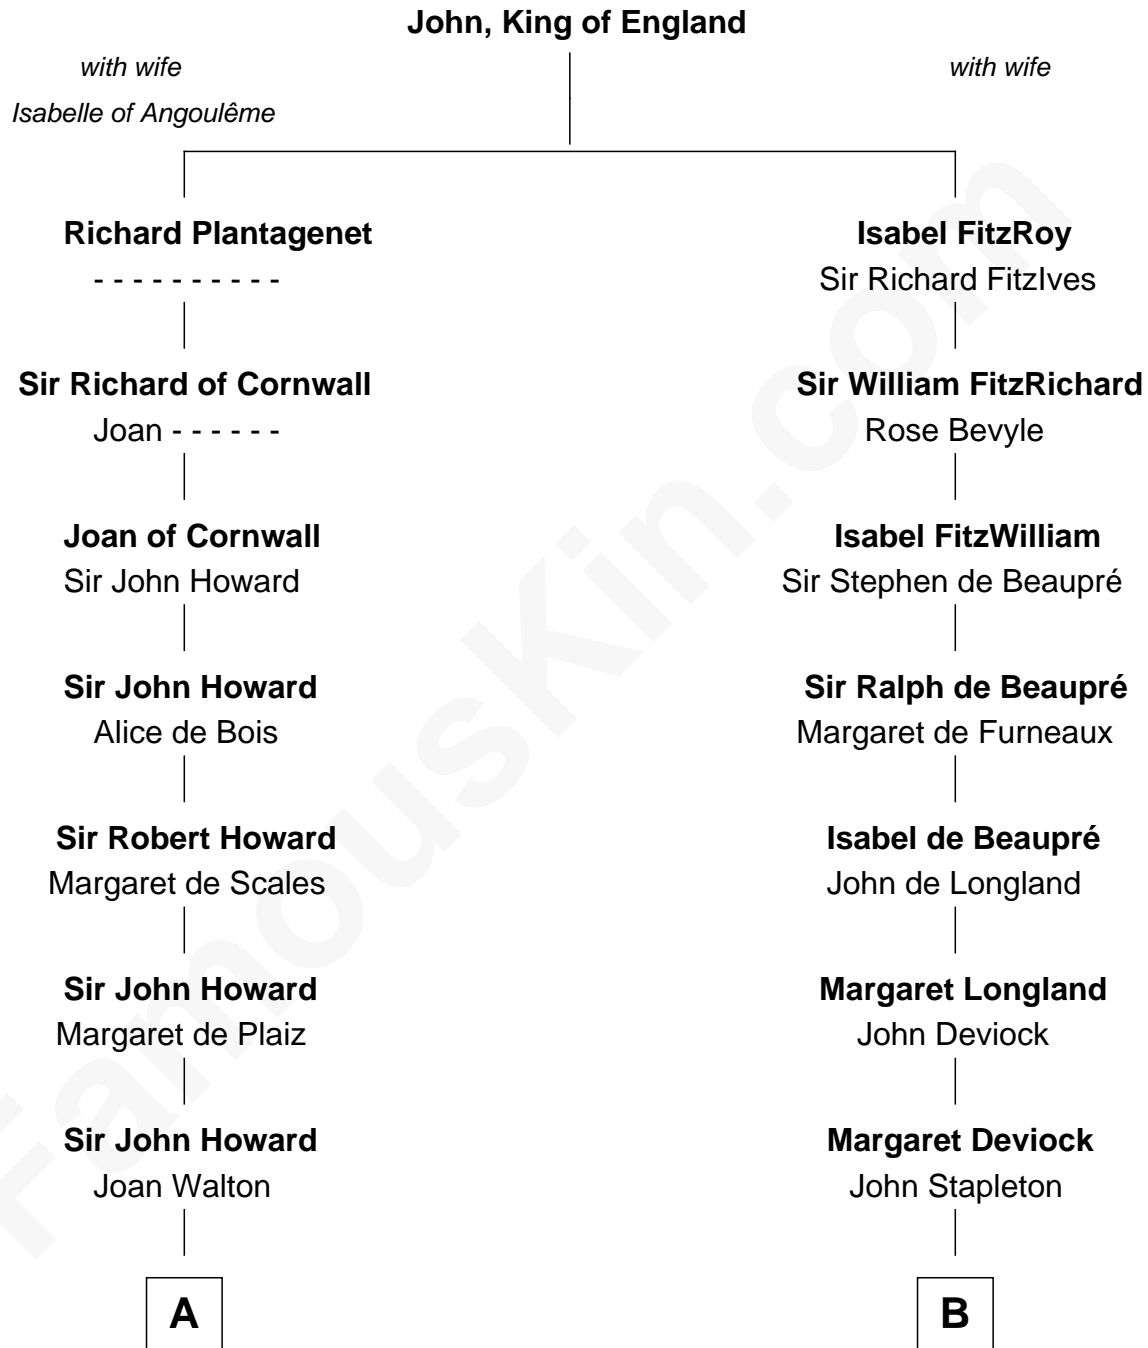

# FamousKin.com Relationship Chart of

**Samuel Howard**

*Boston Tea Party Participant*

18th cousin 1 time removed of

**Abraham Baldwin**

*Signer of the U.S. Constitution*

**C**

**Martha Goffe**  
Ebenezer Howard

**Samuel Howard**  
*Boston Tea Party Participant*

**D**

**Timothy Baldwin**  
Bathsheba Stone

**Michael Baldwin**  
Lucy Dudley

**Abraham Baldwin**  
*Signer of the U.S. Constitution*

FamousKin.com