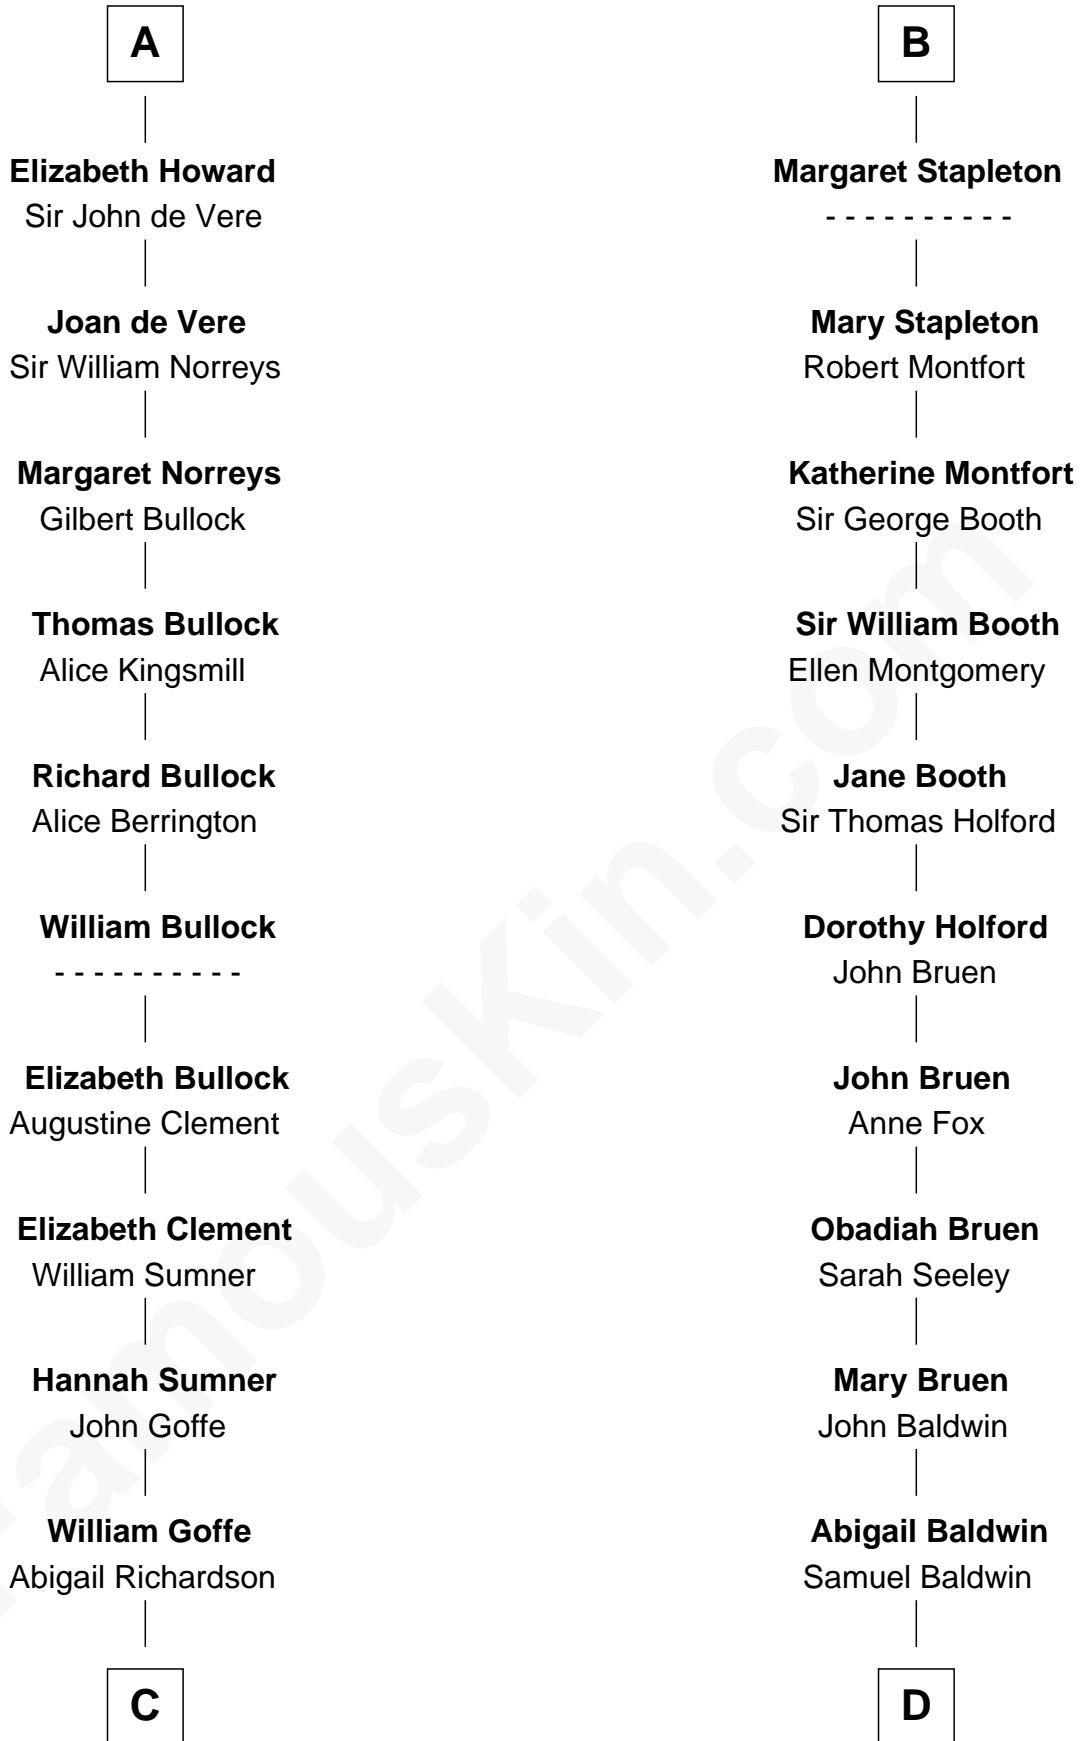

# FamousKin.com Relationship Chart of

**Samuel Howard**

*Boston Tea Party Participant*

18th cousin 1 time removed of

**Abraham Baldwin**

*Signer of the U.S. Constitution*

**C**

**Martha Goffe**  
Ebenezer Howard

**Samuel Howard**  
*Boston Tea Party Participant*

**D**

**Timothy Baldwin**  
Bathsheba Stone

**Michael Baldwin**  
Lucy Dudley

**Abraham Baldwin**  
*Signer of the U.S. Constitution*

FamousKin.com