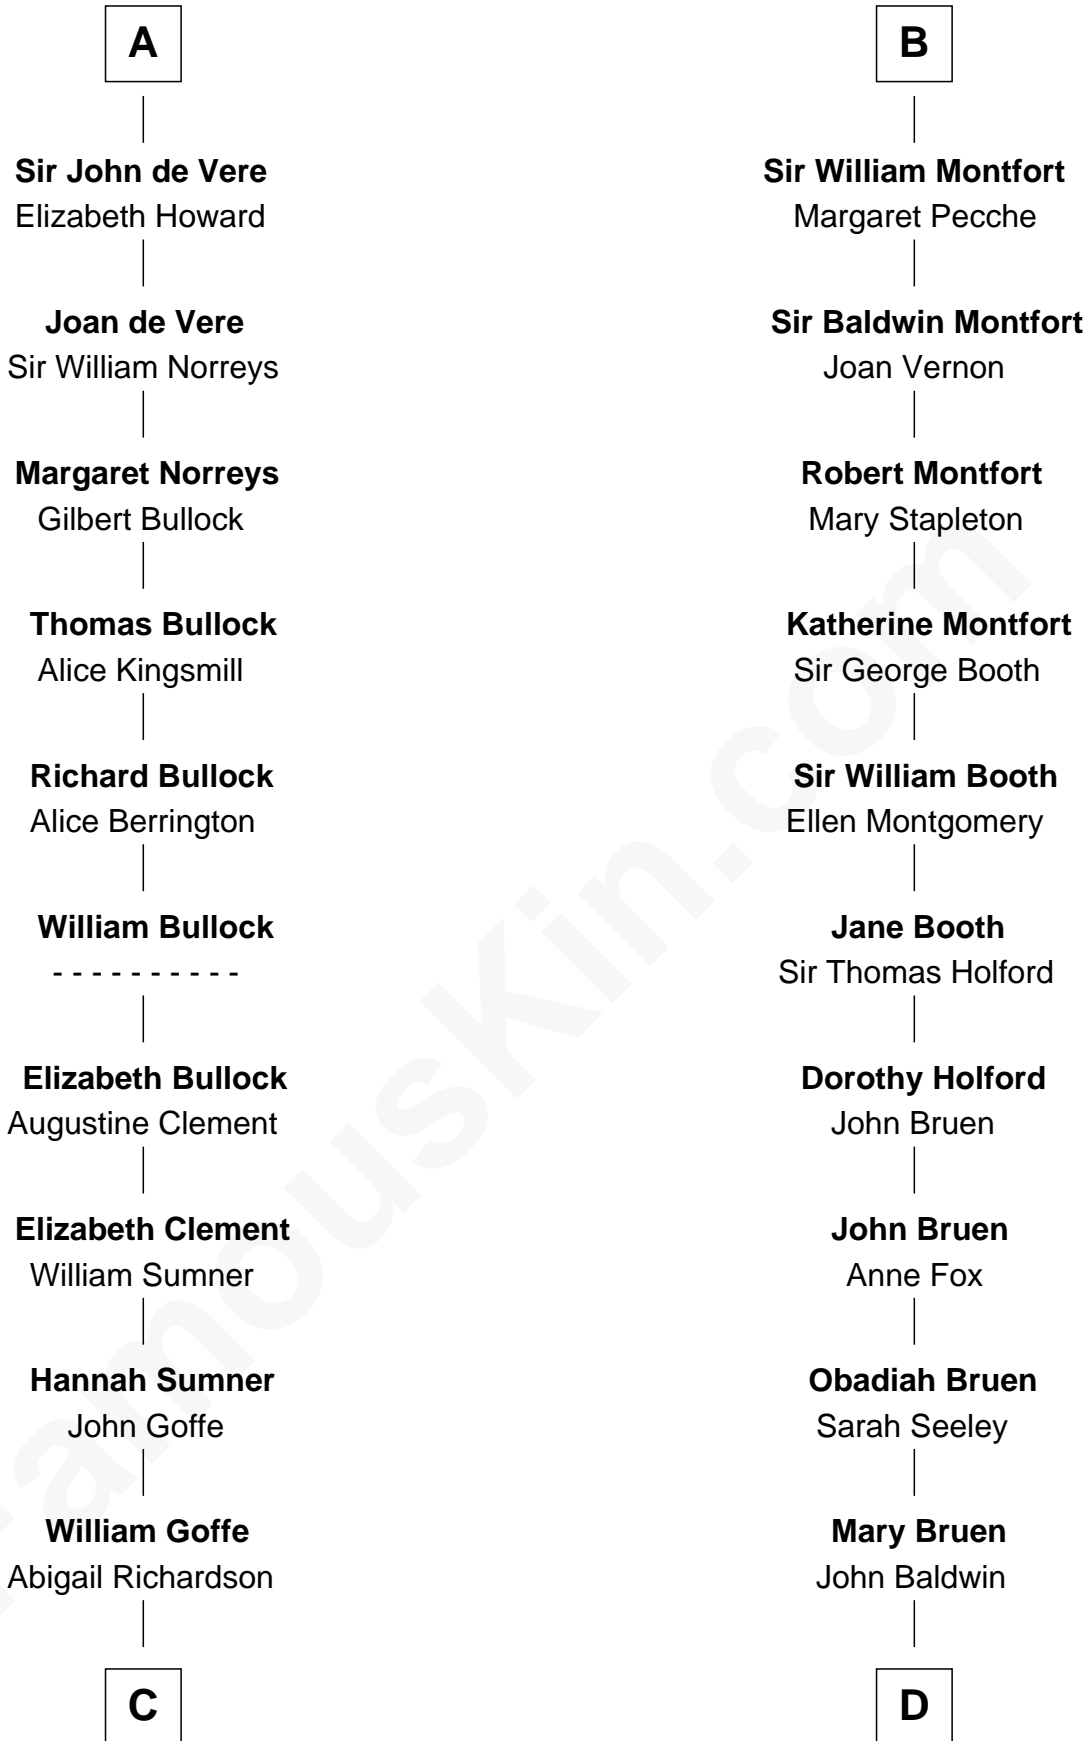

FamousKin.com Relationship Chart of

Samuel Howard

Boston Tea Party Participant

18th cousin 2 times removed of

Abraham Baldwin

Signer of the U.S. Constitution

C

Martha Goffe
Ebenezer Howard

Samuel Howard
Boston Tea Party Participant

D

Abigail Baldwin
Samuel Baldwin

Timothy Baldwin
Bathsheba Stone

Michael Baldwin
Lucy Dudley

Abraham Baldwin
Signer of the U.S. Constitution

FamousKin.com